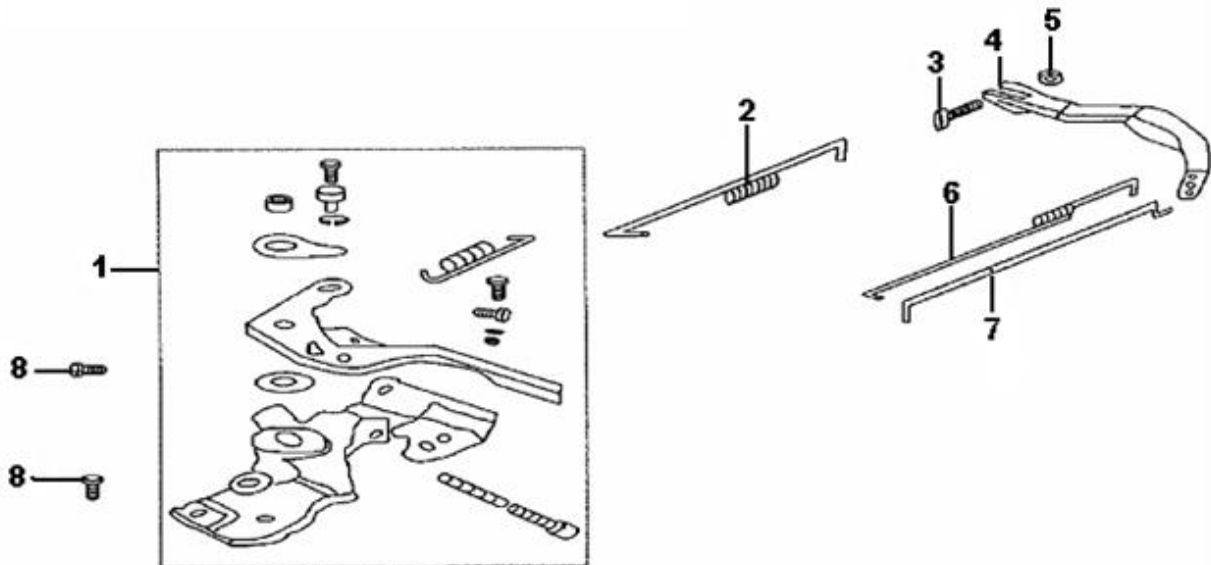

Control Assembly [Image]

Control Assembly

Item No	Part Number	Description	Baja Description	Qty
001	165-219	CONTROL ASSEMBLY (THROTTLE)		1
002	165-224	SPRING A, THROTTLE		1
003	165-237	T BOLT		1