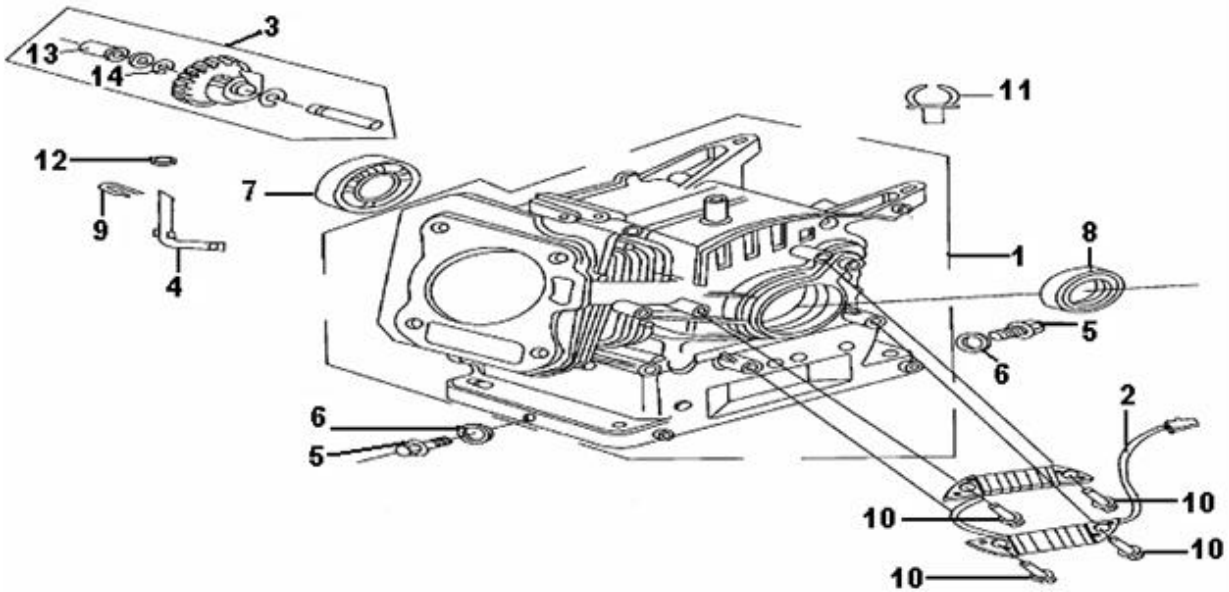

Cylinder

Item No	Part Number	Description	Baja Description	Qty
	BB65-205	ON AND OFF SWITCH		1
001	165-302	CRANKSHAFT CASE		1
002	BB65-204	CHARGE COIL		1
003	165-094	GEAR, SPEED ADJUSTING		1
004	165-096	SWING LEVEL, SPEED ADJUSTING		1
005	165-099	BOLT M10-1.25X15, FLANGE (FT)		2
006	165--101	WASHER DRAIN PLUG 10.2MM		2
007	165-103	BEARING RADIAL BALL		1
008	165-104	OIL SEAL 25X41.25X6		1
009	165-097	PIN M25, LOCK		1
010	165-105	BOLT M6-1.0X25, FLANGE (FT)		2
011	165-106	CIRCLIP, COIL		1
012	165-107	WASHER M5X15X1, PLATE		1
013	165-095	SLIDER, GOVERNER		1
014	165-102	CLIP, GOVERNER HOLDER		1

Crankcase Cover [Image]