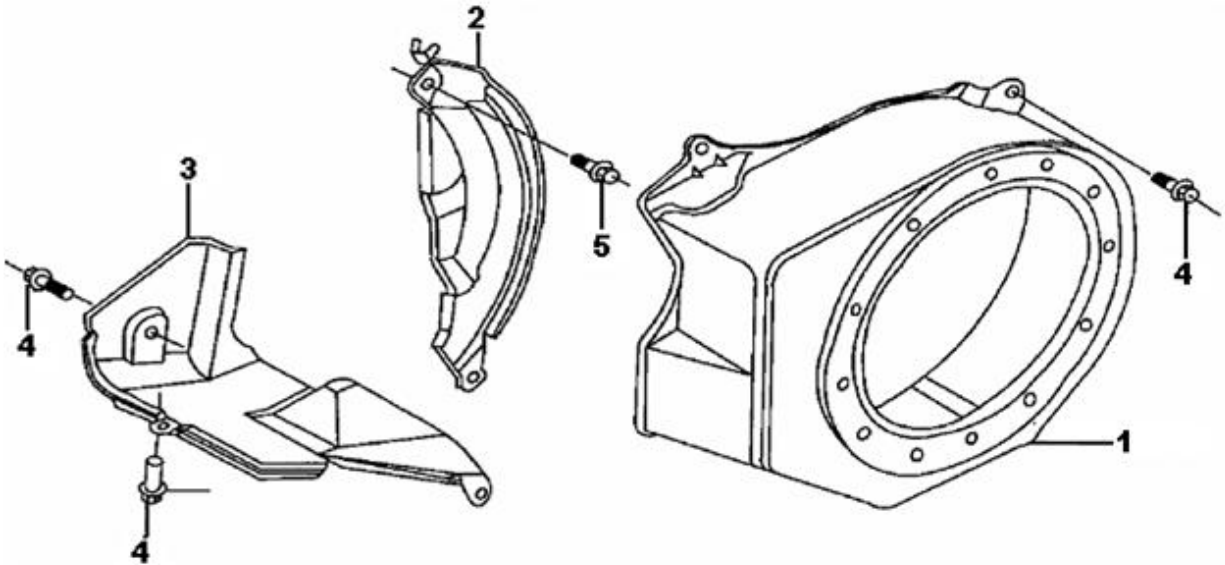

Fan Cover [Image]

Fan Cover

Item No	Part Number	Description	Baja Description	Qty
001	165-310	COVER COMP FAN, RED		1
001	65-310	COVER COMP FAN, BLACK		1
002	165-160	LOWER PROTECTING COVER		1
003	165-162	SHROUD COMP		1
004	165-166	BOLT M6-1.0X12, FLANGE (FT)		6
005	165-167	BOLT M6-1.0X20, FLANGE (FT)		1