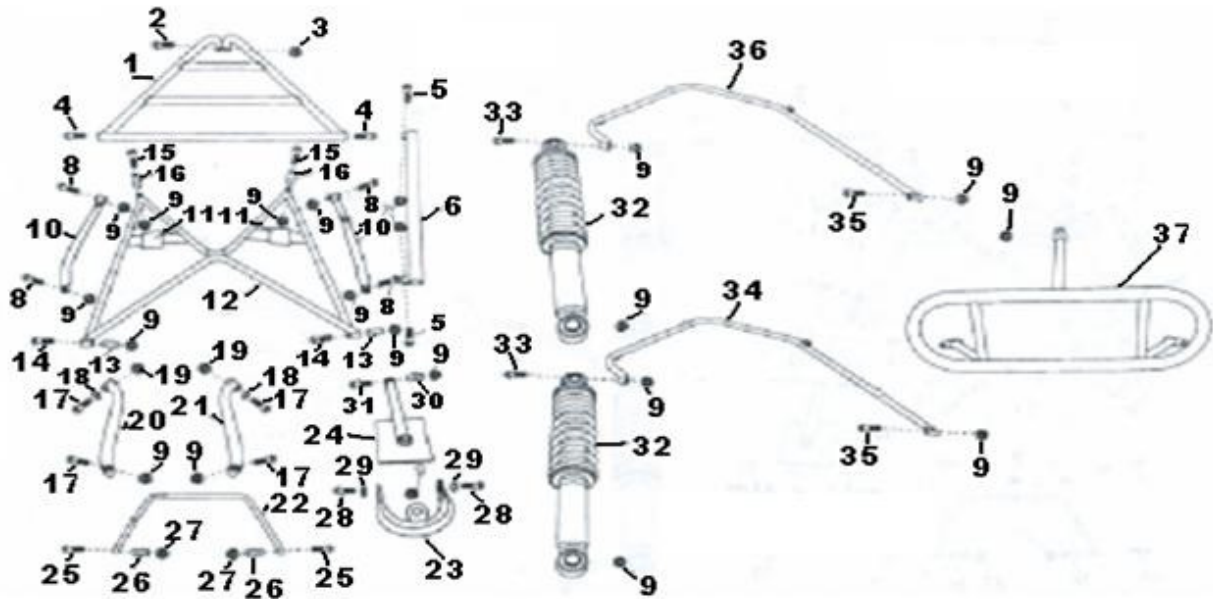

Brush Guards

Item No	Part Number	Description	Baja Description	Qty
001	BB65-311	REAR CARRIEER		1
002	BB65-312	BOLT M12-1.25X80, FLANGE (PT)		1
003	BB65-319	NUT M12-1.25X13, FLANGE SELF LOCK		16
004	BB65-314	BOLT M12-1.25X25, FLANGE (FT)		2
005	BB65-315	BOLT M12-1.25X70, FLANGE (PT)		2
006	BB65-316	RAIL		1
007	BB65-268	NUT M10-1.25X10, FLANGE SELF LOCK		1
008	BB65-373	BOLT M12-1.25X25, FLANGE (FT)		2
009	BB65-319	NUT M12-1.25X13, FLANGE SELF LOCK		16
010	BB65-320	SEAT BELT		2
011	BB65-321	HEAD REST		2
012	BB65-322	REAR CONNECTING BRACKET		1
013	BB65-323	BUSH 15.5X12X36		2
014	BB65-324	BOLT M12-1.25X95, FLANGE (PT)		2
015	BB65-325	BOLT M12-1.25X90, FLANGE (PT)		2
016	BB65-326	BUSH 5.5X12X73		2
017	BB65-327	BOLT M16-1.5X140, FLANGE (PT)		2
018	BB65-328	WASHER M16X46X4, PLATE		2
019	BB65-329	NUT M14-1.50X14, FLANGE SELF LOCK		2
020	BB65-330	R. REAR FORK		1
021	BB65-331	L. REAR FORK		1
022	BB65-332	STAY BAR, STEERING STEM		1
023	BB65-333	U BLOCK		1
024	BB65-334	PROTECTING BRACKET REAR AXLE		1
025	BB65-335	BOLT M10-1.25X70, FLANGE (PT)		2
026	BB65-336	BUSH 15.5X10X54		2
027	BB65-268	NUT M10-1.25X10, FLANGE SELF LOCK		1