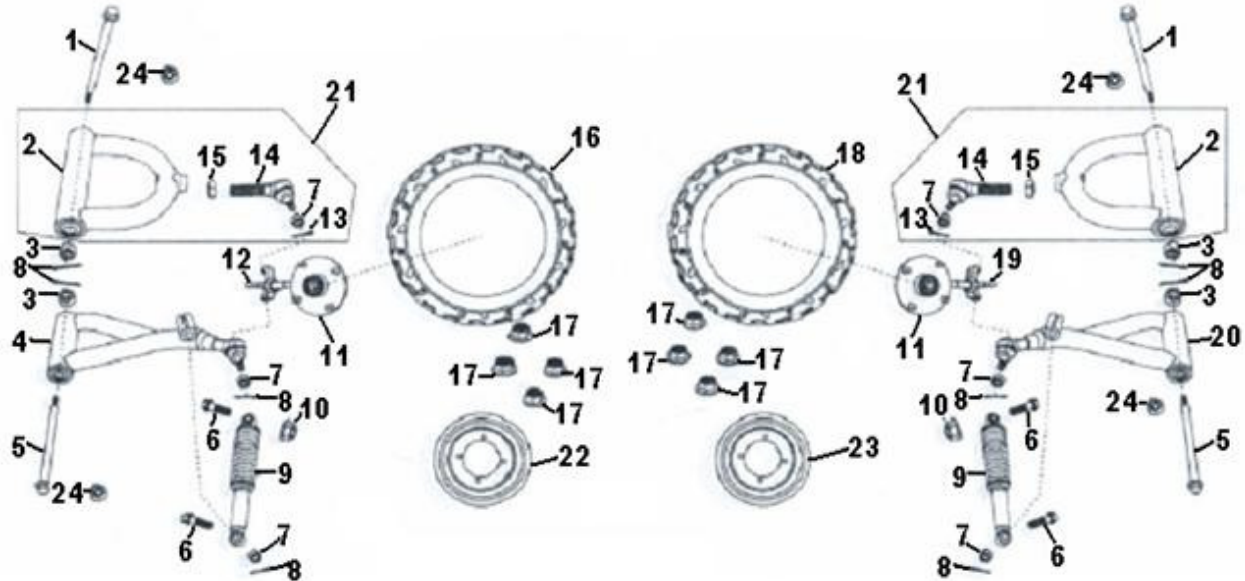

024 BB65-287 STEERING SYSTEM COMP

1

Front A-Arms [Image]

Front A-Arms

Item No	Part Number	Description	Baja Description	Qty
001	BB65-288	BOLT M10-1.25X180, FLANGE (PT/S)		1
002	BB65-289	UPPER SWING ARM	AVAILABLE WITH BB65-308	2
003	BB65-290	NUT M10-1.25X11, CASTLE		4
004	BB65-291	L. LOWER SWING ARM		1
005	BB65-292	BOLT M12-1.25X180, FLANGE (PT)		2
006	BB65-293	BOLT M10-1.25X85, (PT/S)		2
007	BB65-268	NUT M10-1.25X10, FLANGE SELF LOCK		1
008	BB65-295	PIN M2X25, COTTER		6
009	BB65-296	FRONT SHOCK ABSORBER		2
010	BB65-319	NUT M12-1.25X13, FLANGE SELF LOCK		16
011	BB65-298	HUB DISK, FRONT WHEEL	FRONT HUB ASSY W/ BEARINGS AND SPACER	2
012	BB65-299	L. STEERING JOINT	LEFT STEERING KNUCKLE	1
013	BB65-300	PIN M2X25, COTTER	AVAILABLE WITH BB65-308	2
014	BB65-301	TOP JOINT COMP. UPPER SWING ARM	AVAILABLE WITH BB65-308	2
015	BB65-302	NUT M16-1.5X8, HEX	AVAILABLE WITH BB65-308	2
016	BB65-303	L. FRONT TIRE 19X7.00-8		1
017	BB65-268	NUT M10-1.25X10, FLANGE SELF LOCK		16
018	BB65-305	R. FRONT TIRE 19X7.00-8		1
019	BB65-306	R. JOINT	RIGHT STEERING KNUCKLE	1
020	BB65-307	R. LOWER SWING ARM		1
021	BB65-308	UPPER SWING ARM COMP		2
022	BB65-309	R. FRONT WHEEL RIM		1
023	BB65-310	L. FRONT WHEEL RIM	SAME AS BB65-309 EXCEPT TIRE WILL BE REVERSED	1
024	BB65-349	WASHER M13X28X2, PLATE		4

Brush Guards [Image]