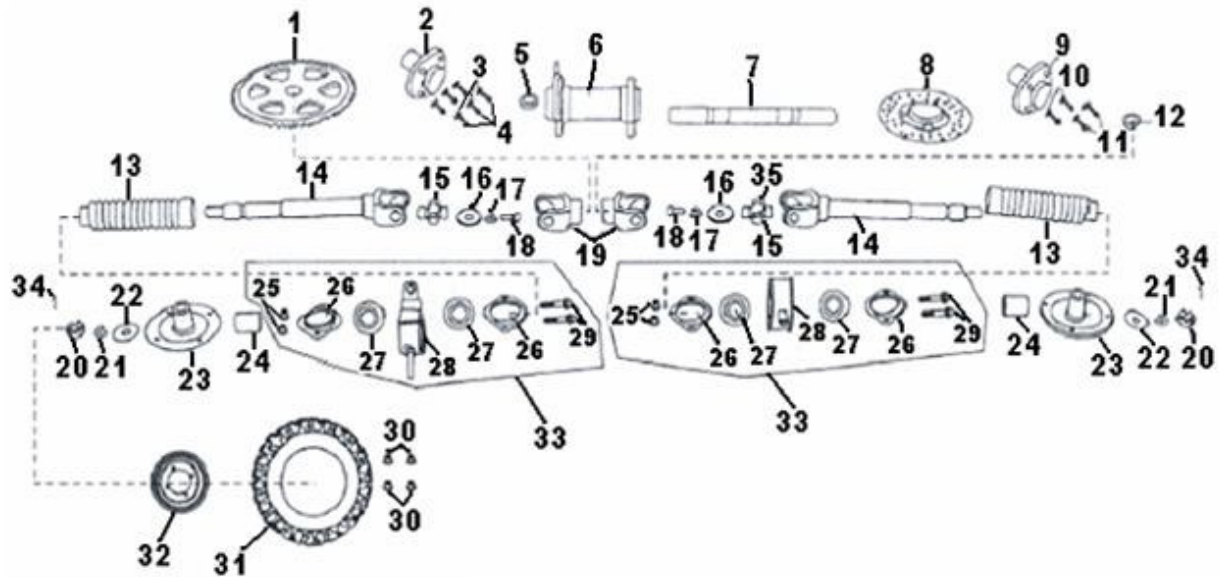

Rear Axle

Item No	Part Number	Description	Baja Description	Qty
001	BB65-211	DRIVE SPROCKET		1
002	BB65-212	SPLINE COVER, SPROCKET		1
003	BB65-213	WASHER M8X16X2, PLATE		6
004	BB65-214	BOLT M8-1.25X30, FLANGE (FT)		6
005	BB65-215	BUSH 1		1
006	BB65-216	CYLINDER BODY, REAR AXLE		1
007	BB65-217	MIDDLE SHAFT, REAR AXLE		1
008	BB65-218	BRAKE DISC		1
009	BB65-219	SPLINE COVER, DISK BREAK		1
010	BB65-220	WASHER M8X24X2, PLATE		4
011	BB65-221	BOLT M8-1.25X25, FLANGE (FT)		4
012	BB65-222	BUSH 2		1
013	BB65-223	PROTECTING COVER, REAR AXLE		2
014	BB65-224	SIMI-SHAFT		2
015	BB65-225	JOINT, SIMI-SHAFT		2
016	BB65-226	WASHER M12X24X2, PLATE		2
017	BB65-227	WASHER M10X16X3, SPRING		2
018	BB65-228	BOLT M10-1.25X25, HEX (FT)		2
019	BB65-229	FORK		2
020	BB65-230	NUT M16-1.5X21, HEX CASTLE		2
021	BB65-231	WASHER M16X26X4, SPRING		2
022	BB65-232	WASHER M16X46X4, PLATE		2
023	BB65-233	HUB DISK, REAR WHEEL		2
024	BB65-234	SHAFT COVER , REAR AXLE		2
025	BB65-361	NUT M8-1.25X9, FLANGE SELF LOCK		12
026	BB65-236	PRESSED WASHER	AVAILABLE WITH BB65-243	4
027	BB65-237	BEARING	AVAILABLE WITH BB65-243	4