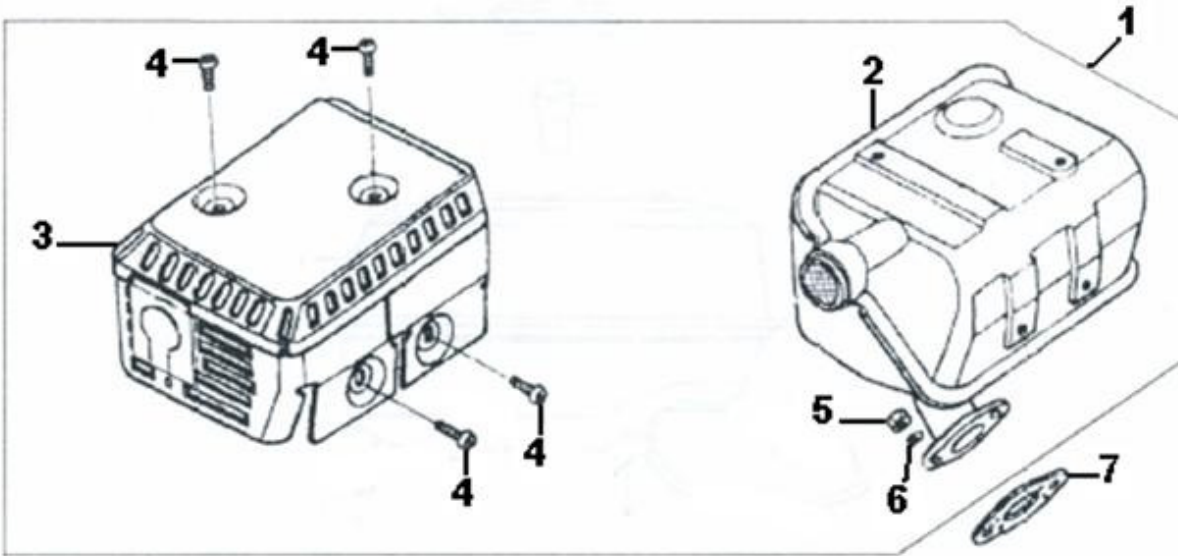

004	165-222	ARM, SPEED ADJUSTING	1
005	165-243	NUT M6-1.0X6, FLANGE SPRING LOCK	1
006	165-225	SPRING, THROTTLE RETURN	1
007	165-223	ROD, SPEED ADJUSTING	1
008	165-236	BOLT M6-1.0X12, FLANGE (FT)	2

Exhaust [Image]

Exhaust

Item No	Part Number	Description	Baja Description	Qty
001	BB65-197	MUFFLER COMP		1
002	BB65-198	GASKET, MUFFLER	AVAILABLE WITH BB65-197	1
003	BB65-199	PROTECT, MUFFLER OUTER	AVAILABLE WITH BB65-197	1
004	BB65-200	BOLT M5-0.8X10, ROUND (FT)	AVAILABLE WITH BB65-197	4
005	BB65-201	INSTALLING NUT, MUFFLER	AVAILABLE WITH BB65-197	1
006	BB65-202	WASHER, LOCK	AVAILABLE WITH BB65-197	1
007	BB65-203	GASKET, MUFFLER COMP		1

Rear Axle [Image]