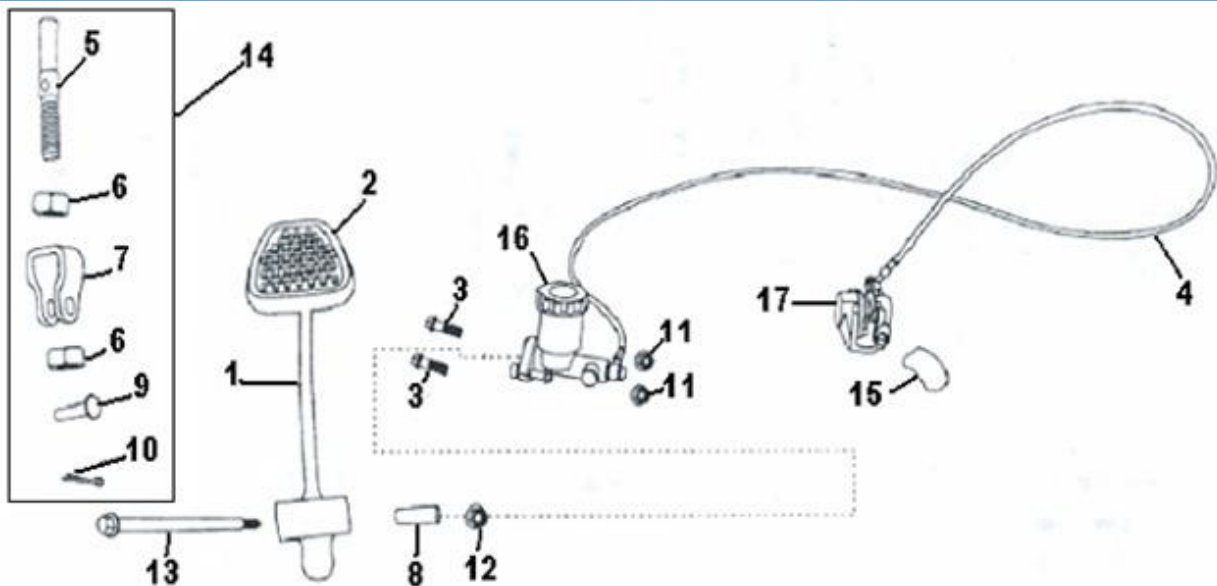

Brake System [Image]

Brake System

Item No	Part Number	Description	Baja Description	Qty