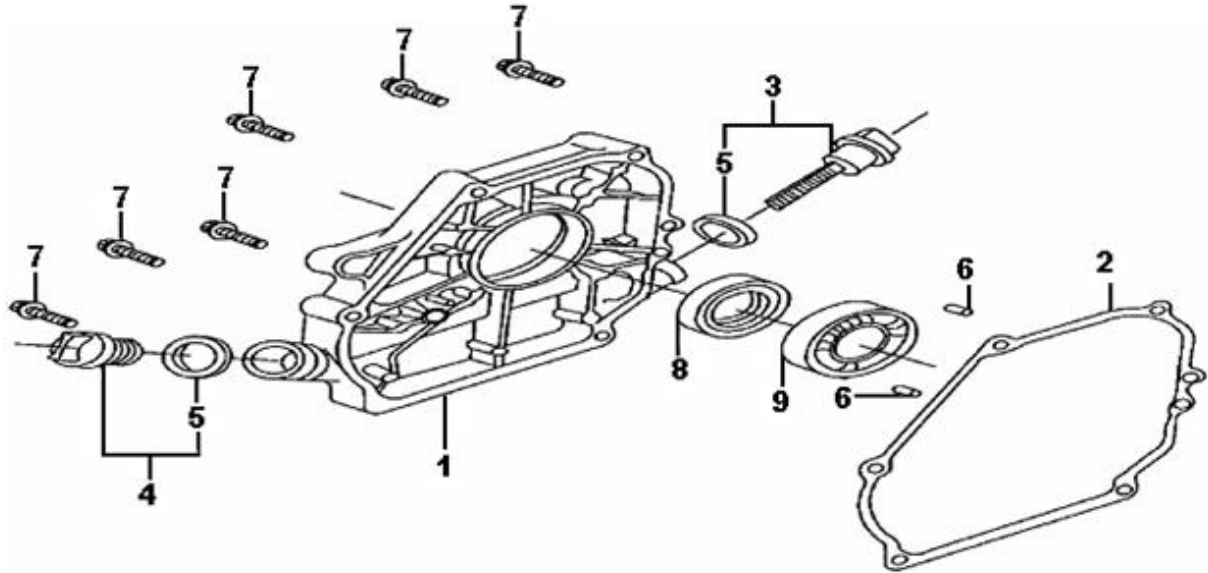

Crankcase Cover

Item No	Part Number	Description	Baja Description	Qty
001	165-108	CRANKSHAFT CASE COVER		1
002	165-110	PACKING, CASE COVER	GASKET, CASE COVER	1
003	165-111	GAUGE OIL LEVEL		1
004	165-112	PLUG, OIL		1
005	165-115	SEAL, GAUGE OIL LEVEL		2
006	165-117	PIN DOWEL 8X14		2
007	165-118	BOLT M8-1.25X30, FLANGE (FT)		6
008	165-116	OIL SEAL, CRANKSHAFT 25X41.25X6		1
009	165-121	BEARING RADIAL BALL		1