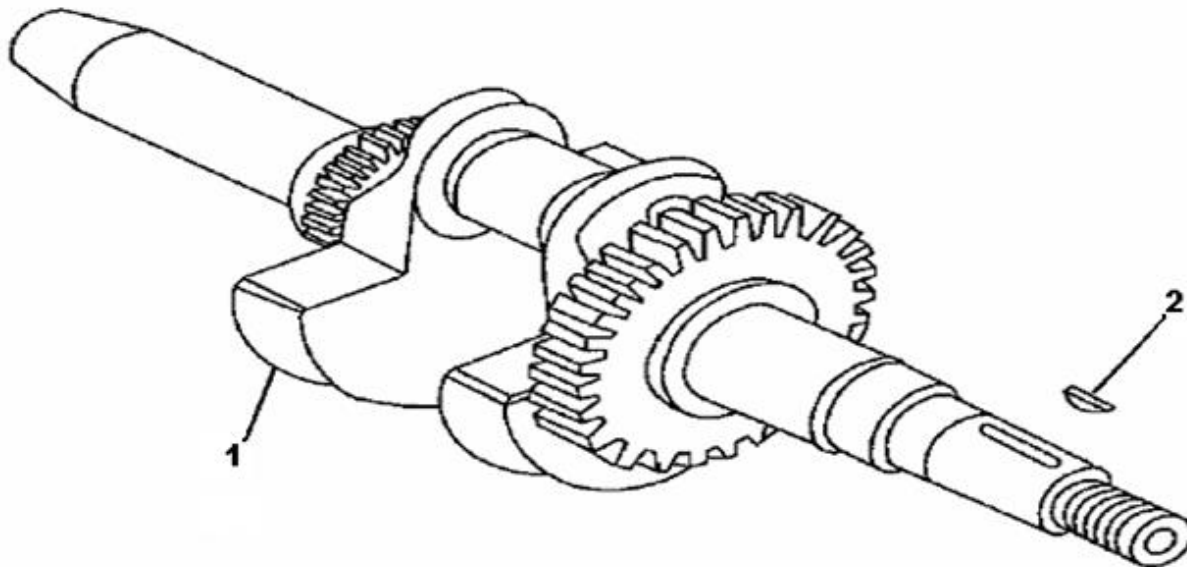

Crankshaft [Image]

Crankshaft

Item No	Part Number	Description	Baja Description	Qty