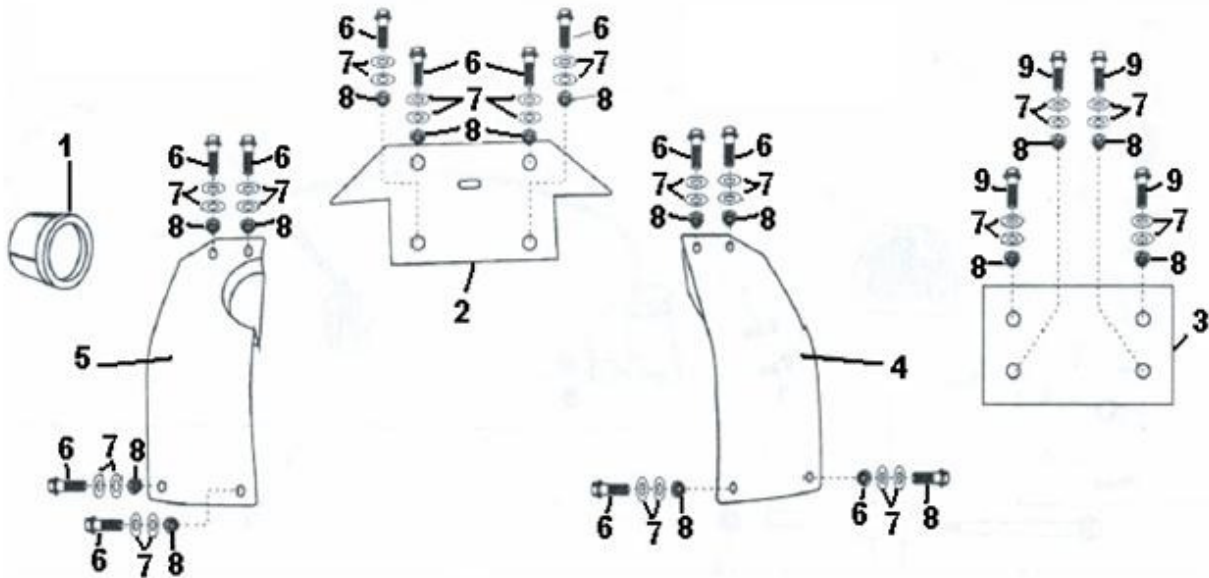

**Adjusting Rod [Image]**

**Adjusting Rod**

Item No	Part Number	Description	Baja Description	Qty
001	BB65-348	ADJUSTING ROD COMP, STEERING STEM		1
007	BB65-351	BOLT M10-1.25X55, FLANGE (PT)		2

**Rear Protecting Cover [Image]**