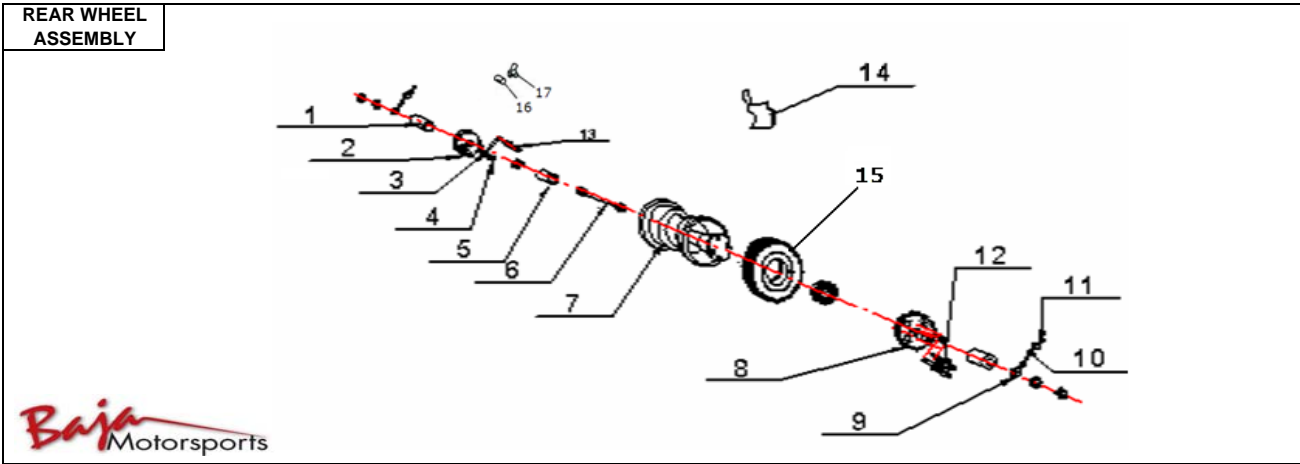

Item No.	Part No.	UPC Number	DESCRIPTION	Baja Description	Qty Shipped per order	Qty.
16	165-082	883099011597	BRAKE CABLE BARREL		1	1
17	165-092	883099011603	ADJUSTING NUT	REAR BRAKE CABLE ADJUSTING NUT	1	1
	165-026	883099010958	BEARING 6202		1	2
	165-329	842645038822	BRAKE SHOES		1 SET	2