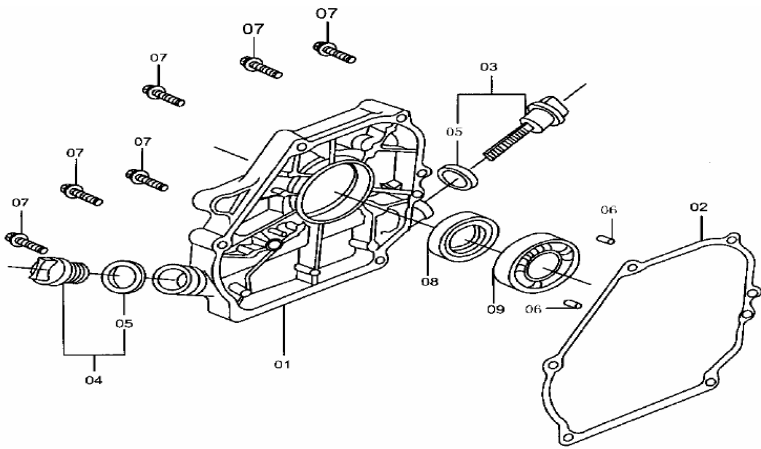

Item No.	Part No.	UPC Number	Description	Baja Description	Qty Shipped per order	Qty.
1	165-108	883099011900	CRANKSHAFT CASE COVER		1	1
2	165-110	883099011917	PACKING, CASE COVER	GASKET, CASE COVER	1	1
3	165-111	883099011924	GAUGE OIL LEVEL		1	1
4	165-112	883099011931	PLUG, OIL		1	1
5	165-115	883099011948	SEAL, GAUGE OIL LEVEL		1	2
6	165-117	883099011955	PIN DOWEL 8X14		2	2
7	165-118	883099011962	BOLT M8-1.25X30, FLANGE (FT)		3	6
8	165-116	883099011979	OIL SEAL, CRANKSHAFT 25X41.25X6		1	1
9	165-121	883099011986	BEARING RADIAL BALL		1	1

CRANKCASE COVER