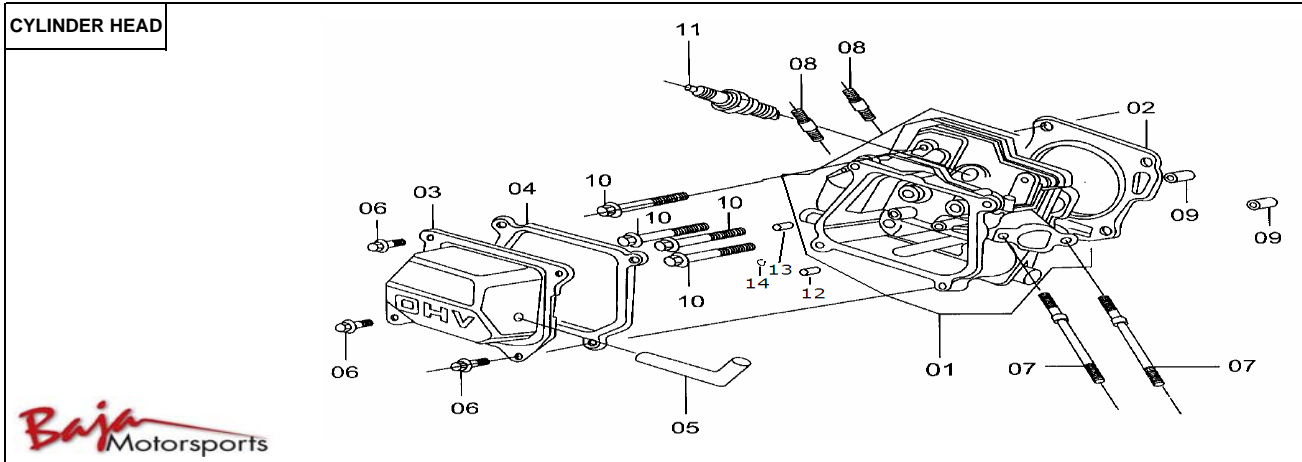

Item No.	Part No.	UPC Number	Description	Baja Description	Qty Shipped per order	Qty.
1	165-300	883099011627	CYLINDER HEAD ASSY	HEAD COMP, CYLINDER	1	1
2	165-301	883099011634	GASKET, CYLINDER HEAD		1	1
3	165-083	883099011641	CYLINDER HEAD COVER		1	1
4	165-084	883099011658	GASKET, CYLINDER HEAR COVER		1	1
5	165-085	883099011665	TUBE BREATHER		1	1
6	165-086	883099011672	BOLT M6-1.0X12, FLANGE (FT)		4	4
7	165-087	883099011689	STUD BOLT M6-1.0X108		2	2
8	165-088	883099011696	STUD BOLT M8-1.25X34		2	2
9	165-089	883099011702	PIN DOWEL 10X14		2	2
10	165-090	883099011719	BOLT M8-1.25X60, FLANGE (PT)		2	4
11	165-091	883099011726	SPARK PLUG		1	1
12	165-079	883099011733	GUIDE, IN.VALVE(OVERSIZE)		1	1
13	165-080	883099011740	GUIDE, VALVE(OVERSIZE)		1	1
14	165-081	883099011757	CLIP, VALVE GUIDE		2	2