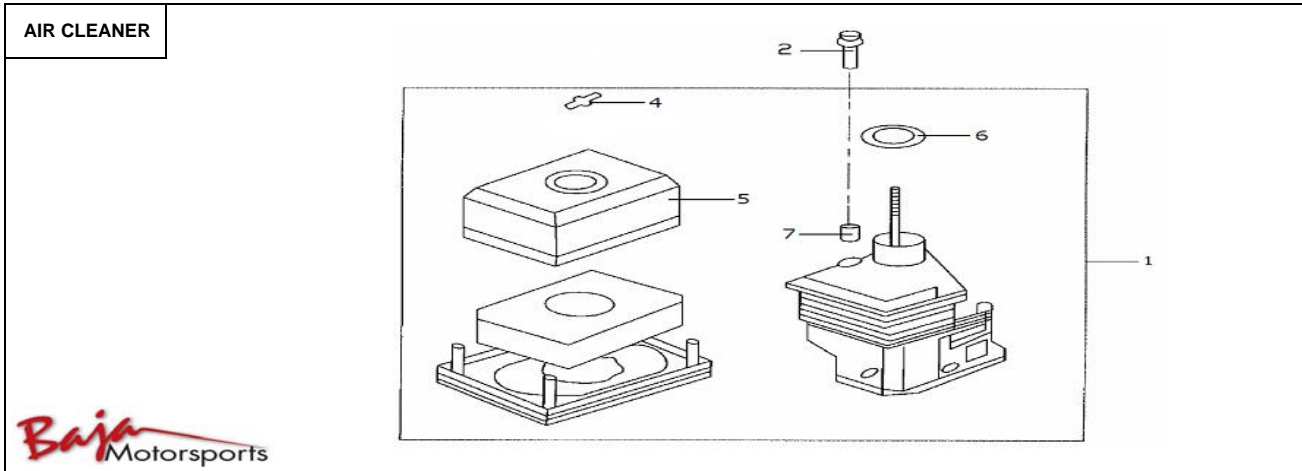

Item No.	Part No.	UPC Number	Description	Baja Description	Qty Shipped per order	Qty.
1	165-320	883099012495	AIR CLEANER ASSEMBLY		1	1
2	165-185	883099012501	BOLT M6-1.0X25, FLANGE (FT)		1	1
4	165-183	883099012525	NUT M6-1.0, WING		1	1
5	165-177	883099012530	COVER AIR CLEANER		1	1
6	165-174	883099012540	GASKET,ELBOW		1	1
7	165-181	883099012556	AIR CLEANER COLLER B		1	1
	165-175	883099059520	ELEMENT, AIR CLEANER		1	1