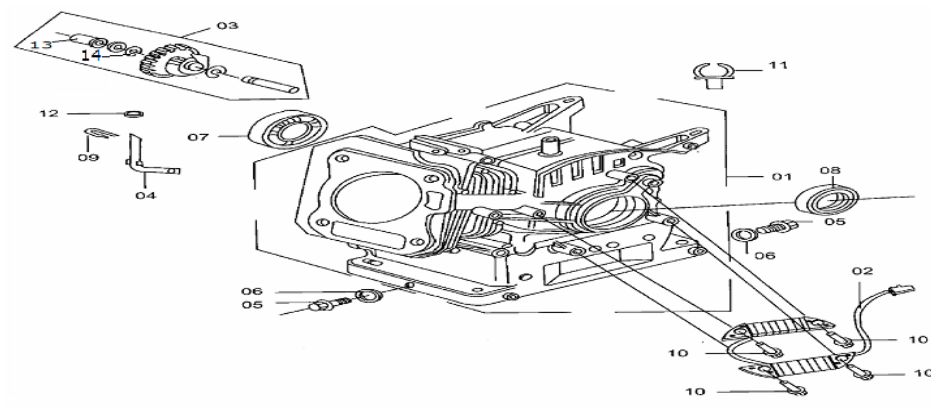

Item No.	Part No.	UPC Number	Description	Baja Description	Qty Shipped per order	Qty.
1	165-302	883099011764	CRANKSHAFT CASE		1	1
2	165-321	883099011771	CHARGE COIL		1	1
3	165-094	883099011788	GEAR, SPEED ADJUSTING		1	1
4	165-096	883099011795	SWING LEVEL, SPEED ADJUSTING		1	1
5	165-099	883099011801	BOLT M10-1.25X15, FLANGE (FT)		2	2
6	165-101	883099011818	WASHER M10X16X2, PLATE		2	2
7	165-103	883099011825	BEARING RADIAL BALL		1	1
8	165-104	883099011832	OIL SEAL 25X41.25X6		1	1
9	165-097	883099011849	PIN M25, LOCK		1	1
10	165-105	883099011856	BOLT M6-1.0X25, FLANGE (FT)		2	2
11	165-106	883099011863	CIRCLIP, COIL		1	1
12	165-107	883099011870	WASHER M5X15X1, PLATE		2	1
13	165-095	883099011887	SLIDER, GOVERNER		1	1
14	165-102	883099011894	CLIP, GOVERNOR HOLDER		1	1

CYLINDER ASSY.