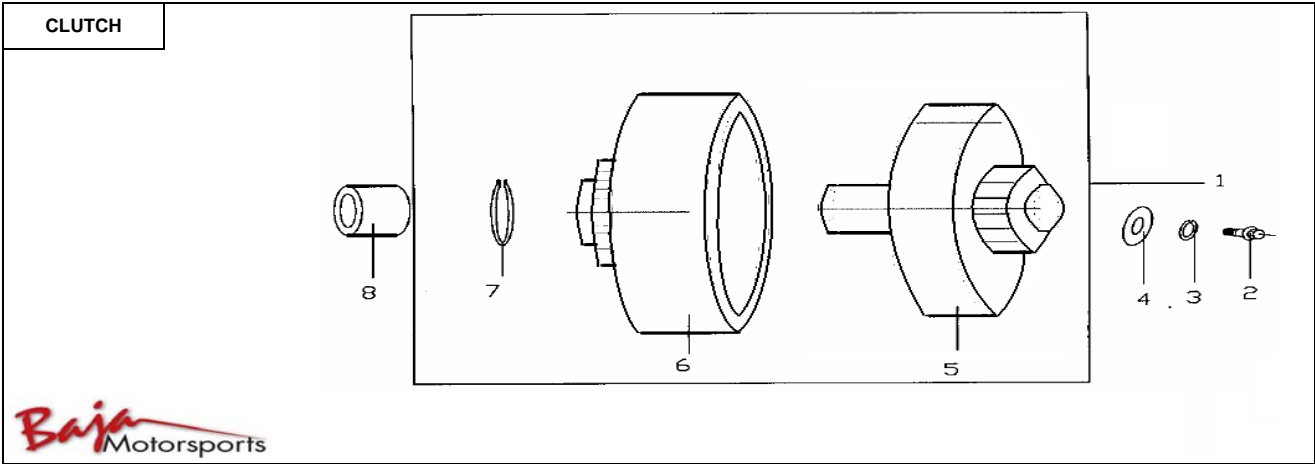

Item No.	Part No.	UPC Number	Description	Baja Description	Qty Shipped per order	Qty.
1	165-046	883099012877	CLUTCH COMP		1	1
2	165-049	883099012884	BOLT M8-1.0X25, FLANGE (FT)		1	1
3	165-207	883099012891	Spring Gasket 8		1	1
4	165-048	883099012907	WASHER M8X24X2, PLATE		1	1
5			MAIN DISC COMP, CLUTCH	AVAILABLE WITH PART 165-046		1
6			COVER COMP, CLUTCH	AVAILABLE WITH PART 165-046		1
7	165-212	883099012938	CIRCLIP, CLUTCH	AVAILABLE WITH PART 165-046	1	1
8	165-047	883099012945	BUSHING, CLUTCH		1	1