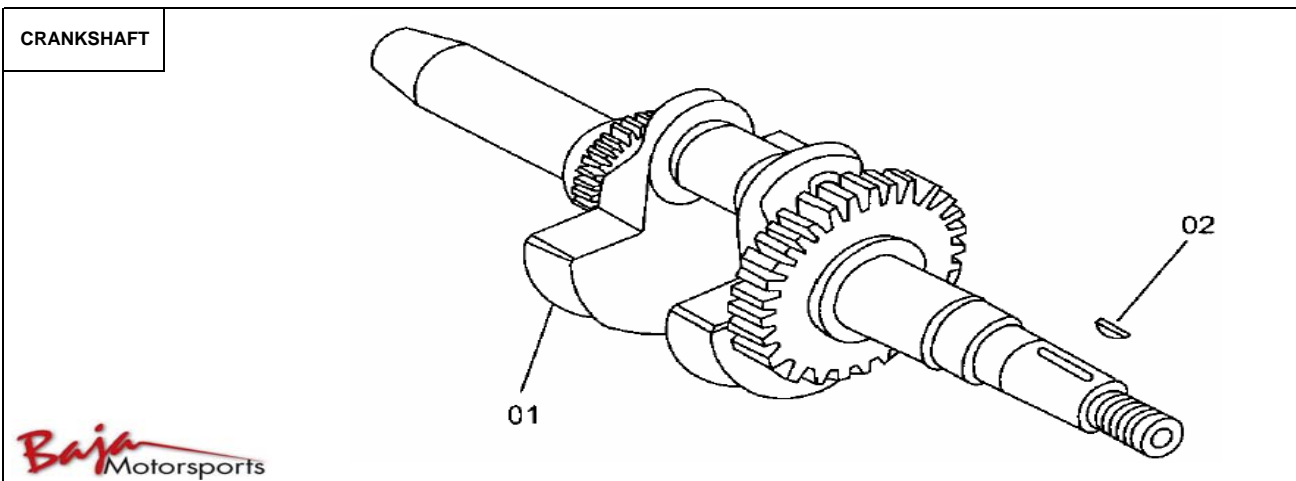

Item No.	Part No.	UPC Number	Description	Baja Description	Qty Shipped per order	Qty.
1	165-303	883099011993	CRANKSHAFT COMP		1	1
2	165-124	883099012006	KEY, SPECIAL WOODRUFF 4X19		2	1