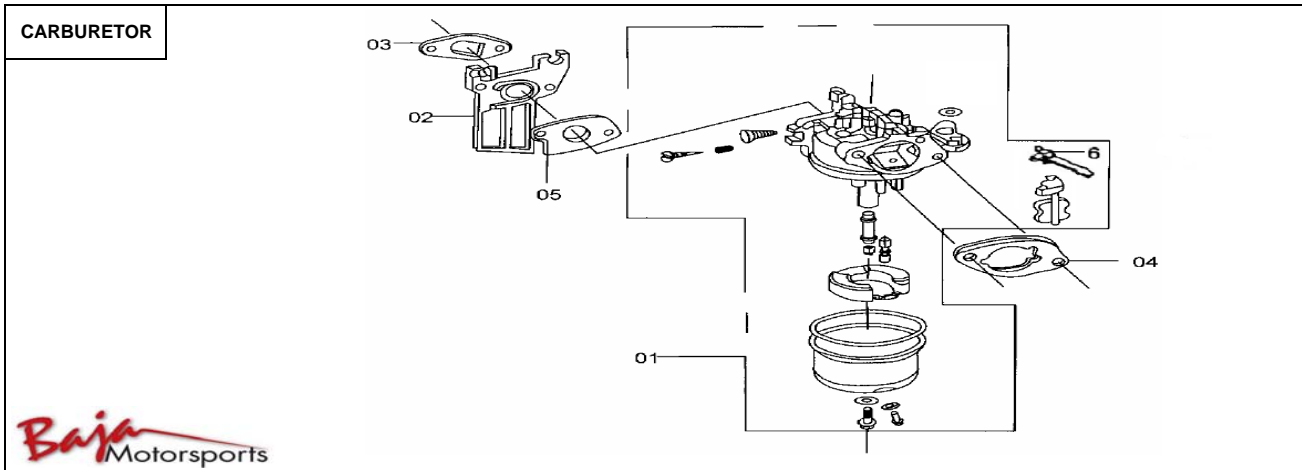

Item No.	Part No.	UPC Number	Description	Baja Description	Qty Shipped per order	Qty.
1	165-171	883099012433	CARBURETOR ASSY		1	1
2	165-169	883099012440	INSULATOR, CARB		1	1
3	165-168	883099012457	GASKET, PIPE INTAKE		1	1
4	165-172	883099012464	BUSH, AIR CLEANER		1	1
5	165-170	883099012471	GASKET, INSULATOR		1	1
6	165-173	883099012488	LEVER COMP,CHOCK(STD)		1	1
	DB30S-204	883099143502	DRAIN PLUG, CARBURETOR		1	1