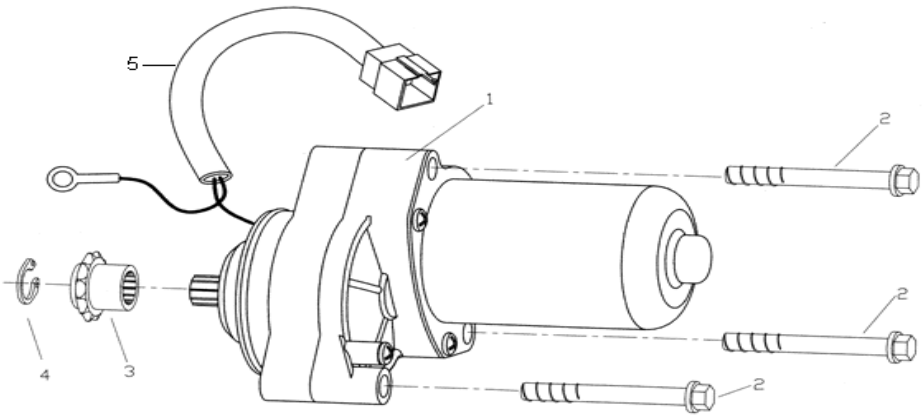

STARTING MOTOR

MODEL WD90U

Item No.	Part No.	UPC Number	Description	Baja Description	Qty Shipped per order	Qty.	MSRP	Dealer Cost
1	WD90-406	842645099588	START MOTOR ASSY		1	1		
2	WD90U-298	883099040740	BOLT M6x45		3	3		
3	WD90U-301	883099040771	STARTING SPROCKET,DRIVE		1	1		
4	WD90U-300	883099040764	RETAINER		1	1		
5	WD90U-299	883099040757	ELDCTRIC CABLE		1	1