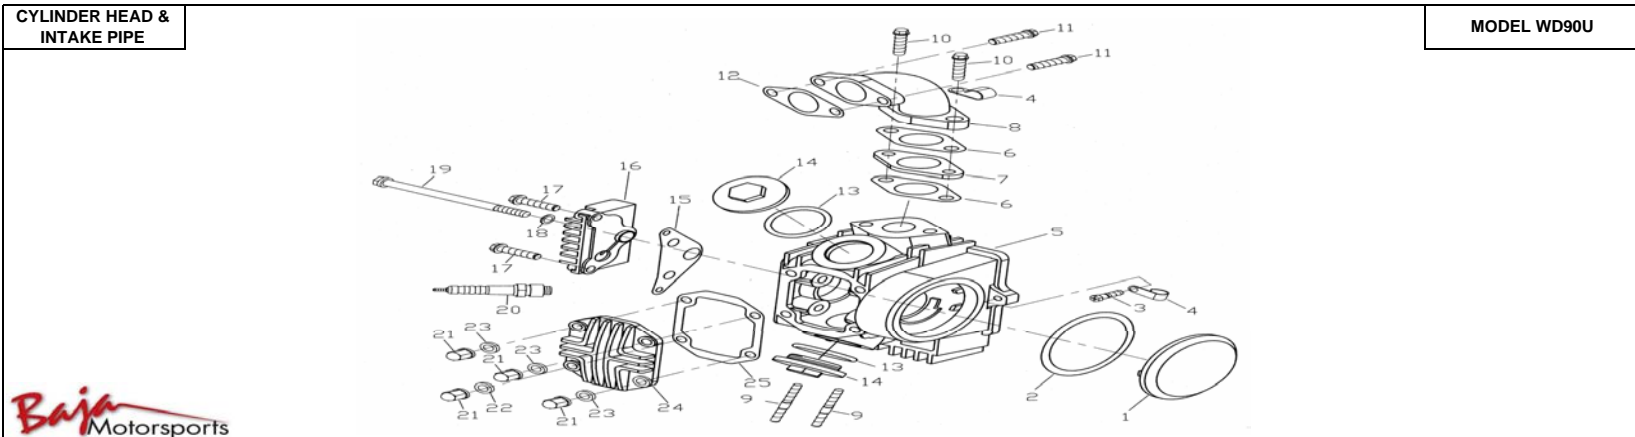

Item No.	Part No.	UPC Number	Description	Baja Description	Qty Shipped per order	Qty.	MSRP	Dealer Cost
1	WD90-330	842645098826	LEFT COVER,CYLINDER		1	1		
2	WD90-329	842645098819	GASKET		1	1		
3	WD90-311	842645098635	BOLT		2	2		
4	WD90U-365	883099095276	HIGH PRESSURE LINE CLAMP		2	2		
5	WD90-303	842645098550	CYLINDER HEAD		1	1		
6	WD90U-366	883099095283	INTAKE PIPE GASKET		2	2		
7	WD90U-294	883099040702	WASHER		1	1		
8	WD90-324	842645098765	INTAKE PIPE		1	1		
9	WD90U-367	883099095290	STUD BOLT		2	2		
10	WD90-326	842645098789	BOLT M6×25		2	2		
11	WD90-325	842645098772	BOLT M6×18		2	2		
12	WD90-323	842645098758	WASHER		1	1		
13	WD90-322	842645098741	O RING		1	1		
14	WD90-321	842645098734	VALVE COVER		1	1		
15	WD90-316	842645098680	GASKET		1	1		
16	WD90-317	842645098697	RIGHT COVER,CYLINDER HEAD		1	1