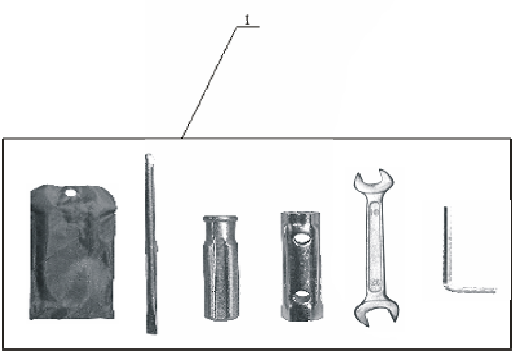

TOOL KIT

MODEL WD90U

Item No.	Part No.	UPC Number	Description	Baja Description	Qty Shipped per order	Qty.	MSRP	Dealer Cost
1	WD90U-289	883099057724	TOOL KIT		1	1