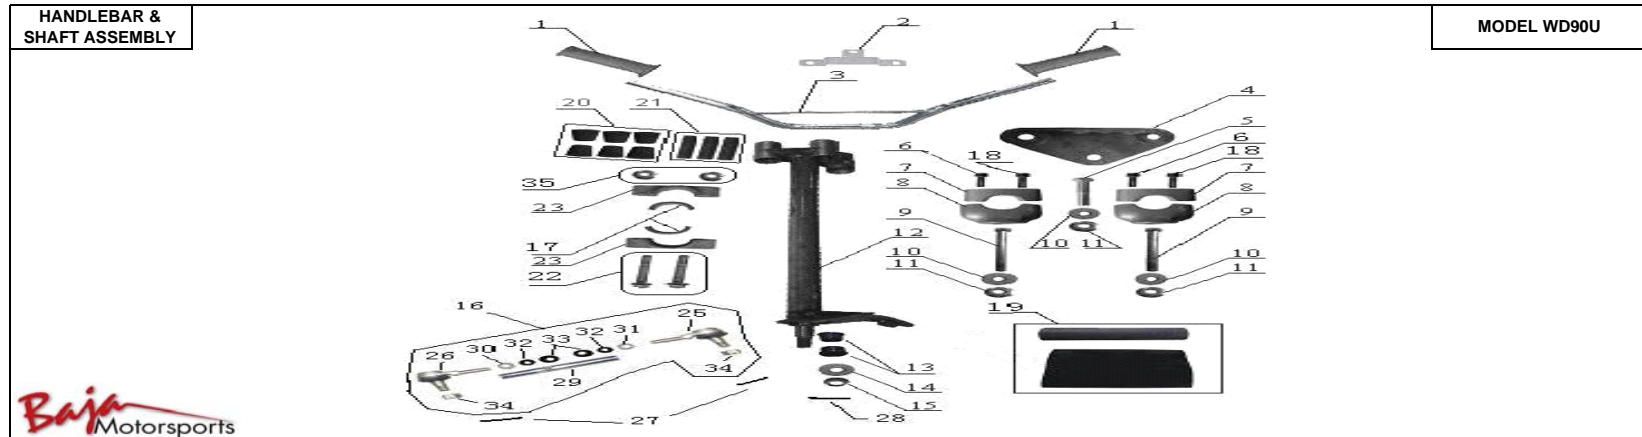

Item No.	Part No.	UPC Number	Description	Baja Description	Qty Shipped per order	Qty.	MSRP	Dealer Cost
17	WD90U-170	883099041839	BUSHING		1	2		
18	WD90U-328	883099047107	BOLT		2	2		
19	WD90U-174	883099041877	APRON.HANDLE BAR		1	1		
20	WD90U-172	883099041853	SHOCK ABXORBING GASKET		2	6		
21	WD90U-171	883099041846	SPACER		1	3		
22	WD90U-168	883099041815	SOCKER CAP BOLT		1	2		
23	WD90U-169	883099041822	HOLDER,STEERING SHAFT		1	2		
25	WD90-140	842645009563	GLOBE JOINT (US & CAMO)		1	2		
26	WD90-535	842645056383	GLOBE JOINT REVERSE THREADED (US & CAMO)		1	2		
27	WD90U-173	883099041860	COTTER PIN		2	4		
28	WD90U-329	883099047039	COTTER PIN 3.2*25		1	1		
29	WD90-144	842645009600	STUD BOLT(M10)		1	2		
30	WD90U-167	883099041808	COUNTER NUT		1	2		
31	WD90U-165	883099041792	NUT		1	2		
32	WD90U-163	883099042003	SPRING WASHER		2	4		
33	WD90U-330	883099047022	WASHER 10		2	4