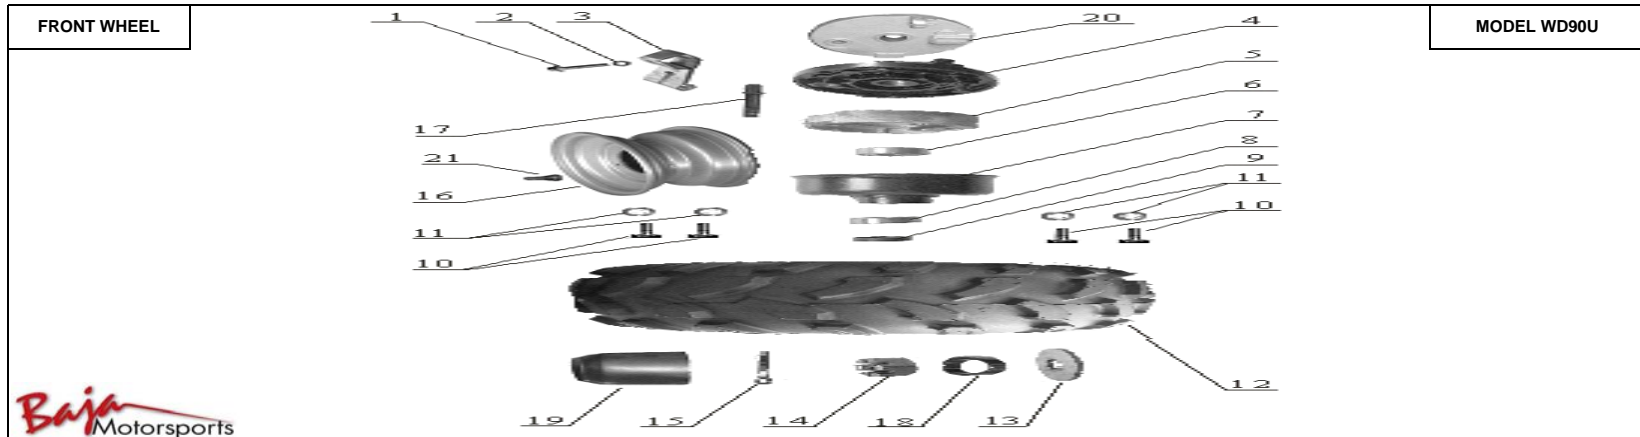

Item No.	Part No.	UPC Number	Description	Baja Description	Qty Shipped per order	Qty.	MSRP	Dealer Cost
17	WD90U-245	883099041396	BRAKE ARM		1	2		
18	WD90U-246	883099041228	BUSHING		1	2		
19	WD90-706	842645050756	RUBBER BOOT		1	2		
20	WD90U-248	883099041235	BRAKE SHOE PLATE RIGHT		1	1		
21	WD90U-249	883099041242	VALVE STEM		1	2