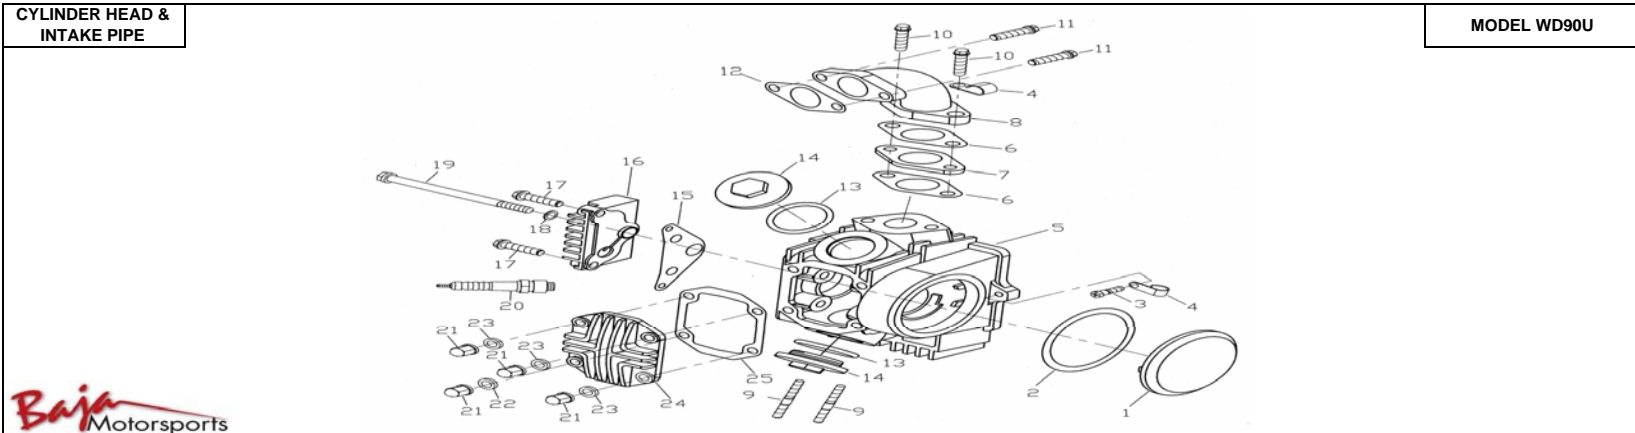

CYLINDER HEAD & INTAKE PIPE

MODEL WD90U

Item No.	Part No.	UPC Number	Description	Baja Description	Qty Shipped per order	Qty.	MSRP	Dealer Cost
17	WD90-318	842645098703	BOLT M6x20		1	2		
18	WD90U-293	883099040696	WASHER		1	1		
19	WD90-320	842645098727	LONG BOLT		1	1		
20	WD90-319	842645000959	SPARK PLUG		1	1		
21	WD90-315	842645098673	NUT M6	CAP NUT M6	4	4		
22	WD90-335	842645098871	WASHER		2	1		
23	WD90-333	842645098857	WASHER		3	3		
24	WD90-332	842645098840	CYLINDER COVER		1	1		
25	WD90-331	842645098833	GASKET		1	1		
	WD90-302	842645098550	CYLINDER HEAD ASSY		1	1