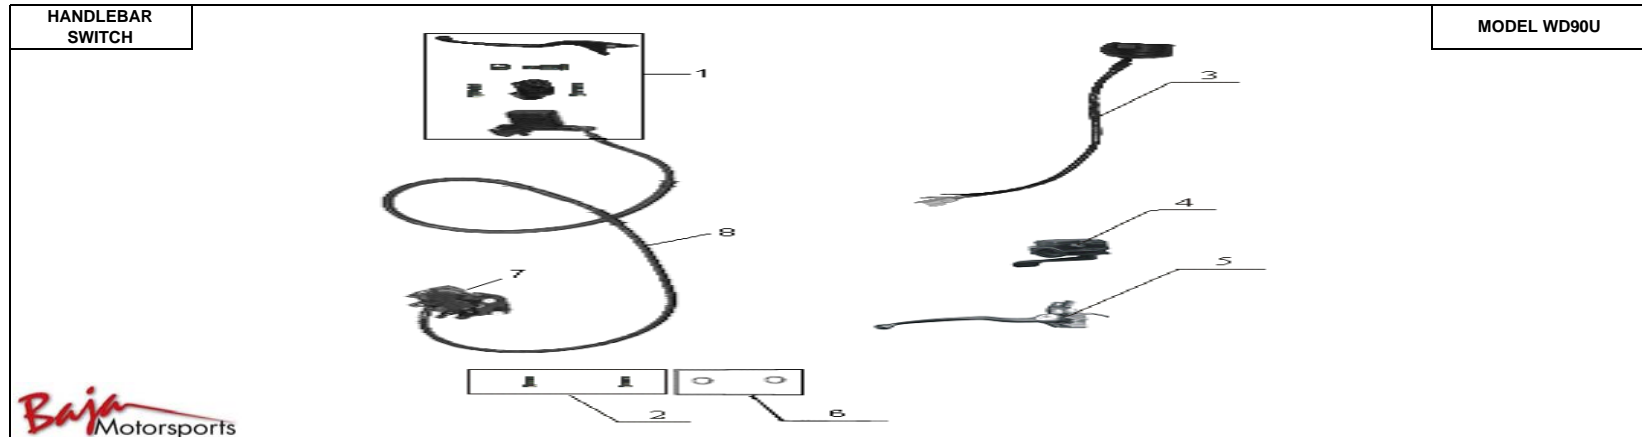

Item No.	Part No.	UPC Number	Description	Baja Description	Qty Shipped per order	Qty.	MSRP	Dealer Cost
1	WD90-583	842645057076	HANDLE BAR ASSYM, LEFT, W/OUT CABLE (CTC&CAMO)	HANDLE BAR ASSYM,LEFT, W/OUT CABLE (CTC)	1	1		
2	WD90U-195	883099041648	FLANGE BOLT		2	2		
3	WD90-173	842645097256	MAIN SWITCH ASSY.		1	1		
4	WD90-548	842645043277	GREASER ASSYM W/OUT BRAKE LEVER (CTC & CAMO)		1	1		
5	WD90-627	842645050329	SWING ARM, R (CTC & CAMO)	FRONT BRAKE LEVER ASSY	1	1		
6	WD90U-332	842645006999	SPRING WASHER		2	2		
7	WD90-630	842645096788	CALIPER, BRAKE (CTC&CAMO)	CALIPER, BRAKE (CTC)	1	1		
8	WD90-114	842645009303	REAR BRAKE CABLE, HDRO HOSE (CTC&CAMO)	HYDRAULIC HOSE	1	1		
	WD90-787	883099012983	BRAKE PADS (CTC & CAMO)	BRAKE PADS (CTC)	2	2		
	WD90-178	883099065941	BANJO BOLTS & WASHERS, BRAKE		2	2