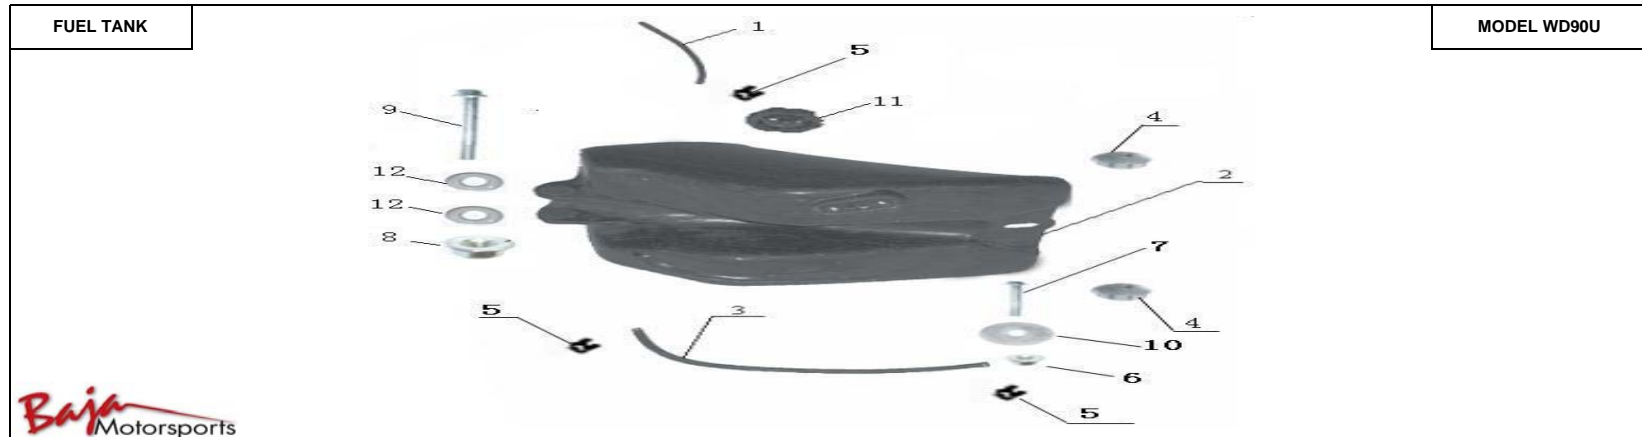

Item No.	Part No.	UPC Number	Description	Baja Description	Qty Shipped per order	Qty.	MSRP	Dealer Cost
1	WD90U-199	883099041600	VENT TUBE		1	1		
2	WD90U-201	883099041624	FUEL TANK		1	1		
3	WD90U-202	883099041631	FUEL TUBE		1	1		
4	WD90U-333	842645006920	ABSORBER RUBBER , FUEL TANK		2	2		
5	WD90U-334	842645006968	CLIP , FUEL TANK		3	3		
6	WD90U-335	842645006982	FLANGE NUT M6		1	1		
7	WD90U-336	842645006937	FLANGE BOLT M6x35		1	1		
8	WD90U-337	842645006951	FLANGE NUT M8		1	1		
9	WD90U-338	842645005633	FLANGE BOLT M8x85		1	1		
10	WD90U-339	842645005640	WASHER 6*38		1	1		
11	WD90U-200	883099041617	FUEL TANK CAP		1	1		
12	WD90U-340	842645005657	WASHER 8		2	2