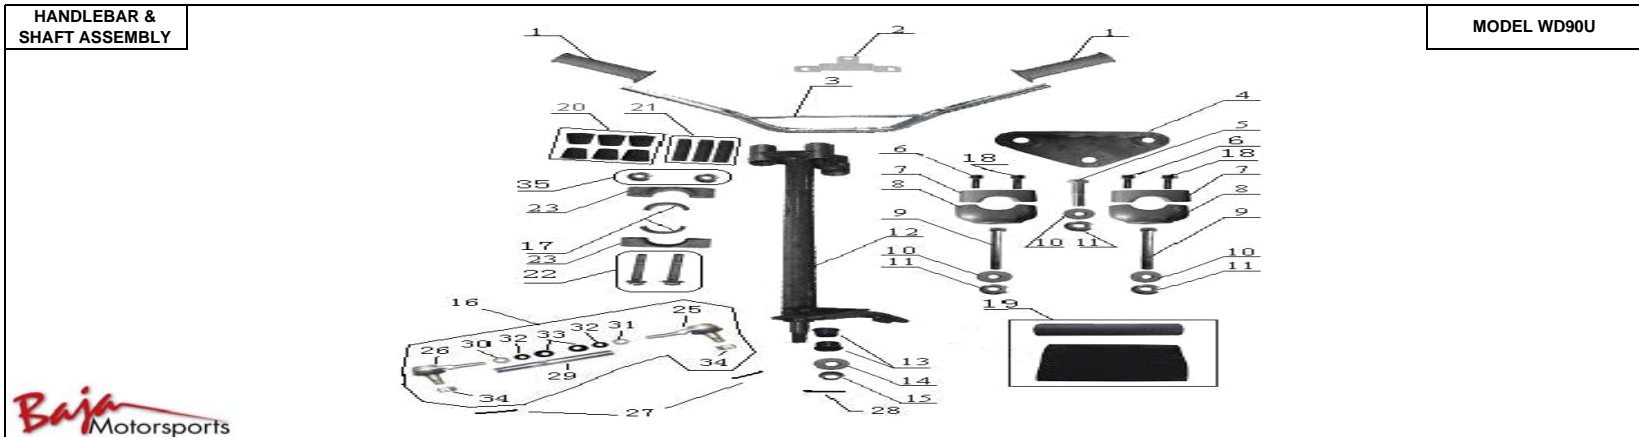

Item No.	Part No.	UPC Number	Description	Baja Description	Qty Shipped per order	Qty.	MSRP	Dealer Cost
34	WD90U-164	883099041785	CHANNEL NUT		2	4		
35	WD90U-331	883099046117	FLANGE NUT M8		2	2