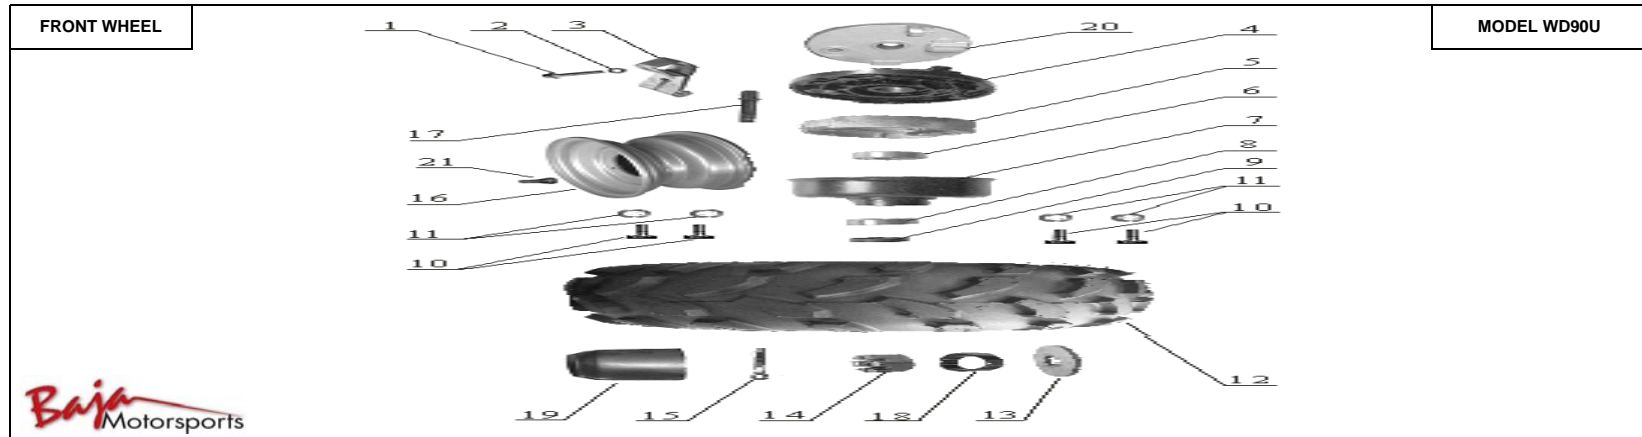

Item No.	Part No.	UPC Number	Description	Baja Description	Qty Shipped per order	Qty.	MSRP	Dealer Cost
1	WD90U-229	883099041259	BOLT		1	2		
2	WD90U-230	883099041266	NUT		1	2		
3	WD90-244	842645097966	BRAKE ARM		1	2		
4	WD90U-232	883099041273	BRAKE SHOE PLATE LEFT		1	1		
5	WD90-232	842645000898	BRAKE SHOE		2	2		
6	WD90U-234	883099041280	BEARING		1	2		
7	WD90U-235	883099041297	BEARING SEAT,BRAKE PLATE		1	2		
8	WD90U-236	883099041303	BEARING		1	2		
9	WD90U-237	883099041310	OIL SEAL		1	2		
10	WD90U-238	883099041327	BOLT		4	8		
11	WD90U-239	883099041334	NUT		4	8		
12	WD90U-240	883099041341	TIRE ONLY(19x7-8)		1	2		
13	WD90U-241	883099041358	WASHER		1	2		
14	WD90U-242	883099041365	CHANNEL NUT		1	2		
15	WD90U-243	883099041372	COTTER PIN		2	2		
16	WD90U-244	883099041389	FRONT WHEEL RIM		1	2