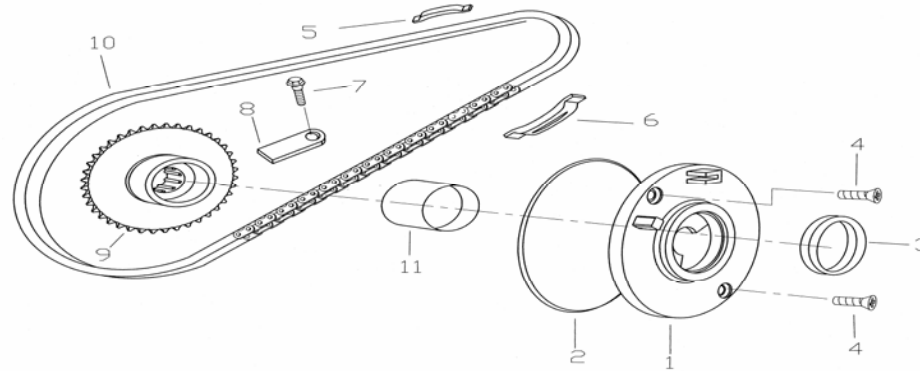

ELECTRIC STARTING SYSTEM	MODEL WD90U

Item No.	Part No.	UPC Number	Description	Baja Description	Qty Shipped per order	Qty.	MSRP	Dealer Cost
1	WD90-442	842645099946	COVER		1	1		
2	WD90-443	842645099953	O-SEAL RING		1	1		
3	WD90-441	842645099939	OIL SEAL		1	1		
4	WD90-425	842645099779	SCREW M6x16		1	2		
5	WD90-426	842645099786	LOCATING PIN		1	1		
6	WD90-428	842645099809	CHAIN GUIDE		1	1		
7	WD90-430	842645099823	BOLT M6x12		1	1		
8	WD90-429	842645099816	BAFFLE		1	1		
9	WD90-439	842645099915	STARTING SPROCKET ASSY	STARTING SPROCKET, DRIVEN AND OIL SEAL	1	1		
10	WD90-427	842645099793	TRANSMISSION CHAIN		1	1		
11	WD90-440	842645083495	OIL SEAL	SEAL ONLY	1	1