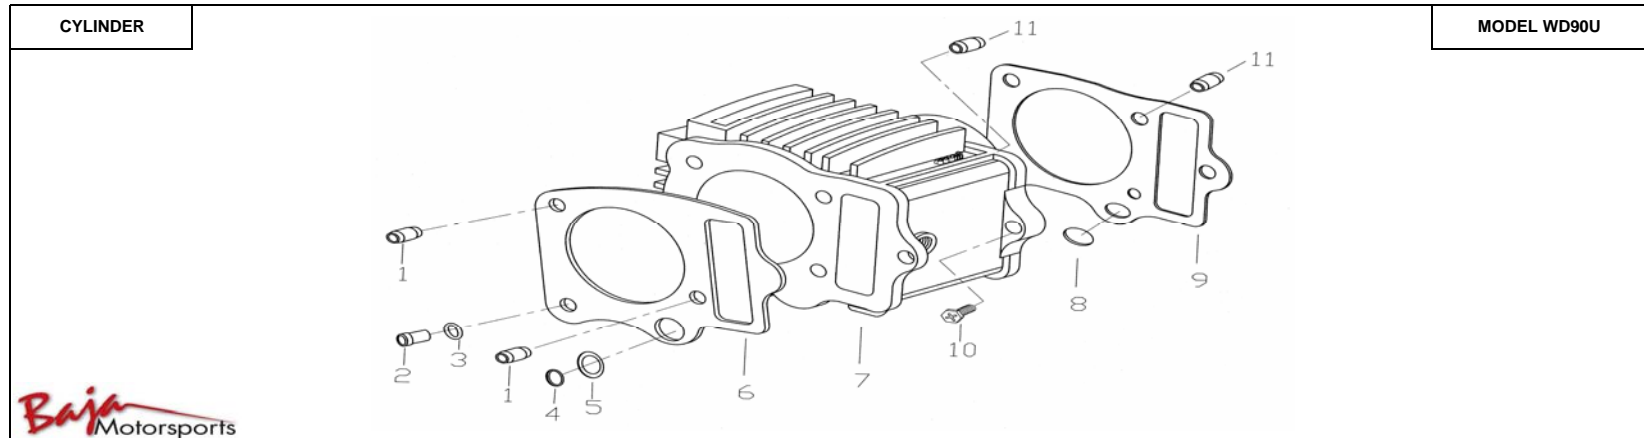

Item No.	Part No.	UPC Number	Description	Baja Description	Qty Shipped per order	Qty.	MSRP	Dealer Cost
1	WD90-306	842645098581	LOCATING PIN		1	2		
2	WD90-304	842645098567	BUSHING		1	1		
3	WD90-305	842645098574	WASHER		1	1		
4	WD90-313	842645098659	WASHER		1	1		
5	WD90-312	842645098642	WASHER		1	1		
6	WD90-314	842645098666	GASKET	GASKET, CYLINDER HEAD	1	1		
7	WD90-307	842645098598	CYLINDER		1	1		
8	WD90-310	842645098628	WASHER		2	1		
9	WD90-308	842645098604	GASKET	GASKET, CYLINDER	1	1		
10	WD90-311	842645098635	BOLT		2	2		
11	WD90-309	842645098611	LOCATING PIN		1	2