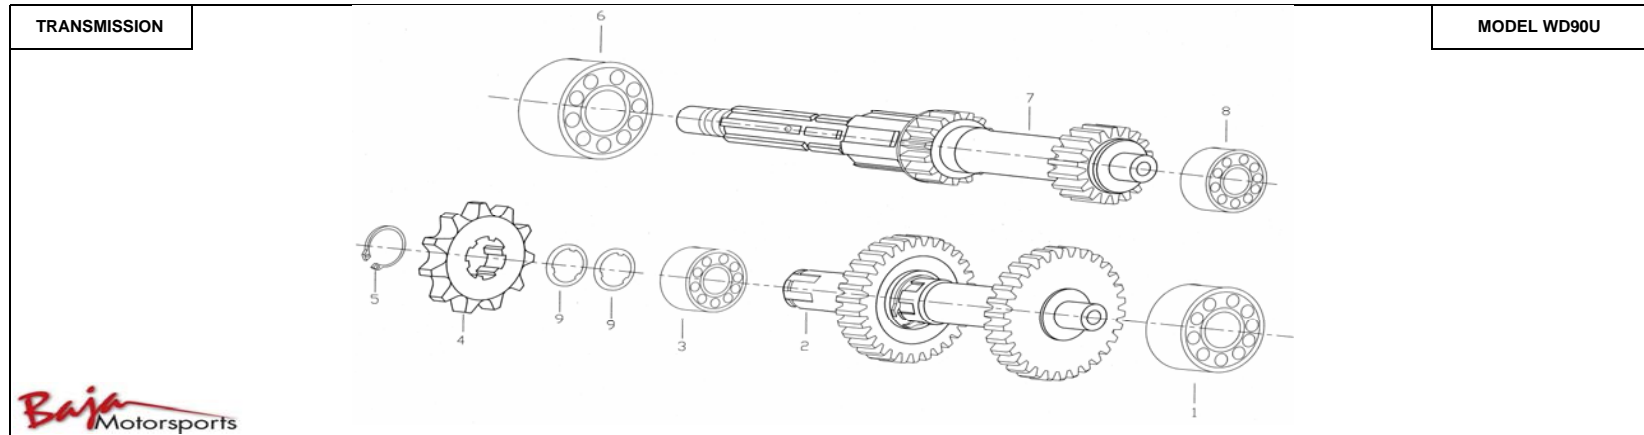

Item No.	Part No.	UPC Number	Description	Baja Description	Qty Shipped per order	Qty.	MSRP	Dealer Cost
1	WD90-902	883099095764	BEARING 6203		1	1		
2	WD90-505	842645090462	TRANSMISSION SHAFT	DRIVEN GEAR, TRANSMISSION SHAFT ASSEMBLY	1	1		
3	WD90U-371	883099095771	BEARING 6201		1	1		
4	WD90-300	842645098529	DRIVING CHAIN (11 TOOTH) (CTC)	COUNTERSHAFT SPROCKET	1	1		
5	WD90U-316	883099040924	RETAINING 17		1	1		
6	WD90U-372	883099095788	BEARING 6905		1	1		
7	WD90-511	842645090523	TRANSMISSION SHAFT	DRIVE GEAR, TRANSMISSION SHAFT ASSEMBLY	1	1		
8	WD90U-373	883099095795	BEARING 6001Z		1	1		
9	WD90U-374	883099095801	SPLINE WASHER		2	2