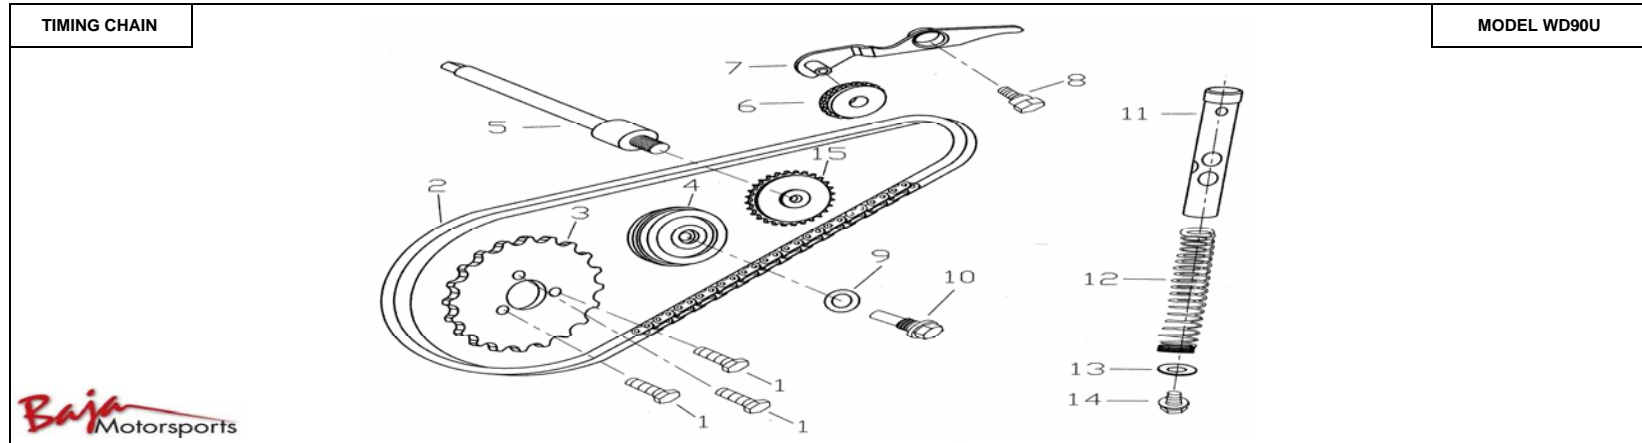

Item No.	Part No.	UPC Number	Description	Baja Description	Qty Shipped per order	Qty.	MSRP	Dealer Cost
1	WD90-349	842645099014	BOLT		1	3		
2	WD90-350	842645099021	TIMING CHAIN		1	1		
3	WD90-351	842645099038	TIMING SPROCKET,DRIVEN		1	1		
4	WD90-352	842645099045	IDLER WHEEL,CHAIN		1	1		
5	WD90-353	842645099052	SHAFT		1	1		
6	WD90-354	842645099069	SPROCKET,DRIVE		1	1		
7	WD90-355	842645099076	TENSIONER COMPONENT		1	1		
8	WD90-356	842645099083	SHAFT		1	1		
9	WD90-366	842645099182	WASHER		1	1		
10	WD90-365	842645099175	PIN,IDLER SPROCKET		1	1		
11	WD90-357	842645099090	ROD		1	1		
12	WD90-363	842645099168	SPRING		1	1		
13	WD90-362	842645099144	WASHER		1	1		
14	WD90-361	842645099137	SEAL BOLT		1	1		
15	WD90-364	842645099151	SPROCKET, OIL PUMP		1	1		
	WD90-359	842645099113	WASHER		1	1		
	WD90-360	842645099120	BOLT		1	1