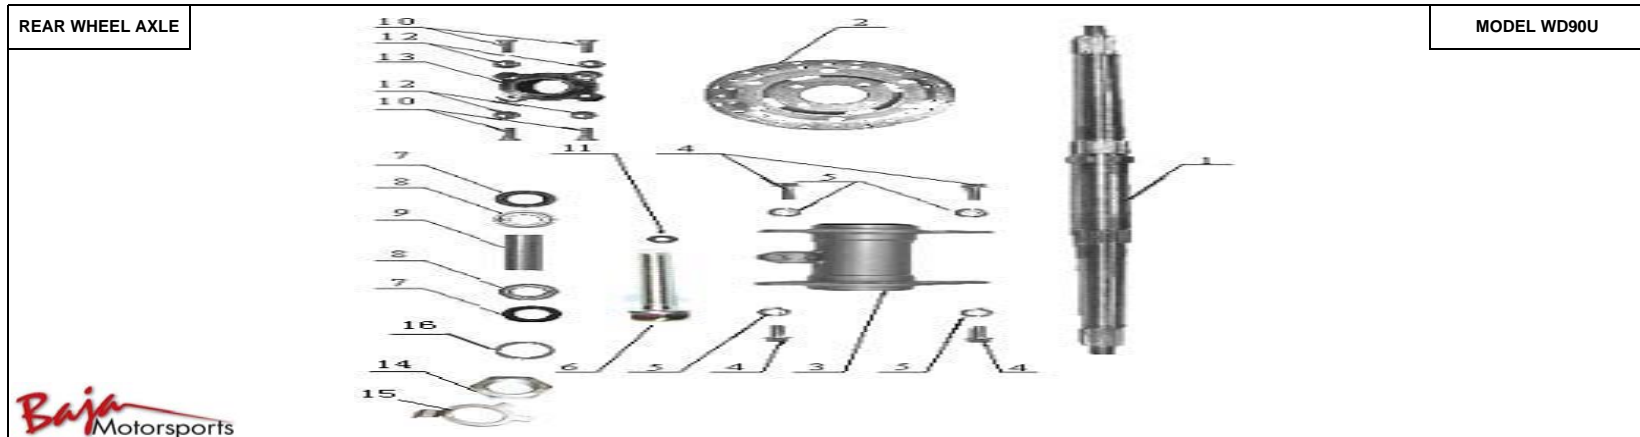

Item No.	Part No.	UPC Number	Description	Baja Description	Qty Shipped per order	Qty.	MSRP	Dealer Cost
1	WD90-195	842645097478	REAR AXLE		1	1		
2	WD90-552	842645043505	DISC BRAKE (CTC & CAMO)		1	1		
3	WD90U-205	883099041501	BEARING SEAT		1	1		
4	WD90U-206	883099041518	FLANGE BOLT	$0.00	4	4		
5	WD90U-207	883099041525	SELF-LOCKNUT		4	4		
6	WD90U-208	883099041532	FLANGE BOLT		1	1		
7	WD90-202	842645097546	OIL SEAL (φ40×φ62×φ12)		1	2		
8	WD90U-211	883099041556	BEARING (φ35×φ62×φ14)		1	2		
9	WD90U-212	883099041563	SPACER		1	1		
10	WD90U-213	883099041570	FLANGE BOLT		4	4		
11	WD90U-214	883099041587	NUT		1	1		
12	WD90U-215	883099041594	SELF-LOCK NUT		4	4		
13	WD90-210	842645097621	BRAKE DISH JIONT		1	1		
14	WD90U-341	842645005664	NUT M33*1.5		1	1		
15	WD90U-342	842645005671	LOCK WASHER		1	1		
16	WD90U-209	883099041549	BUSHING		1	1