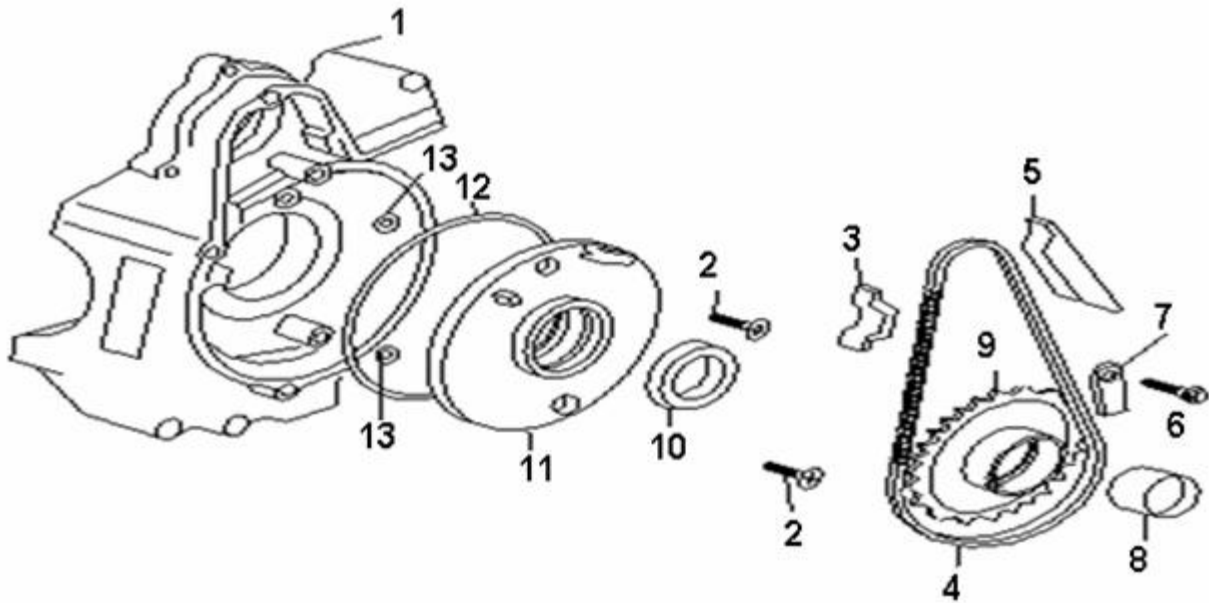

004	WD50-371	STATOR ASSEMBLY	1
005	WD50-372	PIN, LOCATING	1
006	WD50-373	BOLT M6-1.0X32, FLANGE (PT)	2
007	WD50-374	BOLT M14-1.5X8, ALLEN VIEW PORT	1
008	WD50-375	UPPER O-RING SEAL	1
009	WD50-376	BOLT M6-1.0X25, FLANGE (FT)	4
010	WD50-380	BOLT M6-1.0X70, FLANGE (PT)	1
011	WD50-378	GASKET, LEFT CRANKCASE COVER	1
012	WD50-379	VIEW HOLE COVER	1
013	WD50-382	COVER, LEFT CRANKCASE	1
014	WD50-377	BOLT M6-1.0X65, FLANGE (PT)	4

Electric Starting [Image]

Electric Starting

Item No	Part Number	Description	Baja Description	Qty
001	WD50-339	LEFT CRANKCASE		1
002	WD50-384	BOLT M6-1.0X10, FLAT (FT)		4
003	WD50-385	TENSION PLATE, CHAIN		2
004	WD50-386	TRANSMISSION CHAIN		2
005	WD50-387	GUIDE PLATE, CHAIN		1
006	WD50-389	BOLT M5-0.8X12, HEX (FT)		2
007	WD50-388	POSITION LIMITED PLATE		1
008	WD50-398	OIL SEAL 17*30*5		1
009	WD50-399	STARTING SPROCKET DRIVEN		1
010	WD50-400	OIL SEAL 30+42+4.5		1
011	WD50-401	COVER, ONEWAY CLUTCH		1
012	WD50-402	O-RING SEAL 107*2		1
013	WD50-514	O-RING SEAL 5.57*1.8		2

Right Crankcase Cover [Image]