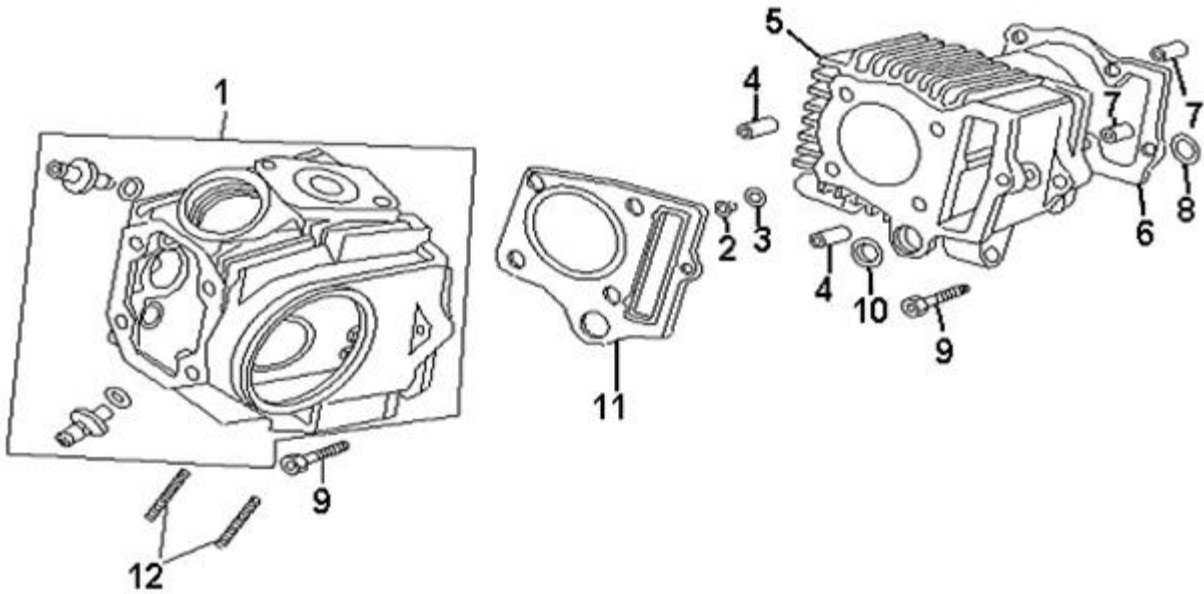

Cylinder

Item No	Part Number	Description	Baja Description	Qty
001	WD50-262	CYLINDER HEAD ASSEMBLY		1
002	WD50-264	BUSHING		1
003	WD50-265	WASHER M8X12X1.50, RUBBER PLATE	RUBBER WASHER	1
004	WD50-266	LOCATING PIN		2
005	WD50-267	CYLINDER		1
006	WD50-268	GASKET	CYLINDER GASKET	1
007	WD50-269	LOCATING PIN		2
008	WD50-270	WASHER 12X16X3, RUBBER		1
009	WD50-271	BOLT M6-1.0X25, HEX (FT)		2
010	WD50-272	WASHER M15X18X3, RUBBER	RUBBER WASHER	1
010	WD50-273	WASHER M12X14X2, PLATE		1
011	WD50-274	GASKET	CYLINDER HEAD GASKET	1
012	WD50-505	STUD BOLT		2

Cylinder Head Cover [Image]