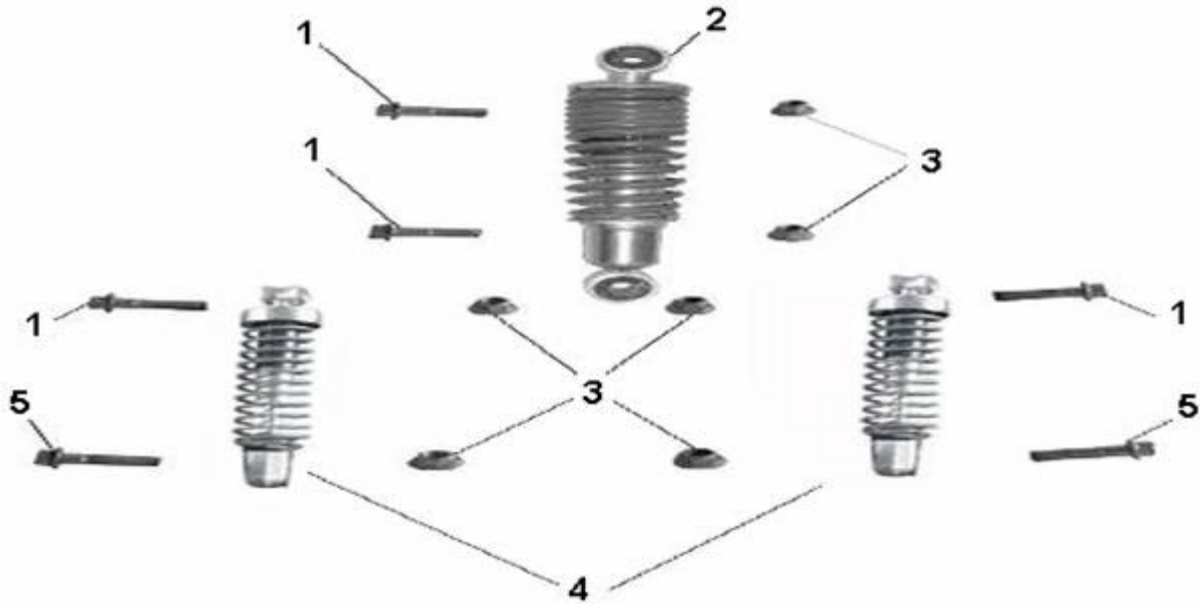

Shock Absorber

Item No	Part Number	Description	Baja Description	Qty
001	WD50-216	BOLT M10-1.25X40, FLANGE (PT)		2
002	WD50-214	SHOCK ABSORBER REAR		1
003	WD50-215	NUT M10-1.25X11, FLANGE SELF LOCK		5
004	WD50-217	SHOCK ABSORBER FRONT (OPP-HM)		2
005	WD50-314	BOLT M10-1.25X45, FLANGE (PT)		2