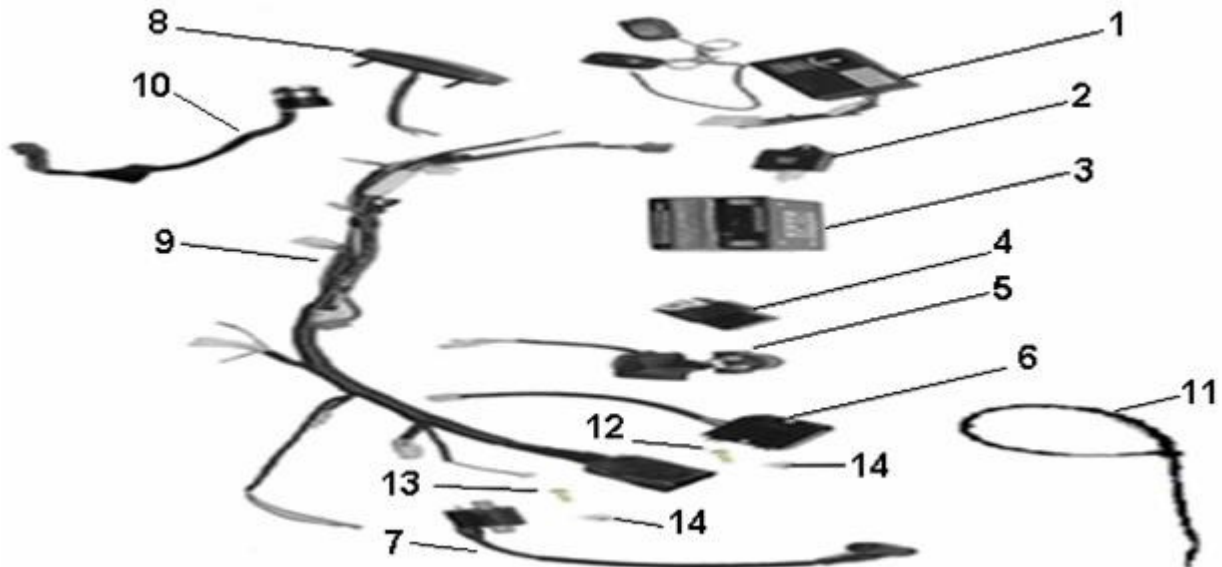

**Seat [Image]**

**Seat**

Item No	Part Number	Description	Baja Description	Qty
001	WD50-234	SEAT ASSY (OPP-HM)		1
003	WD50-236	NUT M6-1.0X6, FLANGE SPRING LOCK		2

**Electrical [Image]**

**Electrical**

Item No	Part Number	Description	Baja Description	Qty
001	WD50-237	REMOTE ENGINE STOP SWITCH ASSY.		1
002	WD50-238	SPEED LIMITER		1
003	40-01-9003	BATTERY (YTX5L-BS-FP)		1
004	WD50-240	CDI		1
004	WD50-535	CDI & SPEEDLIMITER		1
005	WD50-241	STARTER RELAY		1