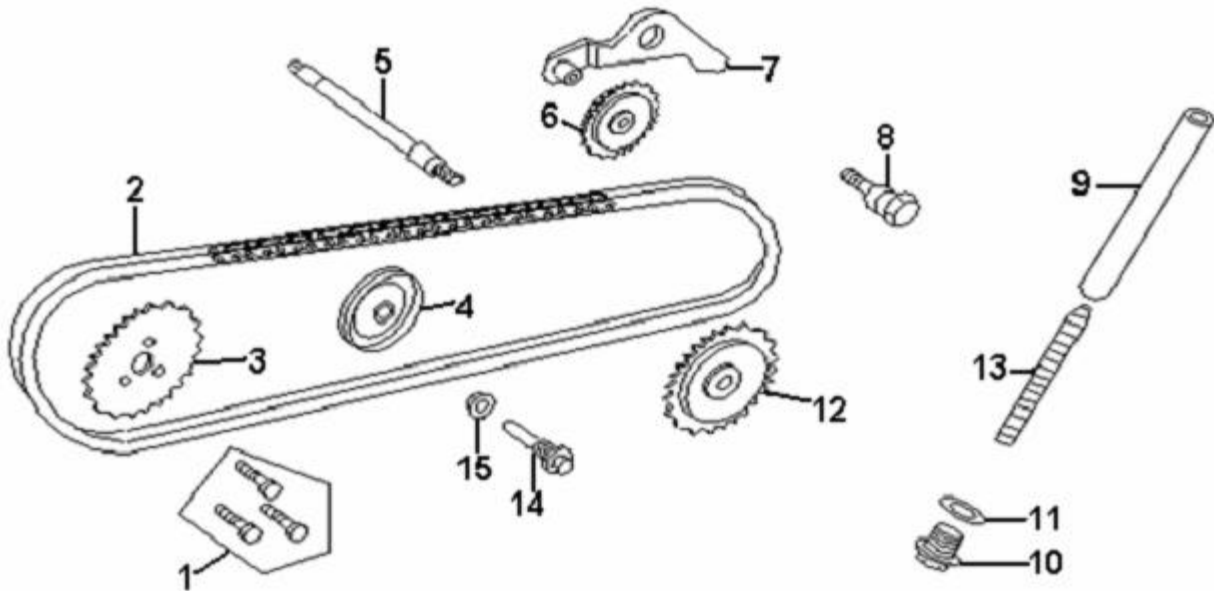

WD50-464	DRIVE GEAR	AVAILABLE WITH WD50-467	2
	WD50-469	WASHER M12X23X1, PLATE	AVAILABLE WITH WD50-467	1
001	WD50-519	RETAINING RING 17 (OPP-HM)		1
002	WD50-455	drive sprocket		2
002	WD50-518	11 TOOTH DRIVE SPROCKET		1
003	WD50-467	MAIN SHAFT ASSY		1
004	WD50-461	COUNTER SHAFT ASSY		1

Timing Chain [Image]

Timing Chain

Item No	Part Number	Description	Baja Description	Qty
	WD50-481	WASHER M6X12X1, PLATE		1
	WD50-482	BOLT M6-1.0X20, FLANGE (FT)		1
001	WD50-471	BOLT M5-0.8X10, HEX (FT)		3
002	WD50-472	timing chain		1
003	WD50-473	TIMING DRIVEN CHAIN		1
004	WD50-474	CHAIN TROLLEY ASSEMBLY		1
005	WD50-475	OIL PUMP CHAIN SHAFT		1
006	WD50-476	SPROCKET, TIMING TENSIONER		1
007	WD50-477	TENSIONER COMPONENT		1
008	WD50-478	SHAFT		1
009	WD50-479	ROD		1
010	WD50-484	BOLT M14-1.5X12, FLANGE (PT/S)		1
011	WD50-483	WASHER M14X20X2, PLATE		1
012	WD50-485	SPROCKET OIL PUMP		1
013	WD50-486	SPRING		1
014	WD50-487	PIN, IDLER SPROCKET		1
015	WD50-488	WASHER M8X14X2, PLATE		1

Engine [Image]