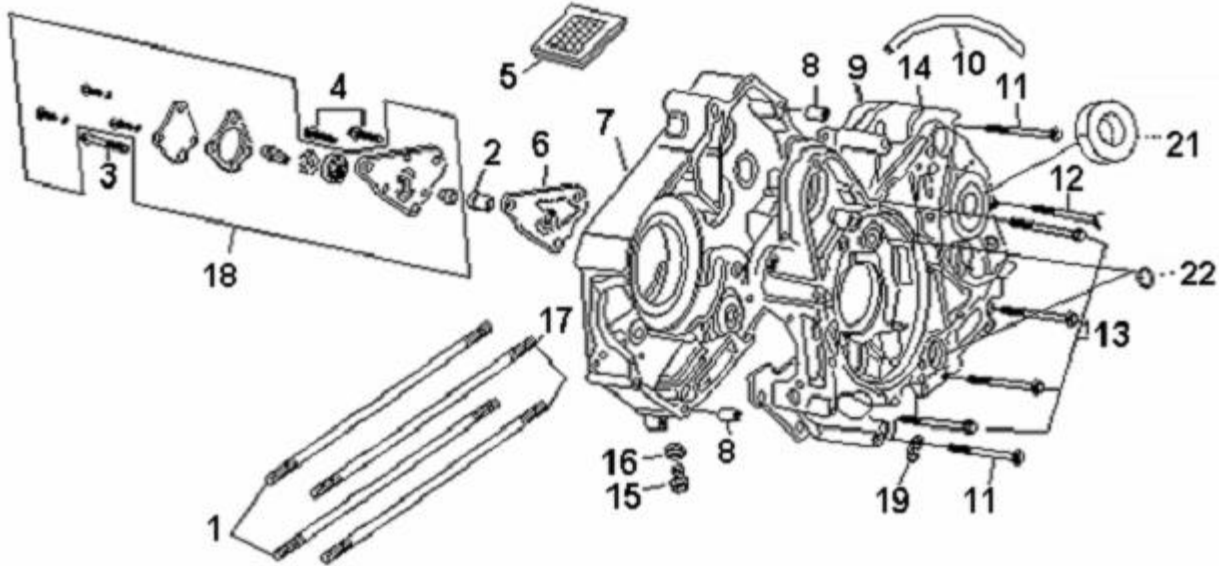

**Crankcase**

Item No	Part Number	Description	Baja Description	Qty
	WD50-326	BOLT M5-0.8X12, HEX (FT)		2
	WD50-512	CLIP, INLET PIPE	ATTACHES WD50-335	1
001	WD50-317	BOLT, CYLINDER A STUD		2
002	WD50-318	SPACER, OIL PUMP CHAIN		1
003	WD50-510	SCREW M6X22		1