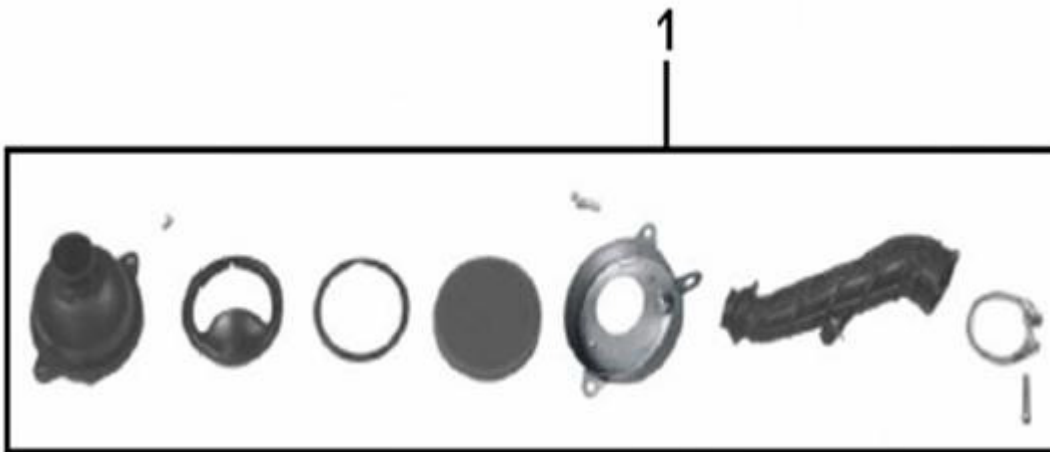

Air Cleaner [Image]

Air Cleaner

Item No	Part Number	Description	Baja Description	Qty
001	WD50-258	AIR CLEANER		1

Cylinder [Image]