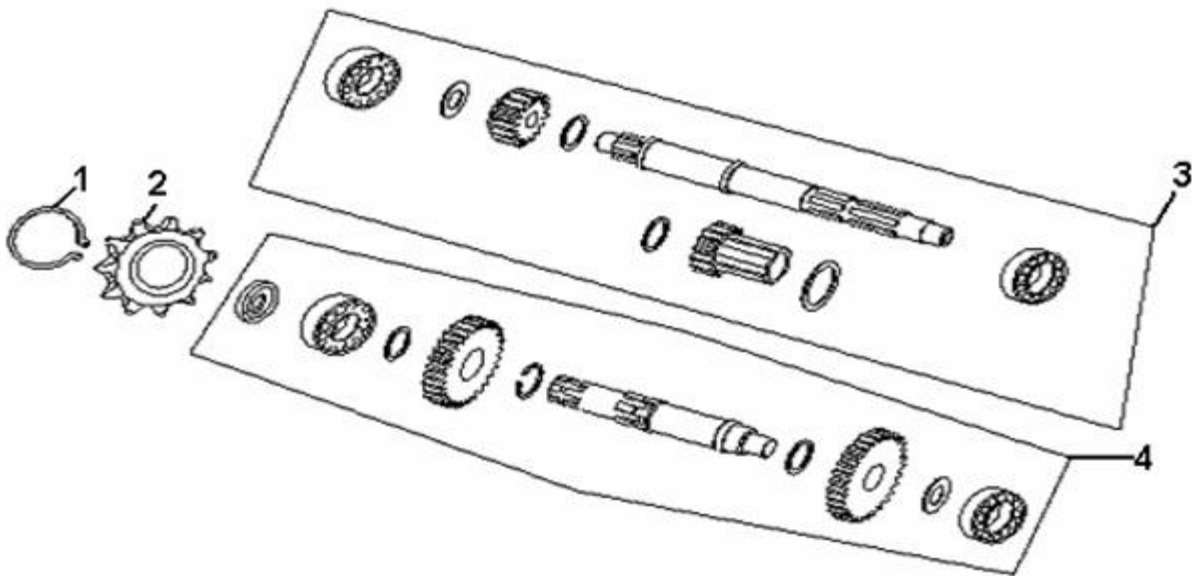

Secondary Clutch

Item No	Part Number	Description	Baja Description	Qty
001	WD50-431	CLUTCH PLATE ASSEMBLY (2,3,4,5,6,7,8,9)	CLUTCH PLATE ASSEMBLY	1
002	WD50-440	gasket, spline	AVAILABLE WITH PART WD50-431	1
003	WD50-441	SPRING	AVAILABLE WITH PART WD50-431	2
004	WD50-442	BEAD	AVAILABLE WITH PART WD50-431	8
005	WD50-443	HOLDER	AVAILABLE WITH PART WD50-431	1
006	WD50-444	GASKET, SPLINE	AVAILABLE WITH PART WD50-431	1
007	WD50-445	NUT	AVAILABLE WITH PART WD50-431	1
008	WD50-446	WASHER M14X24X2, PLATE	AVAILABLE WITH PART WD50-431	1
009	WD50-447	RETAINER	AVAILABLE WITH PART WD50-431	1
010	WD50-448	DRIVEN DISH	AVAILABLE WITH PART WD50-431	1
011	WD50-449	bearing 6003	AVAILABLE WITH PART WD50-431	1
012	WD50-450	driven gear primary		1
013	WD50-451	bushing	AVAILABLE WITH PART WD50-431	1
014	WD50-452	retainer, spline	AVAILABLE WITH PART WD50-431	1

Transmission [Image]

Transmission

Item No	Part Number	Description	Baja Description	Qty
	WD50-463	bearing 6201	AVAILABLE WITH WD50-461	4
	WD50-457	bearing 6203	AVAILABLE WITH WD50-461	1
	WD50-470	BEARING 6001	AVAILABLE WITH WD50-467	1
	WD50-466	bearing 6905	AVAILABLE WITH WD50-467	1
	WD50-520	SPLINE WASHER		2
	WD50-468	drive gear spline	AVAILABLE WITH WD50-467	1
	WD50-454	fixed plate drive sprocket		4
	WD50-453	BOLT M6-1.0X8, HEX (FT)		1
	WD50-456	oil seal	AVAILABLE WITH WD50-461	2
	WD50-459	WASHER M17X26X1, PLATE	AVAILABLE WITH WD50-461 AND WD50-467	2