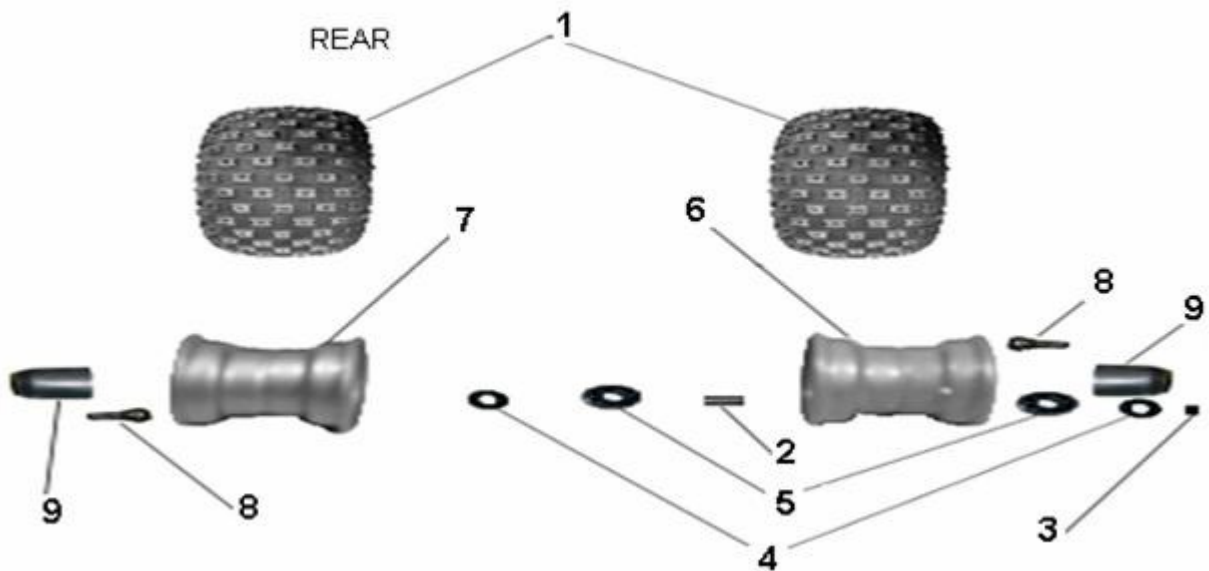

Wheels [Image]

Wheels

Item No	Part Number	Description	Baja Description	Qty
001	WD50-219	TIRE, FRONT & REAR 145/70-6	TIRE, FRONT & REAR (145/70-6)	4
002	WD50-315	SPACER (OPP-HM)		2