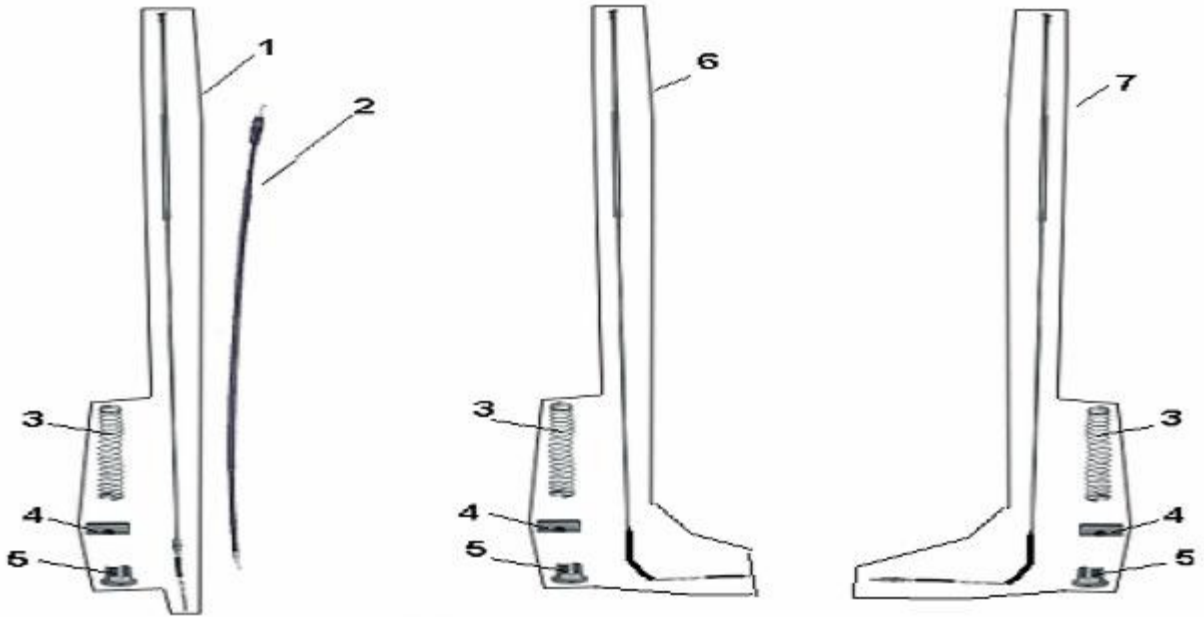

Cables

Item No	Part Number	Description	Baja Description	Qty
001	WD50-253	BRAKE CABLE		1
002	WD50-254	THROTTLE CABLE		1
006	WD50-542	FRONT CABLE L		1
007	WD50-543	FRONT CABLE R		1