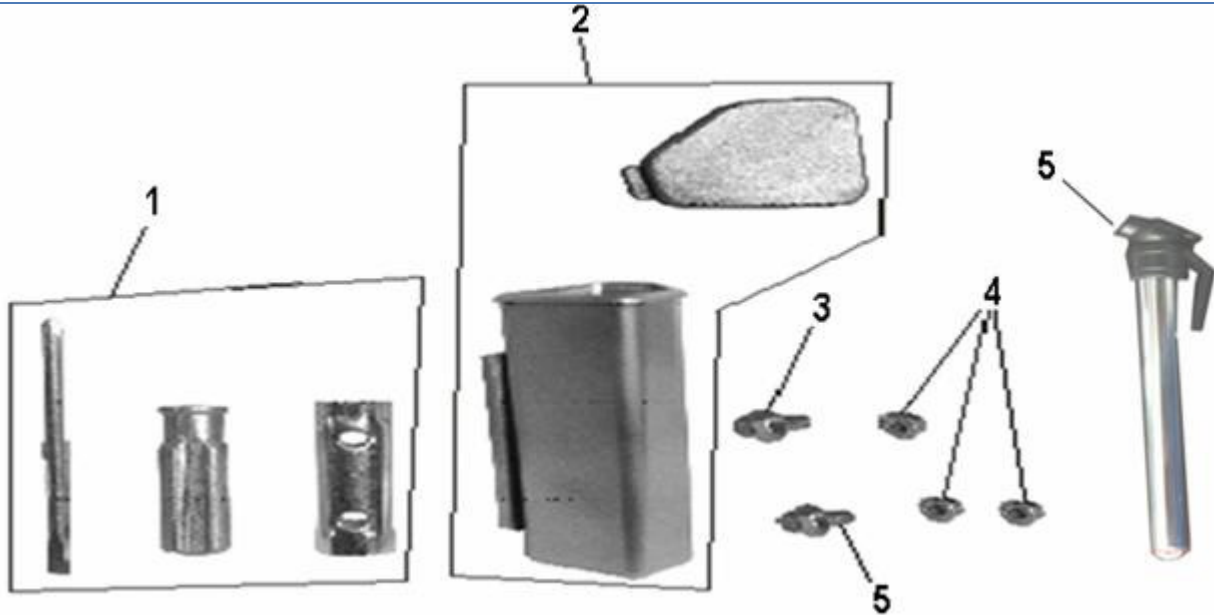

006	WD50-242	RECTIFIER/REGULATOR, W/6 PRONG CONNECTOR		1
007	WD50-243	IGNITION COIL (OPP-HM)		1
008	WD50-244	TAILLIGHT (OPP-HM)		1
009	WD50-245	WIRING HARNESS		1
010	WD50-350	LOCK SWITCH WITH KEYS (6 WIRES, 1 CONNEC	KEY ASSEMBLY, IGNITION	1
011	WD50-316	STRAP		13
012	WD50-321	BOLT M6-1.0X16, ROUND (FT)		1
013	WD50-322	BOLT M6-1.0X24, ROUND (FT)		1
014	WD50-323	NUT M6-1.0X6, FLANGE SPRING LOCK		4

Tool Box [Image]

Tool Box

Item No	Part Number	Description	Baja Description	Qty
	TOOLS-PG01	PRESSURE GAUGE		1
001	WD50-249	TOOL BAG	ASSEMBLY W/ 1,2	1
002	WD50-250	TOOL BOX COVER		1
003	WD50-311	FLANGE BOLT M6*12		1
004	WD50-313	NUT M6-1.0X6, FLANGE SPRING LOCK		3
005	WD50-325	BOLT M6-1.0X25, FLANGE (FT)		1

Cables [Image]