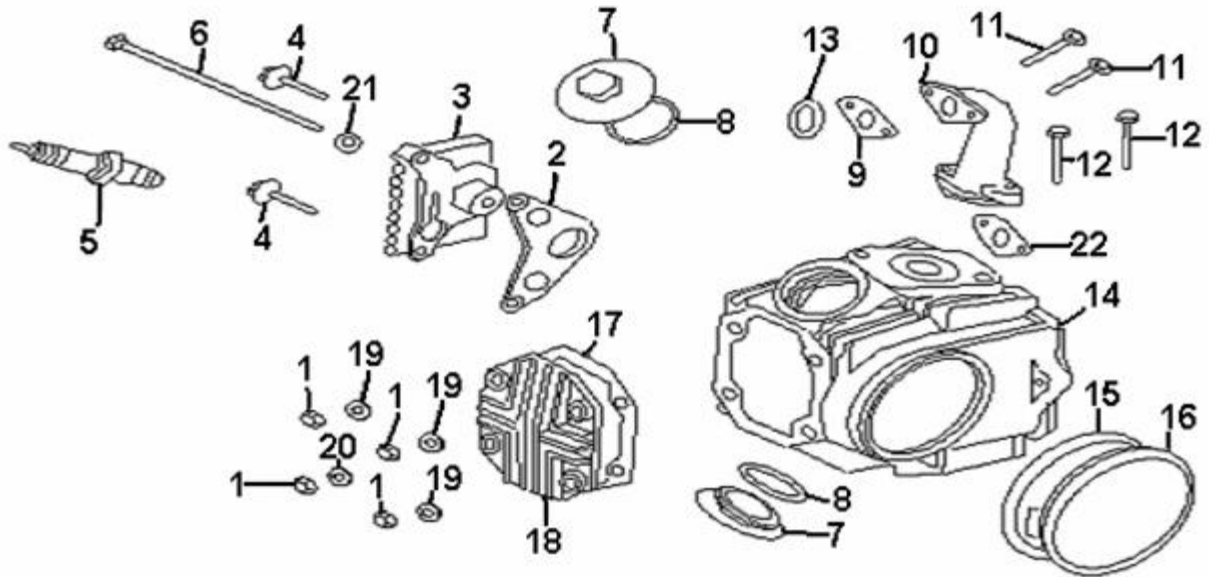

Cylinder Head Cover

Item No	Part Number	Description	Baja Description	Qty
	WD50-508	*CLAMP		2
	WD50-405	CLAMP, HIGH PRESSURE LINE		4
	WD50-507	BOLT		1
001	WD50-275	NUT M6-1.0X14, CAP		4
002	WD50-276	GASKET, RIGHT CYLINDER COVER		1
003	WD50-277	RIGHT CYLINDER COVER		1
004	WD50-278	BOLT M6-1.0X20, FLANGE (FT)		2
005	WD50-279	SPARK PLUG		1
006	WD50-280	BOLT M6-1.0X110, FLANGE (PT)		1
007	WD50-281	VALVE COVER		2
008	WD50-282	O-RING		2
009	WD50-283	INSULATOR, CARBURETOR		1
010	WD50-284	INTAKE PIPE		1
011	WD50-285	BOLT M6-1.0X30, FLANGE (PT)		2
012	WD50-286	BOLT M6-1.0X25, FLANGE (PT)		2
013	WD50-287	O-SEAL RING		1
014	WD50-262	CYLINDER HEAD ASSEMBLY		1
015	WD50-289	GASKET SEAL, LEFT CYLINDER COVER		1
016	WD50-290	LEFT CYLINDER COVER		1
017	WD50-291	GASKET, CYLINDER HEAD COVER		1
018	WD50-292	CYLINDER COVER		1
019	WD50-293	WASHER M6X14X1, PLATE		3
020	WD50-295	COPPER WASHER		1
021	WD50-504	WASHER		1
022	WD50-509	INSULATED WASHER		1

Valve [Image]