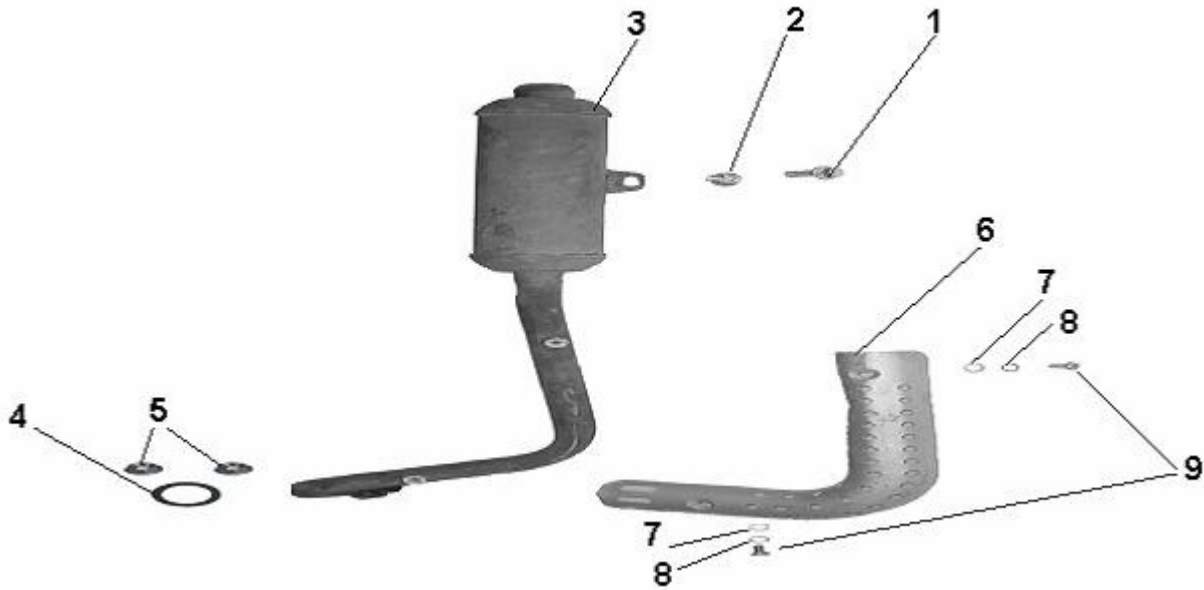

003	WD50-220	SPACER, FRONT	2
004	WD50-221	OIL SEAL, FRONT	4
005	WD50-222	BEARING, FRONT	4
006	WD50-223	WHEEL RIM FRONT (OPP-HM)	2
006	WD50-536	WHEEL, RIM FRONT	2
007	WD50-224	WHEEL RIM REAR	2
008	WD50-225	VALVE STEM	4
009	WD50-226	RIM CAP	4

Muffler [Image]

Muffler

Item No	Part Number	Description	Baja Description	Qty
001	WD50-227	BOLT M8-1.25X20, FLANGE (FT)		1
002	WD50-228	FLANGE NUT		1
003	WD50-229	EXHAUST PIPE ASSY		1
004	WD50-230	WASHER		1
005	WD50-231	NUT M6-1.0X6, FLANGE SPRING LOCK	NUT, FLANGE	2
006	WD50-232	EXHAUST GUARD	EXHAUST GUARD	1
007	WD50-309	WASHER M6X12X2, PLATE		2
008	WD50-310	WASHER M6X10X2, SPRING		2
009	WD50-233	BOLT M6-1.0X12, ROUND (FT)		2

Seat [Image]