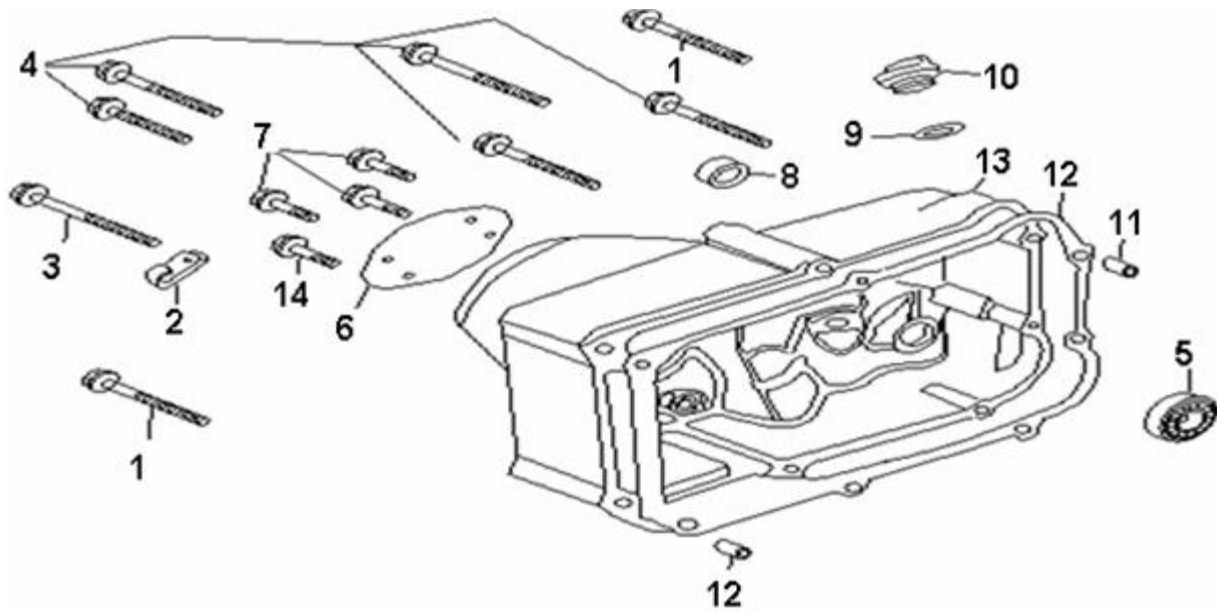

Right Crankcase Cover

Item No	Part Number	Description	Baja Description	Qty
001	WD50-407	BOLT M6-1.0X55, FLANGE (PT)		2
003	WD50-406	BOLT M6X100		2
004	WD50-404	BOLT M6-1.0X65, FLANGE (PT)		1
005	WD50-410	BEARING 6000Z		2
006	WD50-515	VIEW HOLE COVER		1
007	WD50-516	BOLT 92140-06012B		3
008	WD50-411	OIL LEVEL WINDOW		2
009	WD50-412	o-seal ring		1
010	WD50-413	OIL FILL PLUG		4
011	WD50-414	PIN, LOCATING		4
012	WD50-408	CRANKSHAFT CASE GASKET SEAL		1
013	WD50-409	COVER, CRANKCASE RIGHT		1
014	WD50-517	BOLT 924141-06010B		1

Primary Clutch [Image]