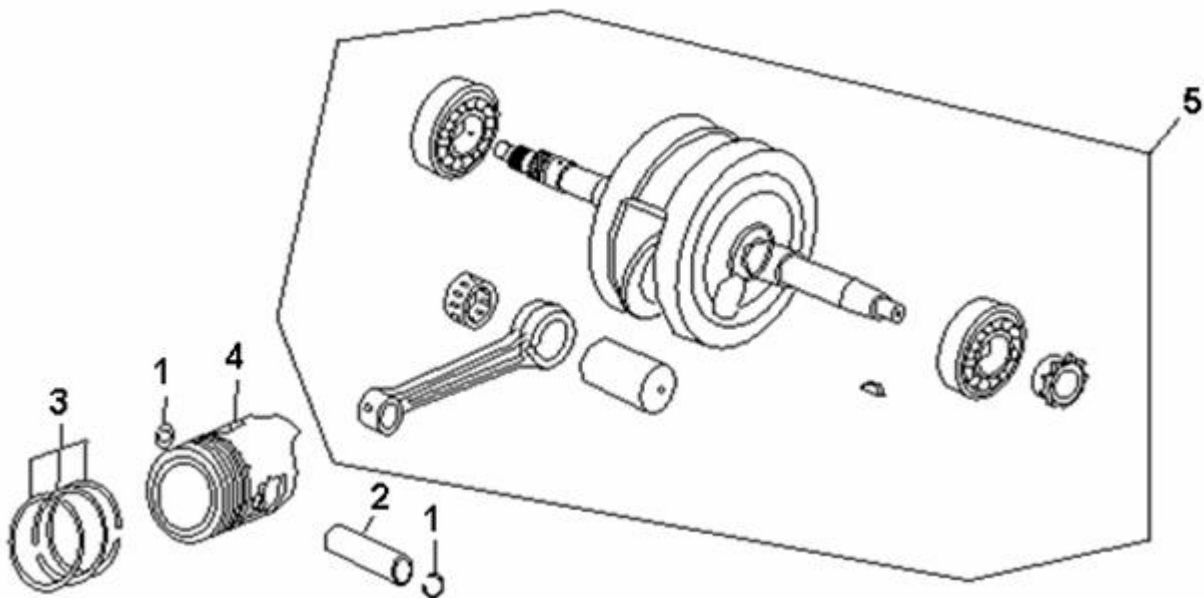

004	WD50-329	BOLT M6-1.0X16, ROUND (FT)	2
005	WD50-330	OIL FILTER ASEMBLY	1
006	WD50-331	GASKET SEAL, OIL PUMP	1
007	WD50-332	RIGHT CRANKCASE	1
008	WD50-333	PIN, LOCATING	2
009	WD50-334	GASKET SEAL, CRANKCASE	1
010	WD50-335	AIR PIPE	1
011	WD50-336	BOLT M6-1.0X60, FLANGE (PT)	1
012	WD50-337	BOLT M6-1.0X50, FLANGE (PT)	2
013	WD50-338	BOLT M6-1.0X65, FLANGE (PT)	3
014	WD50-339	LEFT CRANKCASE	1
015	WD50-341	DRAIN BOLT	1
016	WD50-340	WASHER M12X20X2, PLATE	1
017	WD50-343	STUD BOLT M6-1.0X195	2
018	WD50-342	oil pump assy	1
019	WD50-511	OIL PUMP CLIP	1
021	WD50-513	OIL SEAL 17*29*5	1
022	WD50-514	O-RING SEAL 5.57*1.8	2

Crankshaft [Image]

Crankshaft

Item No	Part Number	Description	Baja Description	Qty
001	WD50-344	CLIP, PISTON PIN		1
002	WD50-345	piston pin		1
003	WD50-346	PISTON RING SET		2
004	WD50-347	piston		2
005	WD50-351	CRANKSHAFT ASSY		1

Starter Motor [Image]