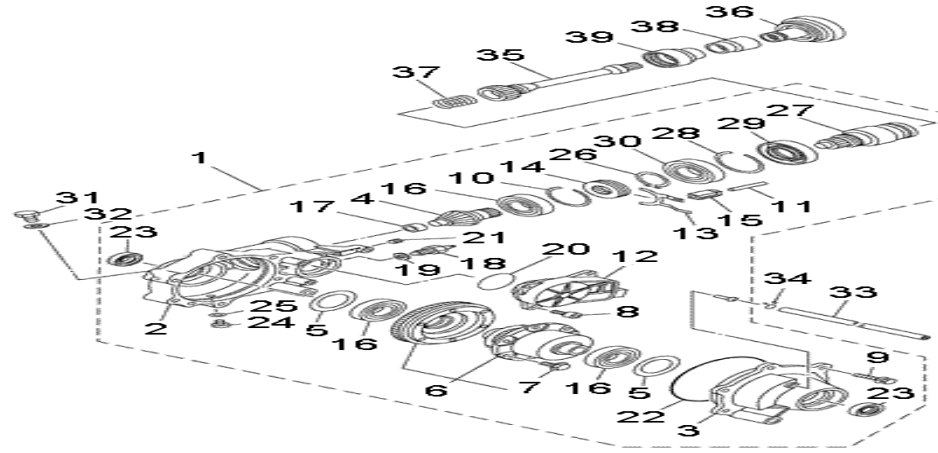

GEARSHIFT ASSEMBLY		MODEL WD400U

Item No.	Part No.	UPC Number	Description	Baja Description	Qty Shipped per order	Qty.	MSRP	Dealer Cost
1	WD400U-688	883099088926	GEARSHIFT ASSY,FRONT BRIDGE		1	1		
2	WD400U-689	883099088933	RIGHT CRANKCASE COVER		1	1		
3	WD400U-690	883099088940	LEFT CRANKCASE		1	1		
4	WD400U-691	883099088957	TOPER GEAR WHEEL,CLUTCH		1	1		
5	WD400U-692	883099088964	FUEL SEAL $\phi 62 \times \phi 50$		1	2		
6	WD400U-693	883099088971	DIFFERENTIAL SPEED OUTER		1	1		
7	WD400U-694	883099088988	FlangeE BOLT M10$\times$18		3	6		
8	WD400U-695	842645085062	BOLT M8X20		3	3		
9	WD400U-696	883099089008	FlangeE BOLT M8$\times$25		3	6		
10	WD400U-697	883099089015	CLIP SPRING		1	1		
11	WD400U-698	883099089022	CYLINDER PIN $\phi 5 \times 46$		1	1		
12	WD400U-699	883099089039	DIVIDED MOVE ASSY		1	1		
13	WD400U-700	883099089046	FORK		1	1		
14	WD400U-701	883099089053	CLUTCH GEAR GASKET		1	1		
15	WD400U-702	883099089060	RANK		1	1		
16	WD400U-703	883099089077	6007 BEARING		1	2