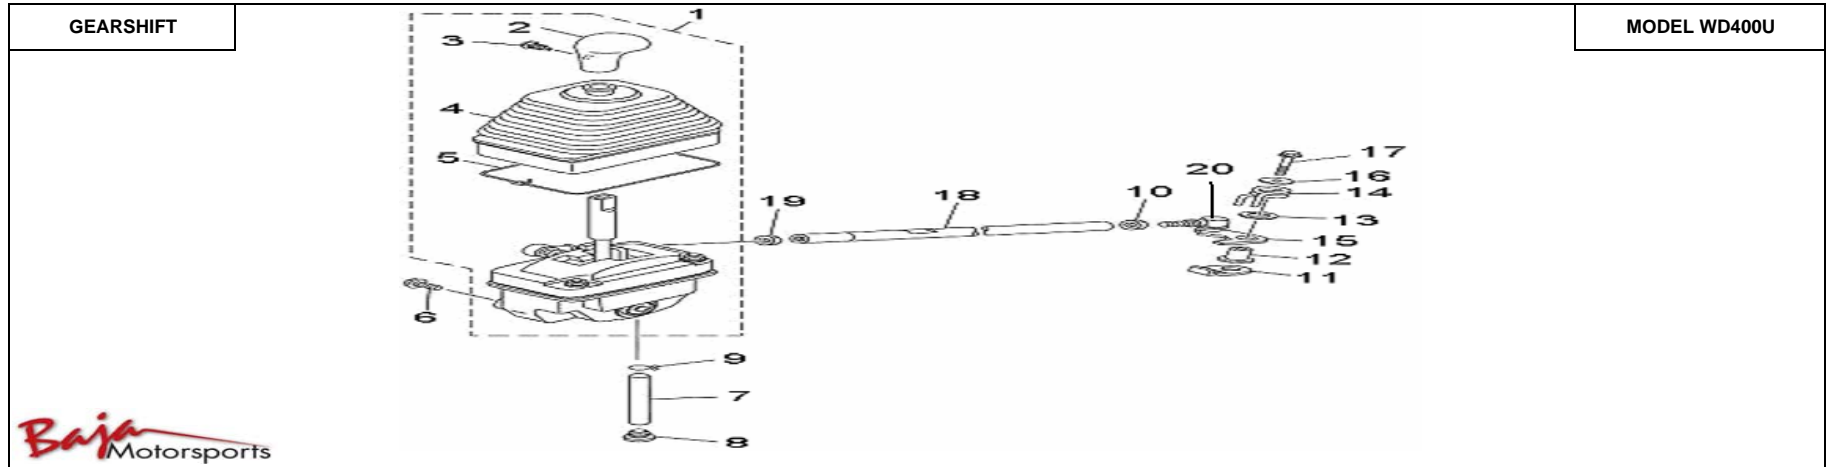

Item No.	Part No.	UPC Number	Description	Baja Description	Qty Shipped per order	Qty.	MSRP	Dealer Cost
1	WD400U-828	883099056185	GEARSHIFT		1	1		
2	WD400U-829	883099090332	LEVER SHEATH		1	1		
3	WD400U-830	883099090349	RUBBER CONNECTING BOLT,GEARSHIFT		1	1		
4	WD400U-831	883099090356	DUSTPROOF RUBBER SHEATH,GEARSHIFT		1	1		
5	WD400U-832	883099090363	CLAMP,DUSTPROOF RUBBER SHEATH,GEARSHIFT		1	1		
6	WD400U-833	883099090370	FlangeE BOLT M8×20		3	3		
7	WD400U-834	883099090387	FUEL OUT PIPE		1	1		
8	WD400U-835	883099090394	DUSTPROOF CAP		1	1		
9	WD400U-836	883099090400	CLIP CLAMP		1	1		
10	WD400U-837	883099090417	NUT(R) M8		1	1		
11	WD400U-838	883099090424	CONNECTING CLIP PIECE,GEARSHIFT		1	1		
12	WD400U-839	883099090431	COLLAR Φ20×1.5-Φ14×17.5-Φ6,CONNECTING ROD,GEARSHIFT		1	1		
13	WD400U-840	883099090448	CONNECTING ROD CUSHION Φ22×Φ13.5×1,GEARSHIFT		1	1		
14	WD400U-841	883099090455	REBOUNCE SPRING,CONNECTING ROD,GEARSHIFT		1	1		
15	WD400U-842	883099090462	CONNECTING CUSHION,GEARSHIFT		1	1		
16	WD400U-843	883099090479	CUSHION Φ 6 ,PLATE		1	1