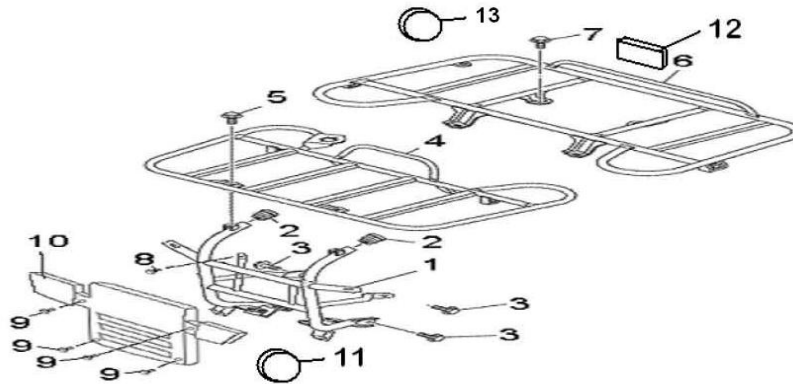

FRONT & REAR RACKS

MODEL WD400U

Item No.	Part No.	UPC Number	Description	Baja Description	Qty Shipped per order	Qty.	MSRP	Dealer Cost
1	WD400U-958	883099091391	FRONT BUMPER COMP		1	1		
2	WD400U-959	883099091407	RUBBER SHIED HEAD,FRONT BUMPER		2	2		
3	WD400U-960	883099091414	BOLT M8×12,FlangeE		4	4		
4	WD400U-961	883099091421	FRONT SHED COMP		1	1		
5	WD400U-962	883099091438	BOLT M8×12,FlangeE		4	4		
6	WD400U-963	883099091445	REAR SHED COMP		1	1		
7	WD400U-964	883099091452	BOLT M8×12,FlangeE		4	4		
8	WD400U-965	883099091469	SCREW M6×30,CROSS LARGE PLATE		2	2		
9	WD400U-966	883099091476	BOLT M8×16,FlangeE		4	4		
10	WD400U-967	883099091483	FRONT PROTECTION COVER COMP		1	1		
11	WD400U-949	842645038730	REFLECTOR, FRONT YELLOW		1	2		
12	WD400U-950	842645038747	REAR REFLECTOR		1	2		
13	WD400U-989	883099135378	REFLECTOR, REAR RED		1	2