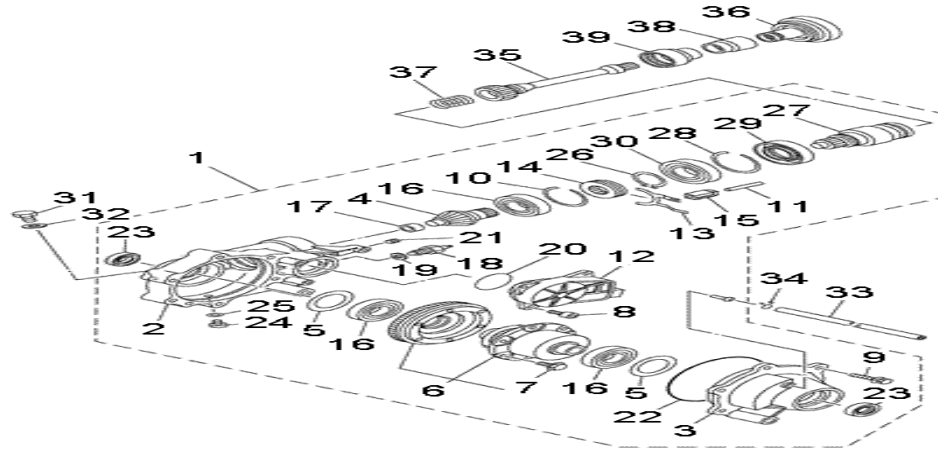

GEARSHIFT ASSEMBLY

MODEL WD400U

Item No.	Part No.	UPC Number	Description	Baja Description	Qty Shipped per order	Qty.	MSRP	Dealer Cost
17	WD400U-704	883099089084	ROLLED NEEDLE BEARING 15BM2112		1	1		
18	WD400U-705	883099089091	TRANSDUCER		1	1		
19	WD400U-706	883099089107	COPPER CUSHION M10		1	1		
20	WD400U-707	883099089114	SEAL O-RING		1	1		
21	WD400U-708	883099089121	COPPER FUEL SPOUT		1	1		
22	WD400U-709	883099089138	O-SEAL RING Φ140		1	1		
23	WD400U-692	883099088964	FUEL SEAL Φ62×Φ50		1	2		
24	WD400U-711	883099089152	BOLT M10X16		1	1		
25	WD400U-712	883099089169	COPPER WASHER Φ10		1	1		
26	WD400U-713	883099089176	CLIP SPRING Φ37		1	1		
27	WD400U-714	883099089183	CLUTCH GEAR WHEEL		1	1		
28	WD400U-715	883099089190	CLIP SPRING Φ72		1	1		
29	WD400U-716	883099089206	FUEL SEAL		1	1		
30	WD400U-717	883099089213	16008 BEARING		1	1		
31	WD400U-718	883099089220	BOLT M14X15		1	1		
32	WD400U-719	883099089237	COPPER WASHER M14		1	1