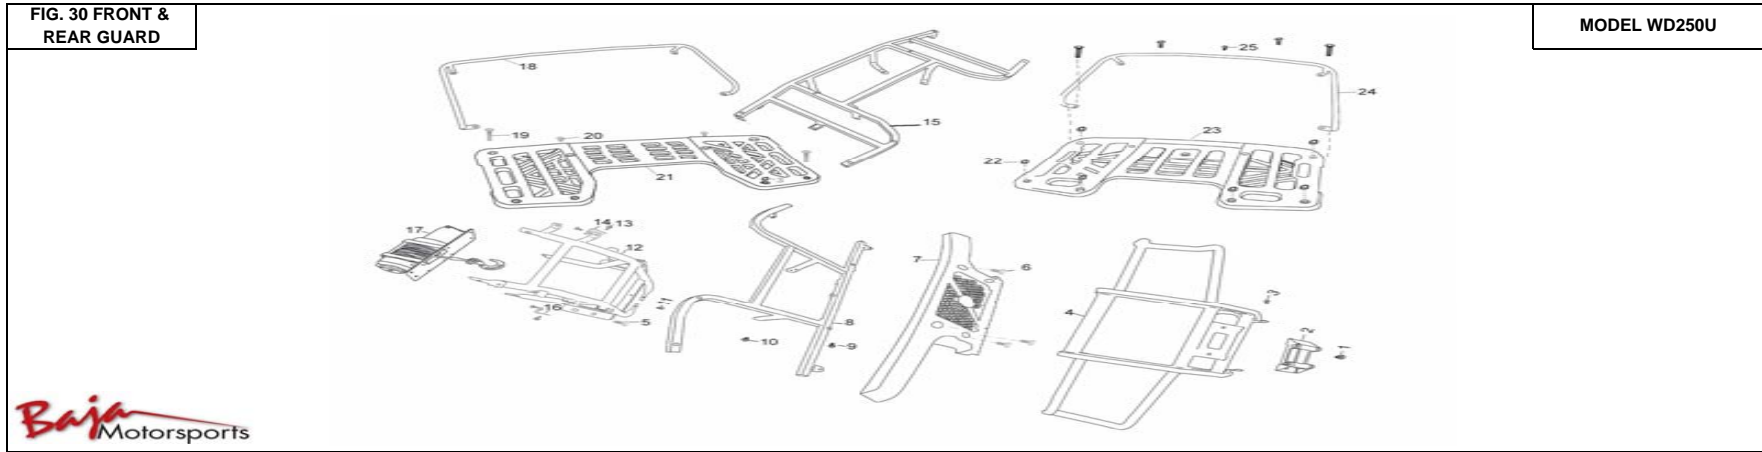

Item No.	Part No.	UPC Number	Description	Baja Description	Qty Shipped per order	Qty.	MSRP	Dealer Cost
30-1	250U-663	883099107337	BOLT M10X16		2	2		
30-2	250U-664	883099107344	ELECTRIC WINCH BRACKET		1	1		
30-3	250U-665	883099107351	BOLT M10X16		3	6		
30-4	250U-666	883099107368	BUMPER		1	1		
30-5	250U-667	883099107375	BOLT M10×16GB/T16674.1,M10×1.25×20,8.8,army green		2	4		
30-6	250U-668	883099107382	BOLT M8X16		2	4		
30-7	250U-669	883099107399	FRONT RACK PANEL		1	1		
30-8	250U-670	883099107405	FRONT RACK		1	1		
30-9	250U-671	883099107412	BOLT M8X16		2	4		
30-10	250U-672	883099107429	BOLT M8X16		2	4		
30-11	250U-673	883099107436	BOLT M8X16		2	2		
30-12	250U-674	883099107443	BUMPER CONNECTION BRACKET		1	1		
30-13	250U-675	883099107450	BOLT M6X12		2	4		
30-14	250U-676	883099107467	NUT		2	2		
30-15	250U-677	883099107474	REAR RACK		1	1		
30-16	250U-678	883099107481	FRONT FENDER BRACKET		2	2