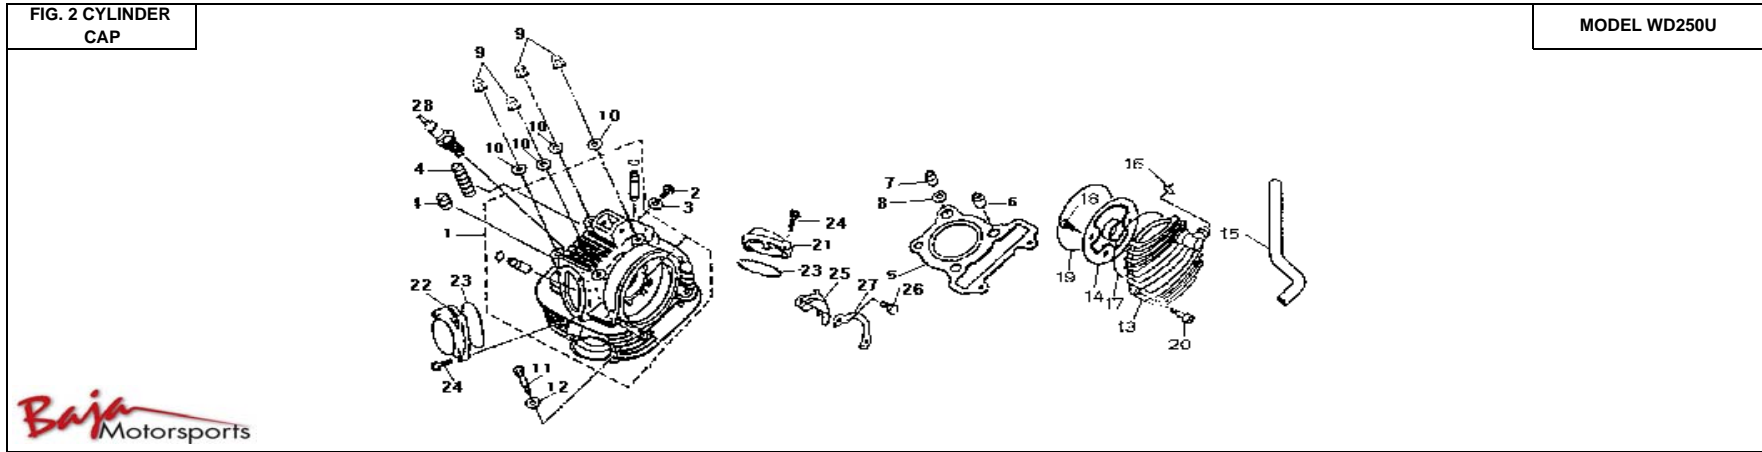

Item No.	Part No.	UPC Number	Description	Baja Description	Qty Shipped per order	Qty.	MSRP	Dealer Cost
2-1	250U-124	883099020209	CYLINDER CAP UNIT		1	1		
2-2	250U-125	883099020216	BOLT 95026-06010		1	1		
2-3	250U-126	883099020223	WASHER		1	1		
2-4	250U-127	883099020230	DAMPER		4	8		
2-5	250U-128	883099020247	CYLINDER CAP SHIM UNIT		1	1		
2-6	250U-129	883099020254	ALIGNMENT PIN 99510-14016		1	2		
2-7	250U-130	883099020261	ALIGNMENT PIN		1	1		
2-8	250U-131	883099020278	OIL SEAL		1	1		
2-9	250U-132	883099020285	CAP NUT		2	4		
2-10	250U-133	883099020292	WASHER		2	4		
2-11	250U-134	883099020308	SCREW M8×45-10.9		2	2		
2-12	250U-135	883099020315	WASHER 8		2	2		
2-13	250U-136	883099020322	SPROCKET CHAMBER COVER UNIT		1	1		
2-14	250U-137	883099020339	OIL BAFFLE UNIT		1	1		
2-15	250U-138	883099020346	AIR DRAIN		1	1		
2-16	250U-139	883099020353	HOOP		1	1