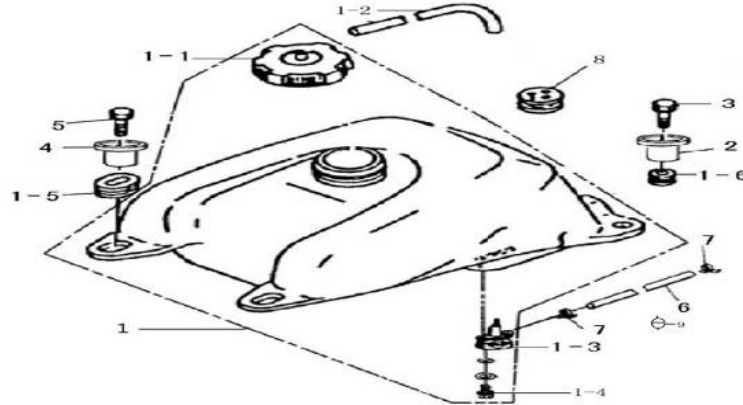

**FIG. 26 FUEL TANK,
FUEL COCK**

MODEL WD250U

Item No.	Part No.	UPC Number	Description	Baja Description	Qty Shipped per order	Qty.	MSRP	Dealer Cost
26-1	250U-502	883099024191	FUEL TANK BODY		1	1		
26-1-1	250U-503	883099024207	GAS CAP		1	1		
26-1-2	250U-504	883099024214	HOSE 5270-05x15 (500mm)		1	1		
26-1-3	250U-505	883099024221	FUEL COCK		1	1		
26-1-4	250U-506	883099024238	SCREW M6X12		1	1		
26-1-5	250U-507	883099024245	RUBBER BUSH OF FUEL TANK		2	2		
26-1-6	250U-508	883099024252	RUBBER BUSH OF FUEL TANK		2	2		
26-2	250U-509	883099024269	BUSHING OF UPPER FUEL TANK COVER		1	1		
26-3	250U-510	883099024276	BOLT M6X40		2	2		
26-4	250U-511	883099024283	BUSHING OF FUEL TANK		1	2		
26-5	250U-512	883099024290	BOLT M6X35		1	1		
26-6	250U-513	883099024306	FUEL INTAKE PIPE		1	1		
26-7	250U-514	883099024313	STEEL WIRE CLASP		2	2		
26-8	250U-515	883099024320	SUPPORTING DAMPER OF AIRFLOW PIPE		1	1		
26-9	250U-516	883099024337	FUEL FILTER		1	1