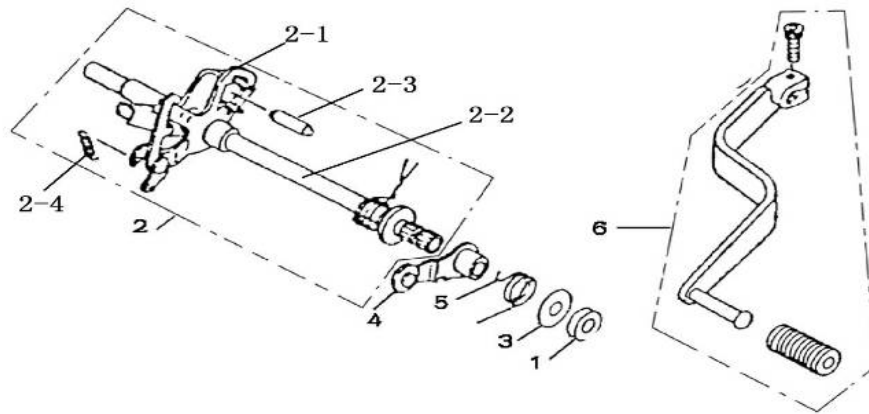

FIG. 6 GEARSHIFT OPERATION DEVICE

MODEL WD250U

Item No.	Part No.	UPC Number	Description	Baja Description	Qty Shipped per order	Qty.	MSRP	Dealer Cost
6-1	250U-232	883099021268	OIL SEAL		1	1		
6-2	250U-233	883099021275	SHIFT ASSY		1	1		
6-2-1			SHIFT LEVER	AVAILABLE WITH PART 2550U-233		1		
6-2-2			SHIFT AXLE	AVAILABLE WITH PART 2550U-233		1		
6-2-3			TORSION SPRING PIN	AVAILABLE WITH PART 2550U-233		1		
6-2-4			TENSION SPRING	AVAILABLE WITH PART 2550U-233		1		
6-3	250U-238	883099021282	WASHER		2	1		
6-4	250U-239	883099021299	LIMIT LEVER ASSY		1	1		
6-5	250U-240	883099021305	LIMIT TORSION SPRING		1	1		
6-6	250U-241	883099021312	SHIFT PEDAL ASSY		1	1