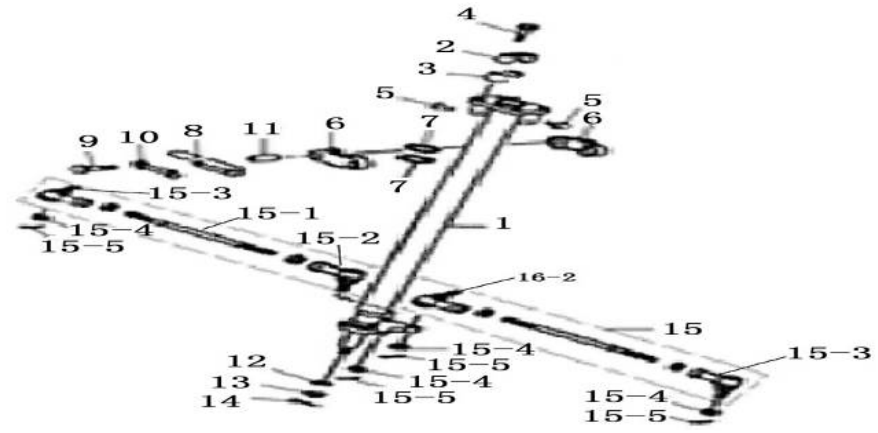

MODEL WD250U

FIG. 19 STEERING VERTICAL POLE

Item No.	Part No.	UPC Number	Description	Baja Description	Qty Shipped per order	Qty.	MSRP	Dealer Cost
19-1	250U-406	883099022944	STEERING UPRIGHT COLUMN WELD		1	1		
19-2	250U-407	883099022951	UPPER GRIPPER BLOCK OF STEERING BAR		1	2		
19-3	250U-408	883099022968	LOWER GRIP SLIPPER OF STEERING BAR		1	1		
19-4	250U-409	883099022975	BOLT M8X50		2	2		
19-5	250U-410	883099022982	BOLT M6X35		2	2		
19-6	250U-411	883099022999	GRIP SLIPPER OF STEERING UPRIGHT COLUMN		1	2		
19-7	250U-412	883099023002	SEALING RING		2	2		
19-8	250U-413	883099023019	WIRE CLIP UNIT		1	1		
19-9	250U-414	883099023026	BOLT M8X60		2	2		
19-10	250U-415	883099023033	LOCKING SHIM		1	1		
19-11	250U-416	883099023040	BUSHING		2	2		
19-12	250U-417	883099023057	WASHER 10		1	1		
19-13	250U-418	883099023064	NUT M10		1	1		
19-14	250U-419	883099023071	COTTER PIN		1	1		
19-15	250U-420	883099023088	STEERING TENSION ROD ASSY	NOT AVAILABLE	1	2		
19-15-1	250U-421	883099023095	TENSION ROD		1	2