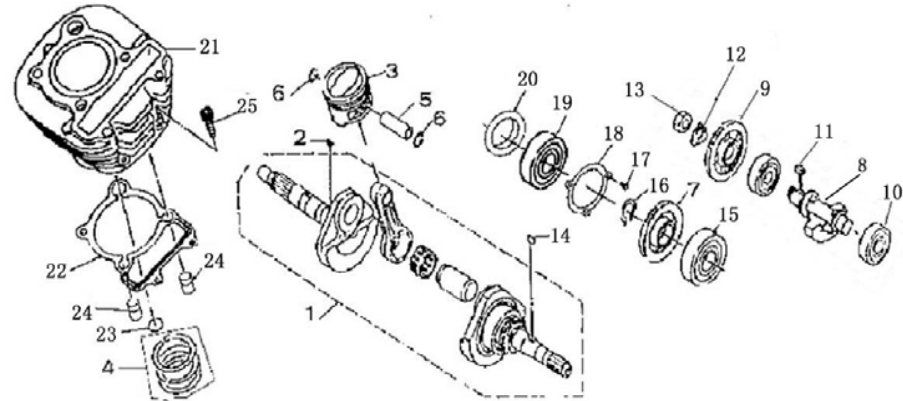

FIG. 3 CRANK CONNECTING ROD **MODEL WD250U**

Item No.	Part No.	UPC Number	Description	Baja Description	Qty Shipped per order	Qty.	MSRP	Dealer Cost
3-1	250U-152	883099020483	CRANK CONNECTING ROD ASSY		1	1		
3-2	250U-153	883099020490	WOODRUFF KEY 3×5×13		1	1		
3-3	250U-154	883099020506	PISTON		1	1		
3-4	250U-155	883099020513	PISTON RING ASSY		1	1		
3-5	250U-156	883099020520	PISTON PIN		1	1		
3-6	250U-157	883099020537	CIRCLIP		2	2		
3-7	250U-158	883099020544	BLANCE SHAFT DRIVING GEAR		1	1		
3-8	250U-159	883099020551	BLANCE SHAFT ASSY		1	1		
3-9	250U-160	883099020568	BLANCE SHAFT DRIVEN GEAR		1	1		
3-10	250U-161	883099020575	BEARING		1	2		
3-11	250U-162	883099020582	WOODRUFF KEY		1	1		
3-12	250U-163	883099020599	LOCKING WASHER		1	1		
3-13	250U-164	883099020605	NUT		1	1		
3-14	250U-165	883099020612	WOODRUFF KEY		1	1