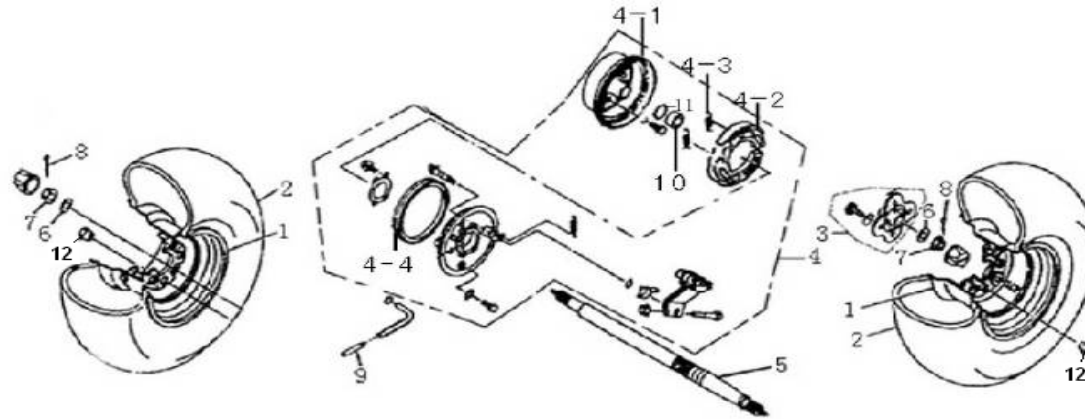

FIG. 24 REAR WHEEL ASSY

MODEL WD250U

Item No.	Part No.	UPC Number	Description	Baja Description	Qty Shipped per order	Qty.	MSRP	Dealer Cost
24-1	250U-476	883099023941	REAR RIM UNIT		1	2		
24-2	250U-477	883099023958	REAR TIRE (22x11-10)		1	2		
24-3	250U-478	883099023965	REAR WHEEL CONNECTING PLATE ASSY		1	1		
24-4	250U-479	883099023972	REAR BRAKE ASSY		1	1		
24-4-1	250U-480	883099023989	REAR BRAKE HUB		1	1		
24-4-2	250U-481	883099023996	BRAKE SHOE UNIT		1	1		
24-4-3			TENSION SPRING	AVAILABLE WITH PART 250U-481		2		
24-4-4	250U-483	883099024009	DUST-PROOF SEAL		1	1		
24-5	250U-484	883099024016	REAR WHEEL AXLE		1	1		
24-6	250U-485	883099024023	WASHER 16		2	2		
24-7	250U-486	883099024030	REAR WHEEL AXLE NUT M16		1	2		
24-8	250U-487	883099024047	COTTER PIN 3.2x30		2	2		
24-9	250U-488	883099024054	AIR FLOW PIPE OF REAR BRAKE		1	1		
24-10	250U-489	883099024061	FLAT WASHER OF REAR BRAKE COVER		1	1		
24-11	250U-490	883099024078	O-RING 30X1.8		1	1		
24-12	250U-398	883099022876	CONNECTING NUT OF FRONT AND REAR WHEELS		4	8