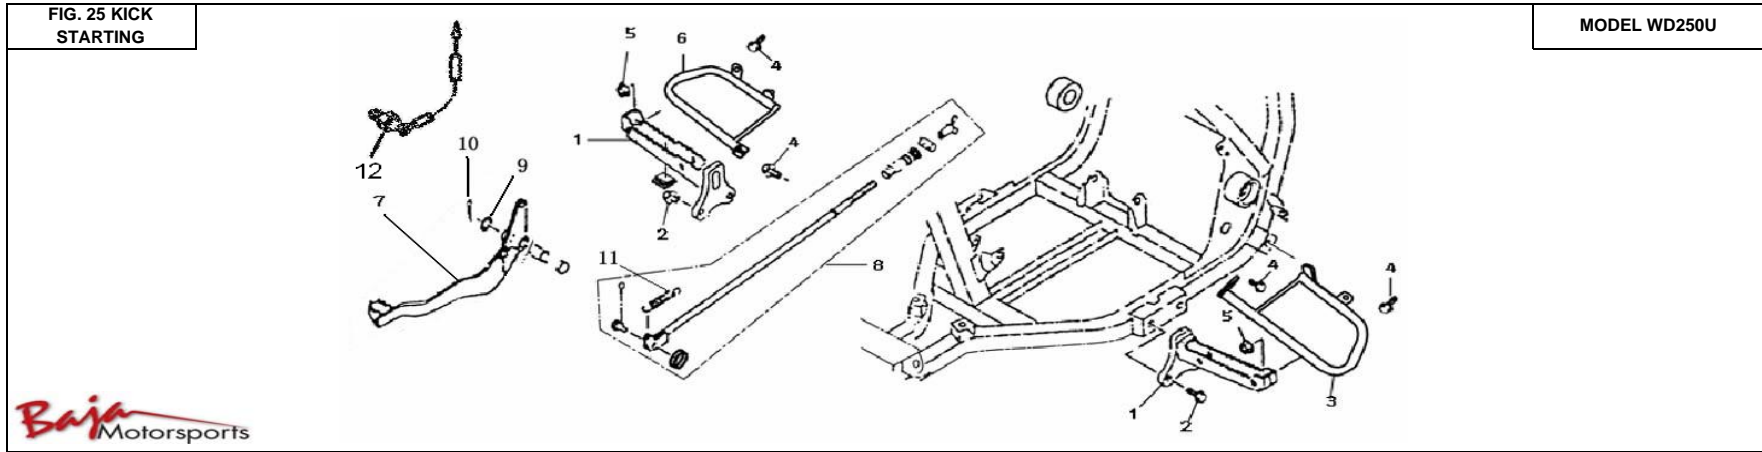

Item No.	Part No.	UPC Number	Description	Baja Description	Qty Shipped per order	Qty.	MSRP	Dealer Cost
25-1	250U-491	883099024085	BRACKET WELD		1	2		
25-2	250U-492	883099024092	BOLT M10×22		2	4		
25-3	250U-493	883099024108	STAND WELD (LEFT)		1	1		
25-4	250U-494	883099024115	BOLT M8×16		3	6		
25-5	250U-495	883099024122	NUT M8		2	4		
25-6	250U-496	883099024139	STAND WELD (RIGHT)		1	1		
25-7	250U-497	883099024146	REAR BRAKE PEDAL ASSY		1	1		
25-8	250U-498	883099024153	REED BRAKE TENSION ROD ASSY		1	1		
25-9	250U-499	883099024160	WASHER 14		1	1		
25-10	250U-500	883099024177	COTTER PIN 4X30		1	1		
25-11	250U-501	883099024184	REAR BRAKE TENSION SPRING		1	1		
25-12	250U-660	883099104442	BRAKE SWITCH		1	1