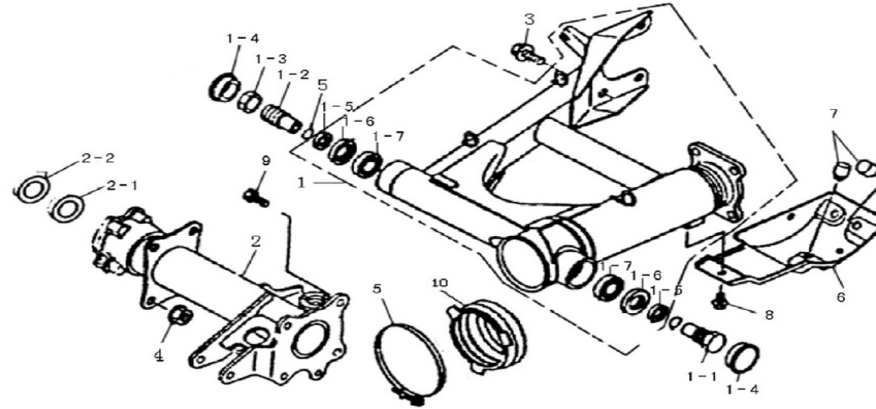

FIG. 22 REAR WHEEL FORK ASSY

MODEL WD250U

Item No.	Part No.	UPC Number	Description	Baja Description	Qty Shipped per order	Qty.	MSRP	Dealer Cost
22-1	250U-439	883099023477	REAR WHEEL FORK UNIT		1	1		
22-1-1	250U-440	883099023484	REAR ARM CONNECTION BOLT(LEFT)		1	1		
22-1-2	250U-441	883099023491	REAR ARM CONNECTION BOLT(RIGHT)		1	4		
22-1-3	250U-442	883099023507	REAR ARM NUT M22(RIGHT)		1	1		
22-1-4	250U-443	883099023514	REAR ARM DUST-PROOF COVER		2	2		
22-1-5	250U-444	883099023521	COLLAR		2	2		
22-1-6	250U-445	883099023538	OIL SEAL		2	2		
22-1-7	250U-446	883099023545	BEARING 30203		2	2		
22-2	250U-447	883099023552	REAR WHEEL AXLE SLEEVE		1	1		
22-2-1	250U-448	883099023569	OIL SEAL		1	1		
22-2-2	250U-449	883099023576	BEARING 6206-2RS		1	1		
22-3	250U-450	883099023583	BOLT M12×25		2	4		
22-4	250U-451	883099023590	NUT M12		2	4		
22-5	250U-452	883099023606	DRIVING AXLE CLAMP UNIT(FRONT)		1	1		
22-6	250U-453	883099023613	LOWER COVER OF GEAR BOX		1	1