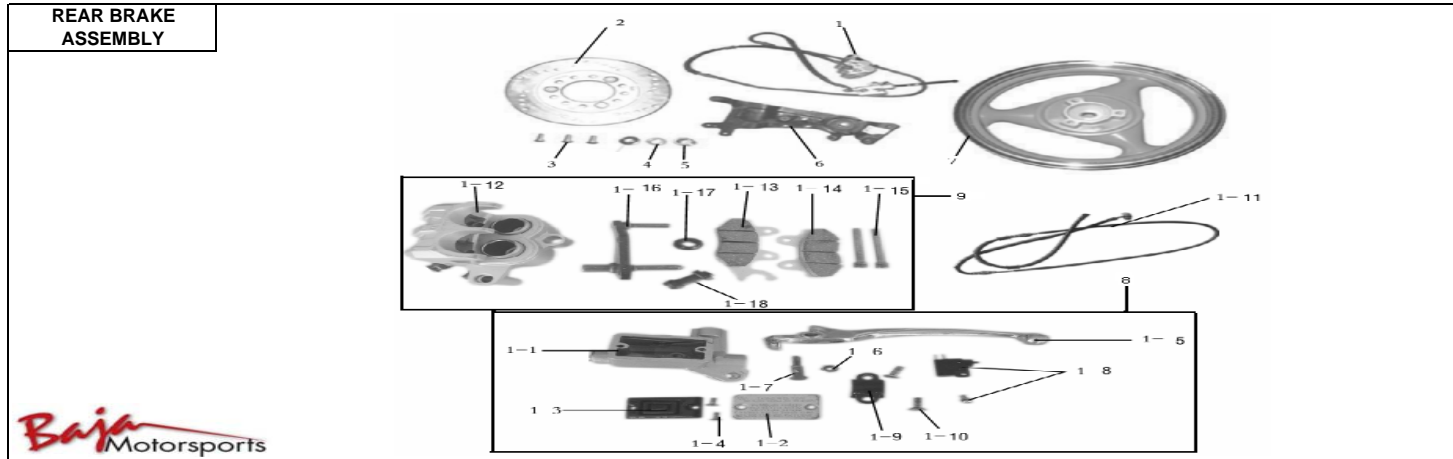

Item No.	Part No.	UPC Number	Description	Baja Description	Qty Shipped per order	Qty.
1	SC150-594	883099119118	REAR LIQUID BRAKE ASSY		1	1
1-1			UPPER PUMP DISK PLATE	AVAILABLE WITH SC150-607		1
1-2			COVER, UPPER PUMP DISK PLATE	AVAILABLE WITH SC150-607		1
1-3			SEAL, UPPER PUMP DISK PLATE	AVAILABLE WITH SC150-607		1
1-4			BOLT M4*10	AVAILABLE WITH SC150-607		2
1-5			LEFT HANDLEBAR	AVAILABLE WITH SC150-607		1
1-6			NUT M6	AVAILABLE WITH SC150-607		1
1-7			BOLT M6*32	AVAILABLE WITH SC150-607		1
1-8			BRAKE SWITCH	AVAILABLE WITH SC150-607		1
1-9			FIXING BOARD LGRIP HOUPER	AVAILABLE WITH SC150-607		1
1-10			BOLT M6*16	AVAILABLE WITH SC150-607		2
1-11	SC150-595	883099119125	VITTA, RR. DISK BRAKE		1	1
1-12			BOTTOM PUMP DISK PLATE	AVAILABLE WITH SC150-608		1
1-13	SC150-596	883099119132	PADS, LEFT AND RIGHT BRAKE		1	1
1-14			RIGHT BRAKE PLATE	AVAILABLE WITH SC150-596		1
1-15			FIXUP BOLT, REAR BRAKE	AVAILABLE WITH SC150-608		2