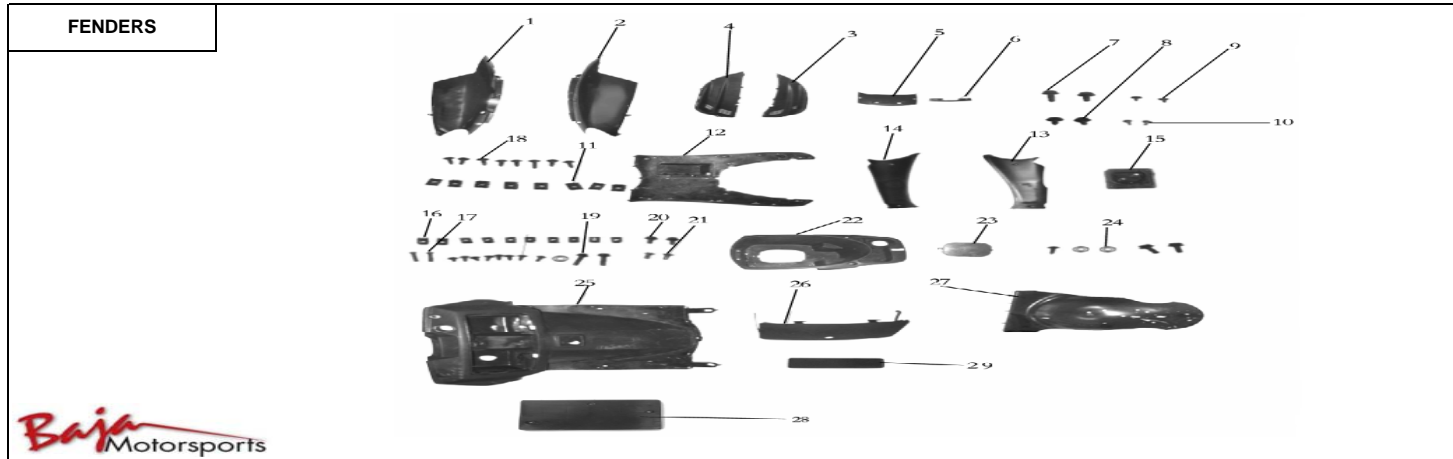

Item No.	Part No.	UPC Number	Description	Baja Description	Qty Shipped per order	Qty.
17	SC150-532	883099118494	SCREW M5*20		2	2
18	SC150-533	883099118500	TAPPING SCREW ST4.2*16		5	10
19	SC150-534	883099118517	BOLT M6*35		2	2
20	SC150-535	883099118524	BOLT M6*16		2	4
21	SC150-536	883099118531	SCREW M6*16		2	2
22	SC150-537	883099118548	GOODS CASE		1	1
23	SC150-538	883099118555	GOODS CASE BOTTOM COVER		1	1
24	SC150-539	883099118562	NUT M6		2	2
25	SC150-540	883099118579	FRONT DOCUMENT CASE		1	1
26	SC150-541	883099118586	FRONT DOCUMENT CASE COVER		1	1
27	SC150-542	883099118593	REAR WHEEL FENDER		1	1
28	SC150-543	883099118609	BATTERY COVER		1	1
29	SC150-544	883099118616	VIN NUMBER COVER		1	1