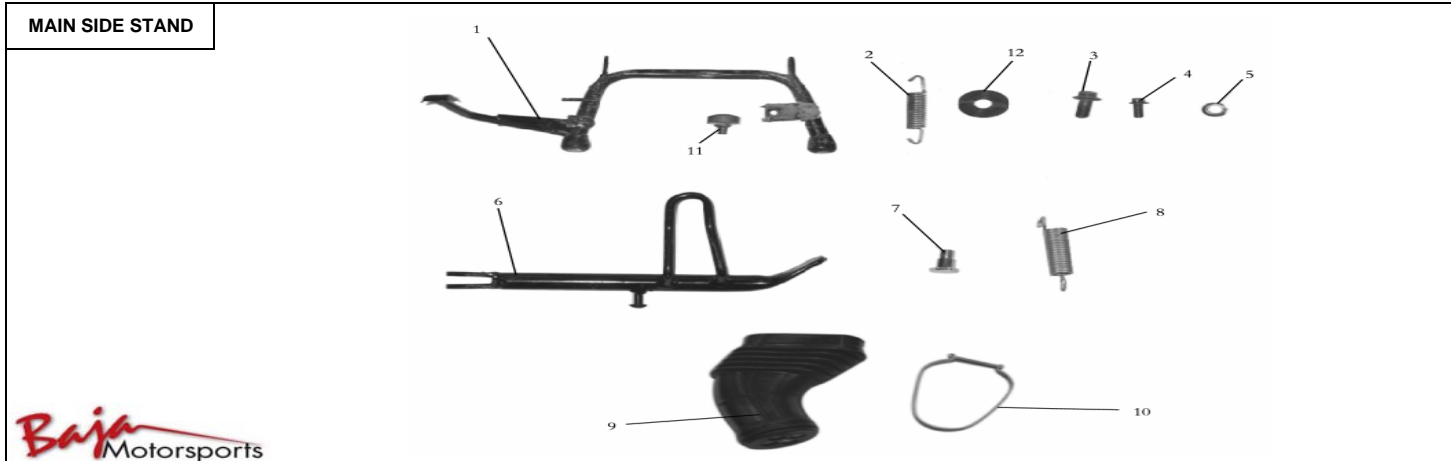

Item No.	Part No.	UPC Number	Description	Baja Description	Qty Shipped per order	Qty.
1	SC150-446	883099117633	MAIN STAND		1	1
2	SC150-447	883099117640	SPRING MAIN STAND		1	1
3	SC150-448	883099117657	BOLT M10*25		2	2
4	SC150-449	883099117664	SCREW M6*25		1	1
5	SC150-450	883099117671	BUSHØ10.5x15x9		2	2
6	SC150-451	883099117688	SIDE STAND		1	1
7	SC150-452	883099117695	BOLT SIDE STAND M10x22		1	1
8	SC150-453	883099117701	SPRING SIDE STAND		1	1
9	SC150-454	883099117718	VENT-PIPE		1	1
10	SC150-455	883099117725	VENT-PIPE HOOP		1	1
11	SC150-456	883099117732	CUSHION WASHER		2	2
12	SC150-457	883099117749	CUSHION RUBBER		1	1