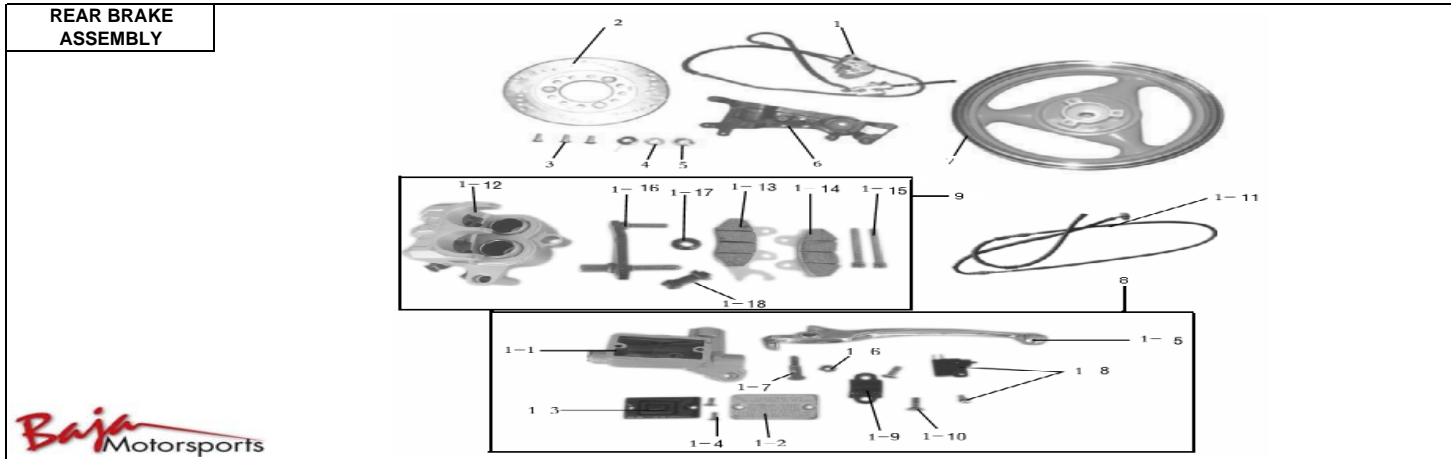

Item No.	Part No.	UPC Number	Description	Baja Description	Qty Shipped per order	Qty.
1-16			ASSEMBLE HOLDER BRAKE	AVAILABLE WITH SC150-608		1
1-17			DUSTPROOF COLLAR 1, RR. DISK BRAKE	AVAILABLE WITH SC150-608		1
1-18			DUSTPROOF COLLAR 2, RR. DISK BRAKE	AVAILABLE WITH SC150-608		1
2	SC150-597	883099119149	REAR BRAKE PLATE		1	1
3	SC150-598	883099119156	SETTING SCREW M8*25,REAR BRAKE		3	3
4	SC150-599	883099119163	SPACER Ø17×Ø25×7		1	1
5	SC150-600	883099119170	SPACER Ø17×Ø25×27		1	1
6	SC150-601	883099119187	REAR CONNECTINGPLATE		1	1
7	SC150-602	883099119194	RIM, REAR		1	1
8	SC150-607	883099119248	LEVER, REAR BRAKE		1	1
9	SC150-608	883099119255	CALIPER, REAR BRAKE		1	1