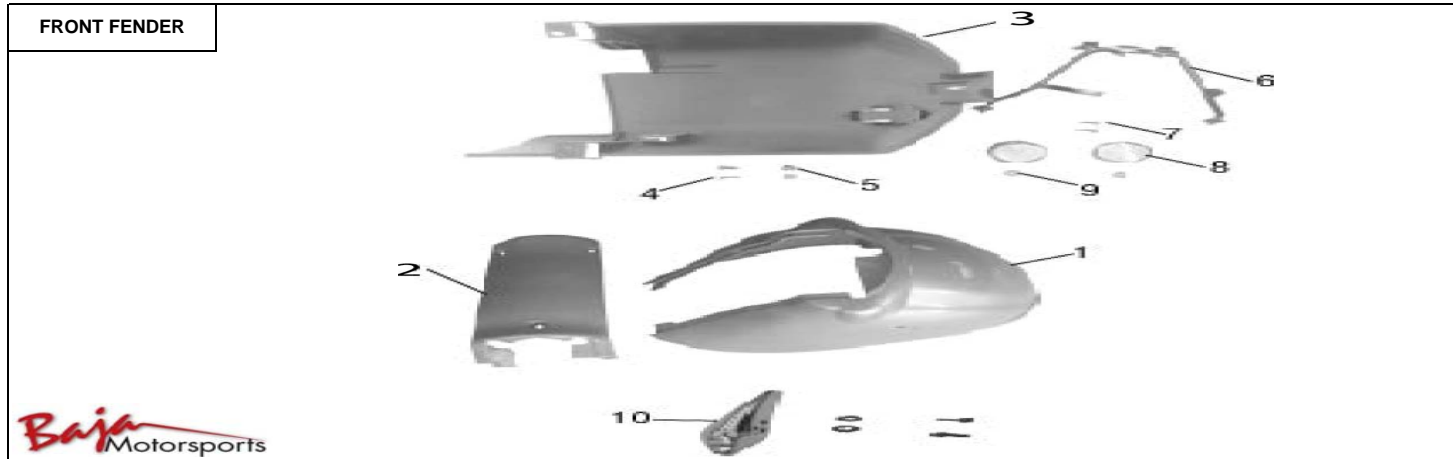

Item No.	Part No.	UPC Number	Description	Baja Description	Qty Shipped per order	Qty.
1	RT50-402	883099142260	FORESIDE OF FRONT FENDER		1	1
2	RT50-403	883099142277	REAR END OF FRONT FENDER		1	1
3	RT50-404	883099142284	SOLEPLATE FOR FRAME		1	1
4	RT50-405	883099142291	BOLT M6×12		1	1
5	RT50-406	883099142307	NUT M6		2	2
6	RT50-407	883099142314	FRONT FENDER BRACKET		1	1
7	RT50-408	883099142321	BOLT M6×12		2	2
8	RT50-409	883099142338	FRONT SIDE RELECTOR		2	2
9	RT50-410	883099142345	NUT M6		2	2
10	RT50-411	883099142352	FRONT FENDER DECORATE PLATE		1	1