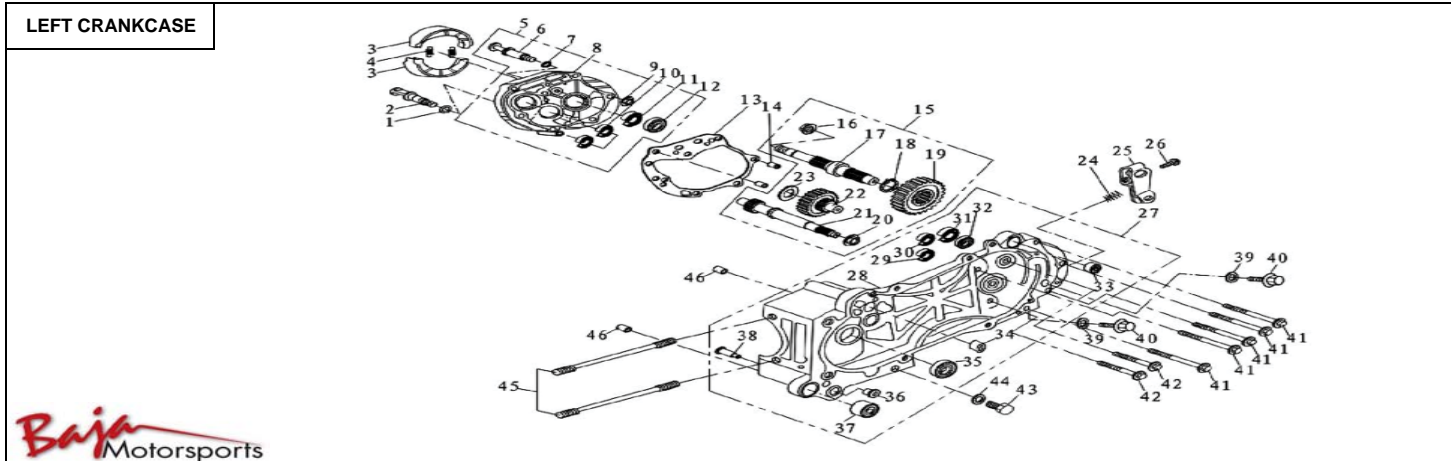

CYLINDER						
Item No.	Part No.	UPC Number	Description	Baja Description	Qty Shipped per order	Qty.
1	RT50-153	883099139772	BOLT,PIVOT CHAIN TENSIONER		1	1
2	RT50-154	883099139789	O-RING $\Phi 15 \times 1.5$		1	1
3	RT50-155	883099139796	TENSIONER CHAIN		1	1
4	RT50-156	883099139802	CHAIN,TIMER ( 82x2x3)		1	1
5	RT50-157	883099139819	GUIDE COMP,CHAIN		1	1
6	RT50-158	883099139826	BOLT M6*18		2	2
7	RT50-159	883099139833	CYLINDER ASSY.		1	1
8	RT50-160	883099139840	ADJUST,CHAIN		1	1
9	RT50-161	883099139857	GASKET,CHAIN ADJUST		1	1
10	RT50-162	883099139864	PIN,DOWEL $\Phi 8 \times 14$		2	2
11	RT50-163	883099139871	GASKET,CYLINDER		1	1

Item No.	Part No.	UPC Number	Description	Baja Description	Qty Shipped per order	Qty.
1	RT50-185	883099140099	O-RING $\Phi$ 11.3*1.3		1	1
2	RT50-186	883099140105	BRAKE CAMSHAFT		1	1
3	RT50-187	883099140112	REAR BRAKE SHOES		2	2
4	RT50-188	883099140129	SPRING, BRAKE SHOE		2	2
6	RT50-190	883099140143	AXLE OF ROCKER		1	1
7	RT50-191	883099140150	O-RING $\Phi$ 7.5*1.5		1	1
8	RT50-192	883099140167	TRANSMISSION COVER		1	1
9	RT50-193	883099140174	NUT,M8		1	1
10	RT50-194	883099140181	BEARING BALL RADIAL 6201		2	2
11	RT50-195	883099140198	BEARING BALL RADIAL 6004-2RS		1	1
12	RT50-196	883099140204	OIL SEAL $\Phi$ 27*42*7		1	1
13	RT50-197	883099140211	GASKET,TRANSMISSION COVER		1	1
14	RT50-198	883099140228	PIN, DOWEL $\Phi$ 10*20		2	2
16	RT50-200	883099140242	NUT M16*1.5		1	1