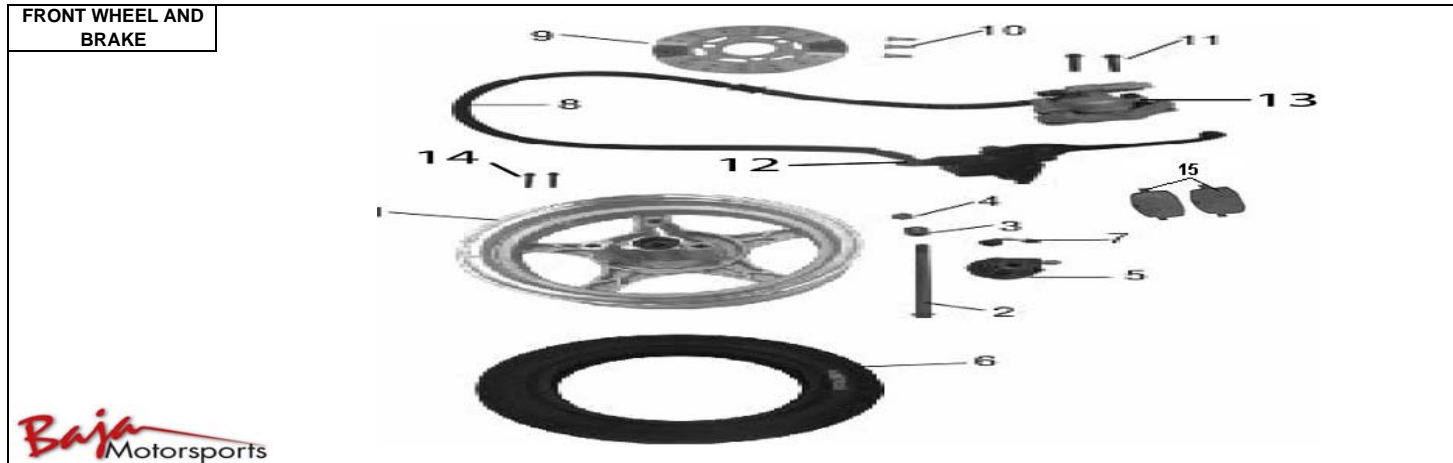

Item No.	Part No.	UPC Number	Description	Baja Description	Qty Shipped per order	Qty.
1	RT50-362	883099141867	FRONT RIM		1	1
2	RT50-363	883099141874	BOLT M10-1.25X195, FLANGE (PT)		1	1
3	RT50-364	883099141881	FRONT BUSHING FOR FRONT WHEEL		1	1
4	RT50-365	883099141898	SELF LOCKED NUT M10		1	1
5	RT50-366	883099141904	SPEED MEASURE		1	1
6	RT50-367	883099141911	TIRE 3.00-10		1	1
7	RT50-368	883099141928	VALVE		1	1
8	RT50-369	883099141935	HOSE, HYDRAULIC LINE		1	1
9	RT50-370	883099141942	BRAKE DISC		1	1
10	RT50-371	883099141959	BOLT M8-1.25X25, ALLEN (PT/S)		3	3
11	RT50-372	883099141966	BOLT M8-1.25X30, FLANGE (PT)		2	2
12	RT50-373	883099141973	BRAKE , FRONT MASTER CYLINDER		1	1
13	RT50-374	883099141980	BRAKE, FRONT CALIPER		1	1
14	RT50-375	883099141997	BOLT M10-1.25X20, BANJO		2	2
15	RT50-149	883099139734	FRONT, BRAKE PADS		1SET	1