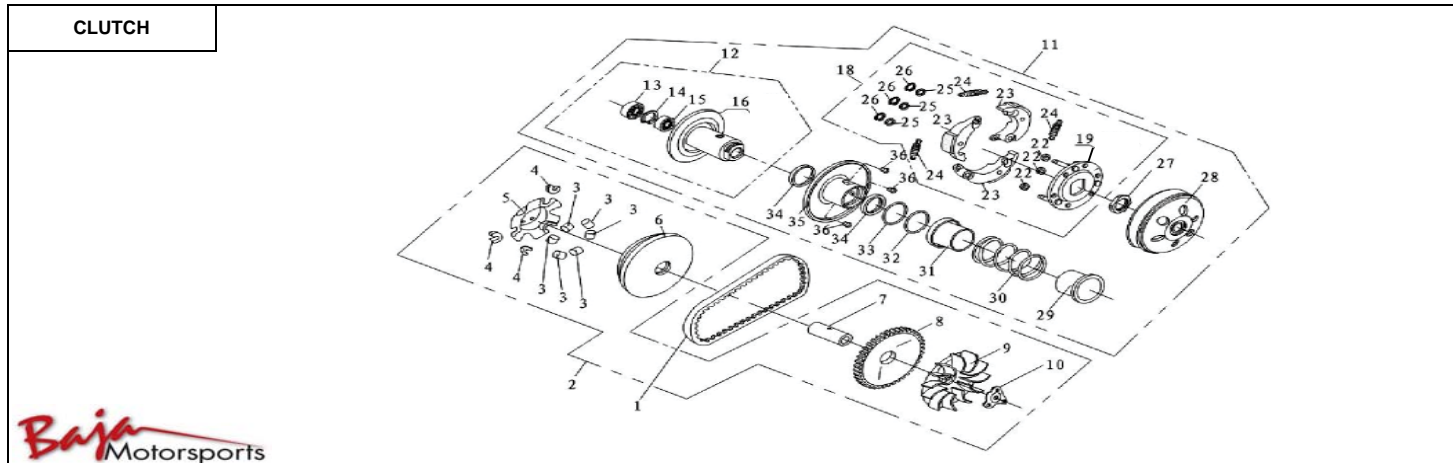

Item No.	Part No.	UPC Number	Description	Baja Description	Qty Shipped per order	Qty.
22	RT50-275	883099140990	RUBBER, CLUTCH DAMPER	AVAILABLE WITH RT50-269 AND RT50-273	3	3
23	RT50-276	883099141003	WEIGHT SET CLUTCH	AVAILABLE WITH RT50-269 AND RT50-273	3	3
24	RT50-277	883099141010	SPRING, CLUTCH	AVAILABLE WITH RT50-269 AND RT50-273	3	3
25	RT50-278	883099141027	WASHER	AVAILABLE WITH RT50-269 AND RT50-273	3	3
26	RT50-279	883099141034	CIRCLIP	AVAILABLE WITH RT50-269 AND RT50-273	3	3
27	RT50-280	883099141041	NUT, SPECIAL	AVAILABLE WITH RT50-269	1	1
28	RT50-281	883099141058	OUTER CLUTCH	AVAILABLE WITH RT50-269	1	1
29	RT50-282	883099141065	COLLAR, SEAL	AVAILABLE WITH RT50-269	1	1
30	RT50-283	883099141072	SPRING, DRIVEN FACE	AVAILABLE WITH RT50-269	1	1
31	RT50-284	883099141089	COLLAR, SPRING	AVAILABLE WITH RT50-269	1	1
32	RT50-285	883099141096	O-RING $\Phi 36 \times 1.5$	AVAILABLE WITH RT50-269	1	1
33	RT50-285	883099141096	O-RING $\Phi 36 \times 1.5$	AVAILABLE WITH RT50-269	1	1
34	RT50-286	883099141102	SEAL, OIL $\Phi 34 \times 39 \times 3$	AVAILABLE WITH RT50-269	2	2
35	RT50-287	883099141119	FACE ASSY, MOVABLE DRIVEN	AVAILABLE WITH RT50-269	1	1
36	RT50-288	883099141126	PIN, ROLLER GUIDE	AVAILABLE WITH RT50-269	3	3