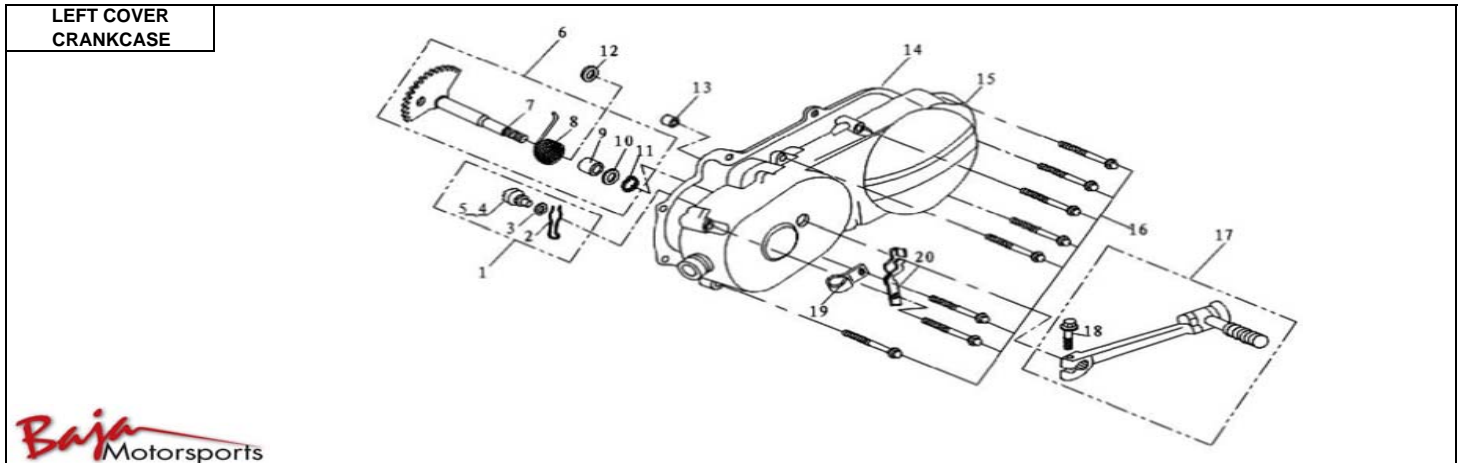

Item No.	Part No.	UPC Number	Description	Baja Description	Qty Shipped per order	Qty.
2	RT50-232	883099140563	SPRING,KICK STARTER		1	1
3	RT50-233	883099140570	WASHER		1	1
4	RT50-234	883099140587	DETENT STARTER		1	1
7	RT50-237	883099140617	SPINDLE ASSY.,KICK STARTER		1	1
8	RT50-238	883099140624	SPRING,KICK STARTER		1	1
9	RT50-239	883099140631	COVER		1	1
10	RT50-240	883099140648	WASHER		1	1
11	RT50-241	883099140655	CIRCLIP Φ14		1	1
12	RT50-242	883099140662	WASHER, PLASTIC		1	1
13	RT50-243	883099140679	BUSH,STARTER		1	1
14	RT50-244	883099140686	GASKET, COVER L.		1	1
15	RT50-245	883099140693	COVER,L.		1	1
16	RT50-246	883099140709	BOLT M6*35		4	8