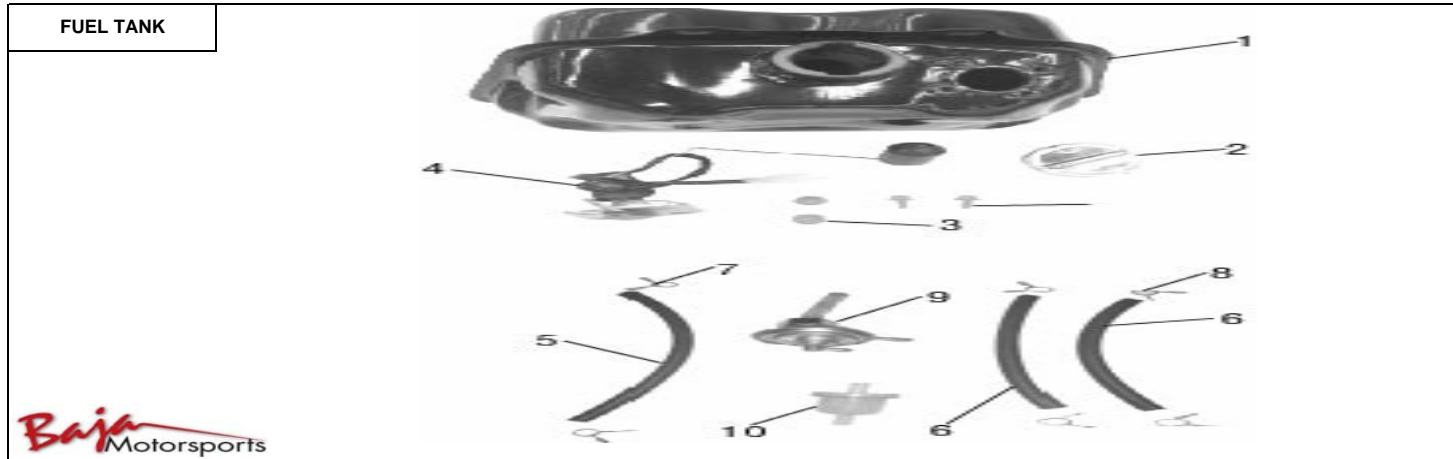

Item No.	Part No.	UPC Number	Description	Baja Description	Qty Shipped per order	Qty.
1	RT50-392	883099142161	FUEL TANK		1	1
2	RT50-393	883099142178	FUEL TANK COVER		1	1
3	RT50-394	883099142185	NUT M6-1.0X6, FLANGE SPRING LOCK		2	2
4	RT50-395	883099142192	SENSOR FOR GAS		1	1
5	RT50-396	883099142208	HOSE Φ7		1	1
6	RT50-397	883099142215	HOSE Φ8		2	2
7	RT50-398	883099142222	CLIPΦ7		2	2
8	RT50-399	883099142239	CLIPΦ8		4	4
9	RT50-400	883099142246	FUEL COCK		1	1
10	RT50-401	883099142253	FILTER, FUEL		1	1