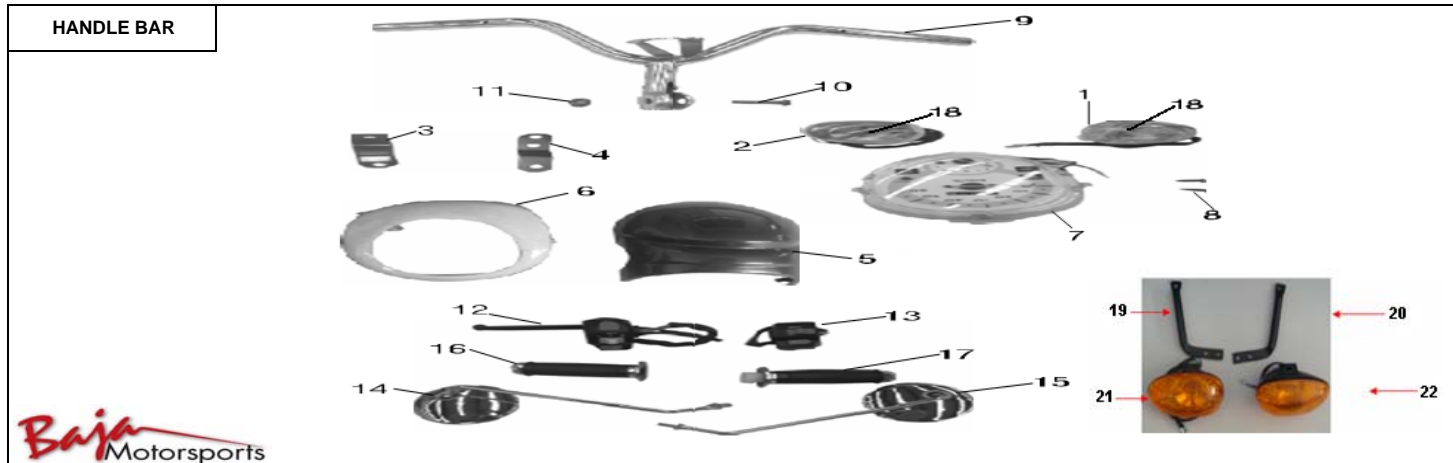

Baja
Motorsports

Item No.	Part No.	UPC Number	Description	Baja Description	Qty Shipped per order	Qty.
1	RT50-320	883099141447	FRONT LEFT TURN SIGNAL 2		1	1
2	RT50-321	883099141454	FRONT RIGHT TURN SIGNAL 2		1	1
3	RT50-322	883099141461	FRONT TURNING LIGHT SETTING BRACKET L		1	1
4	RT50-323	883099141478	FRONT TURNING LIGHT SETTING BRACKET R		1	1
5	RT50-324	883099141485	SPEEDOMETER FRONT COVER		1	1
6	RT50-325	883099141492	SPEEDOMETER REAR COVER		1	1
7	RT50-326	883099141508	SPEEDOMETER		1	1
8	RT50-327	883099141515	SCREW ST4.8x12		2	2
9	RT50-328	883099141522	HANDLEBAR		1	1
10	RT50-329	883099141539	BOLT M10-1.25X45, FLANGE (PT)		1	1
11	RT50-330	883099141546	NUT M10		1	1
12	RT50-331	883099141553	LEFT SWITCH ASSY		1	1
13	RT50-332	883099141560	RIGHT SWITCH ASSY		1	1
14	RT50-333	883099141577	LEFT REARVIEW MIRROR		1	1
15	RT50-334	883099141584	RIGHT REARVIEW MIRROR		1	1
16	RT50-335	883099141591	LEFT GRIP		1	1