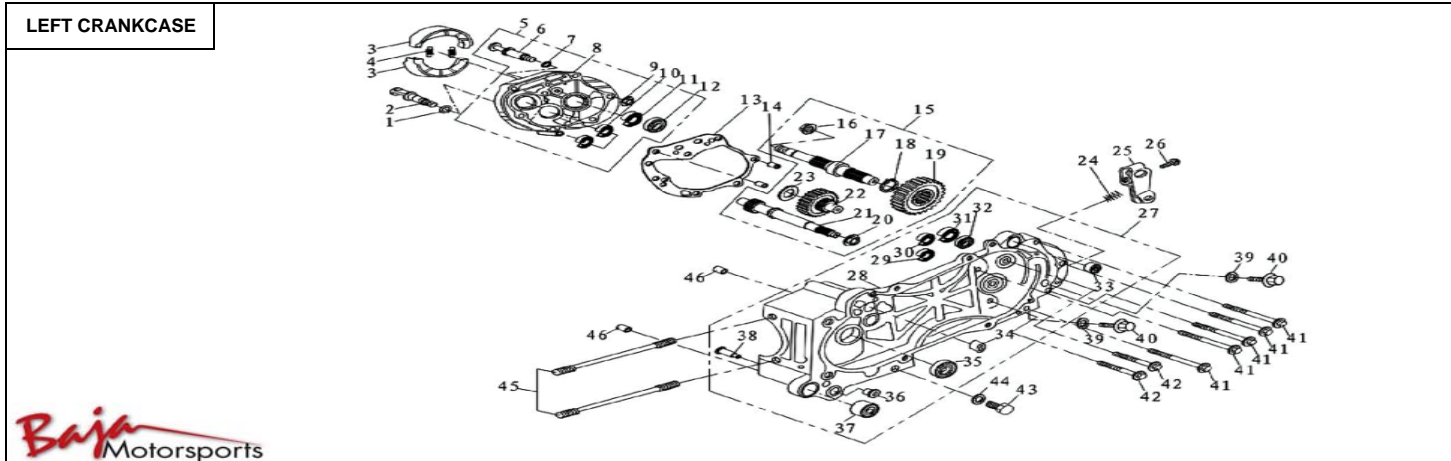

**RT50**

CYLINDER HEAD							
Item No.	Part No.	UPC Number	Description	Baja Description	Qty Shipped per order	Qty.	
17	RT50-131	883099139550	BOLT STUD M6*62		2	2	
18	RT50-132	883099139567	INSULATOR CARB ASSY.		1	1	
19	RT50-133	883099139574	PIPE ASSY.,INLET		1	1	
20	RT50-134	883099139581	NUT M6		2	2	
21	RT50-135	883099139598	BOLT M6*85		2	2	
22	RT50-136	883099139604	VALVE EXHAUST		1	1	
23	RT50-137	883099139611	GASKET,CYLINDER HEAD		1	1	
24	RT50-138	883099139628	PIN DOWEL 8*14		4	4	
25	RT50-139	883099139635	VALVE INLET		1	1	
26	RT50-140	883099139642	BOLT STUD M6*32		2	2	
28	RT50-142	883099139666	SHAFT EXH ROCKER ARM		1	1	
29	RT50-143	883099139673	RING,HEADER COVER SHROUD		1	1	
30	RT50-144	883099139680	NUT,M7		4	4	
31	RT50-145	883099139697	WASHER Φ7		4	4	
32	RT50-146	883099139703	HOLDER ASSY.,CAM SHAFT		1	1	

CYLINDER						
Item No.	Part No.	UPC Number	Description	Baja Description	Qty Shipped per order	Qty.
1	RT50-153	883099139772	BOLT,PIVOT CHAIN TENSIONER		1	1
2	RT50-154	883099139789	O-RING $\Phi 15 \times 1.5$		1	1
3	RT50-155	883099139796	TENSIONER CHAIN		1	1
4	RT50-156	883099139802	CHAIN,TIMER ( 82x2x3)		1	1
5	RT50-157	883099139819	GUIDE COMP,CHAIN		1	1
6	RT50-158	883099139826	BOLT M6*18		2	2
7	RT50-159	883099139833	CYLINDER ASSY.		1	1
8	RT50-160	883099139840	ADJUST,CHAIN		1	1
9	RT50-161	883099139857	GASKET,CHAIN ADJUST		1	1
10	RT50-162	883099139864	PIN,DOWEL $\Phi 8 \times 14$		2	2
11	RT50-163	883099139871	GASKET,CYLINDER		1	1