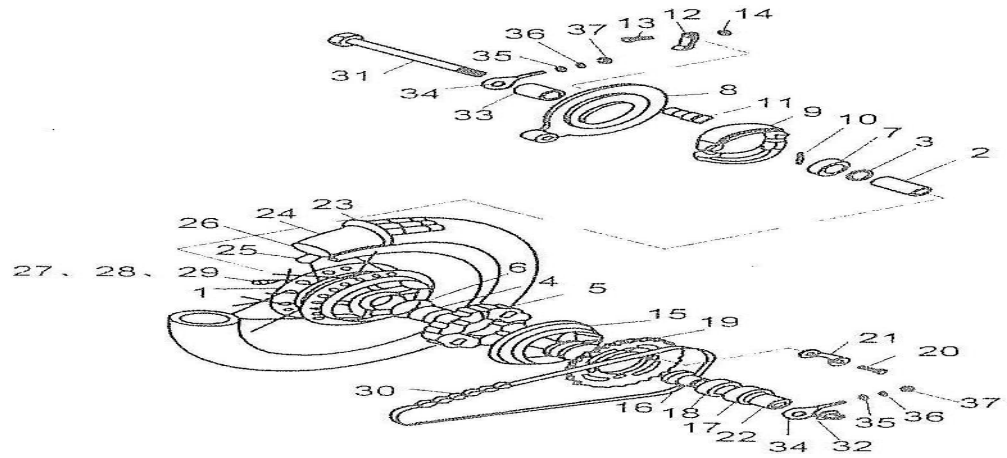

REAR WHEEL		MODEL DR90

Item No.	Part No.	UPC Number	Description	Baja Description	Qty Shipped per order	Qty.	MSRP	Dealer Cost
1			REAR WHEEL HUB	AVAILABLE WITH DR90-511		1		
2	DR90-376	842645048012	BUSH (A)		1	1		
3	DR90-377	842645048029	OIL SEAL (A)		1	1		
4	DR90-378	842645048036	BEARING 60301 (A)		1	1		
5	DR90-379	842645048043	DAMPER RUBBER		1	4		
6	DR90-380	842645048050	O-RING		1	1		
7	DR90-381	842645048067	BEARING 60301 (B)		1	1		
8	DR90-382	842645048074	COVER, REAR BRAKE		1	1		
9	DR90-383	842645048081	SHOES, REAR BRAKE		2	2		
10	DR90-384	842645048098	TENSION SPRING		2	2		
11	DR90-385	842645048104	CAMSHAFT		1	1		
12	DR90-386	842645048111	REAR BRAKE ARM		1	1		
13	DR90-387	842645048128	BOLT		1	1		
14	DR90-235	842645050084	NUT M6		1	1		
15			STOPPER BLOCK	AVAILABLE WITH DR90-428	1	1		
16	DR90-390	842645048159	BUSH, STOPPER BLOCK		1	1