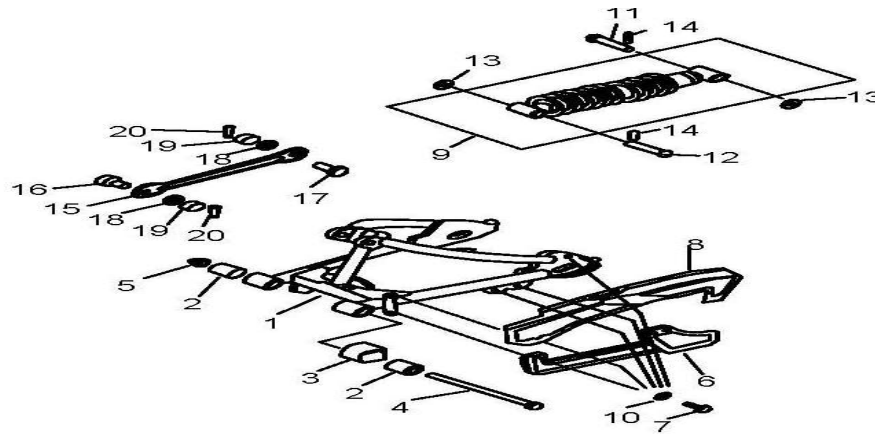

**REAR SWING ARM
& SHOCK**

MODEL DR90

Item No.	Part No.	UPC Number	Description	Baja Description	Qty Shipped per order	Qty.	MSRP	Dealer Cost
15	DR90-291	842645050459	TORSION ROD		1	1		
16	DR90-286	842645050466	BOLT (A)		1	1		
17	DR90-287	842645050473	BOLT (B)		1	1		
18	DR90-288	842645050480	PLATE WASHER 8		2	2		
19	DR90-289	842645050497	NUT M8		2	2		
20	DR90-290	842645050503	COTTER PIN 2X16		2	2