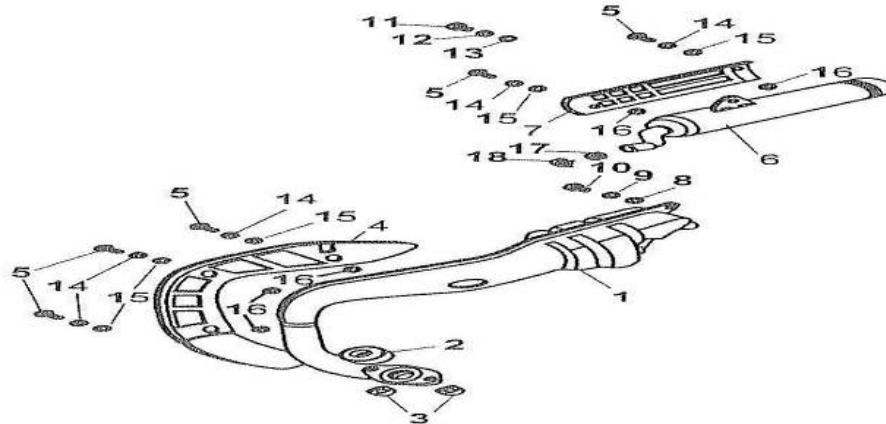

EXHAUST

MODEL DR90

Item No.	Part No.	UPC Number	Description	Baja Description	Qty Shipped per order	Qty.	MSRP	Dealer Cost
17	DR90-547	842645031892	RUBBER BOOST		1	1		
18	DR90-548	842645031915	CLIP		1	1