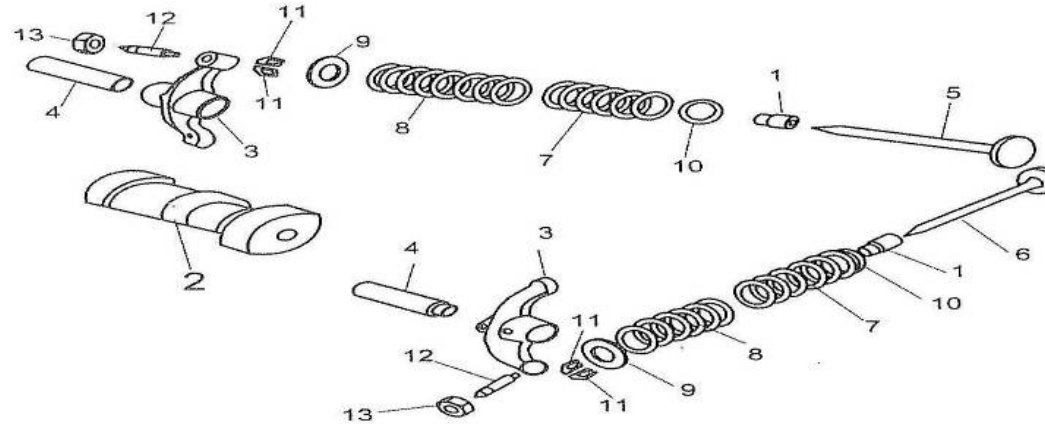

CAMSHAFT VALVE		MODEL DR90

Item No.	Part No.	UPC Number	Description	Baja Description	Qty Shipped per order	Qty.	MSRP	Dealer Cost
1	DR90-039	842645048807	VALVE STEM SEAL GROUP		1	2		
2	DR90-040	842645048814	CAM SHAFT COMP		1	1		
3	DR90-042	842645048821	ROCKER ARM		1	2		
4	DR90-043	842645048838	SHAFT ROCKER ARM		1	2		
5	DR90-044	842645048333	VALVE INTAKE		1	1		
6	DR90-045	842645048340	VALVE, EXHAUST		1	1		
7	DR90-046	842645048845	SPRING, VALVE OUTER		1	2		
8	DR90-047	842645048852	SPRING, VALVE INNER		1	2		
9	DR90-048	842645048869	RETAINER, VALVE SPRING		1	2		
10	DR90-049	842645048876	RETAINER, VALVE SPRING OUTER		1	2		
11	DR90-050	842645048883	VALVE COTTER		2	4		
12	DR90-051	842645048890	SCREW ADJUSTING		2	2		
13	DR90-052	842645048906	NUT TAPPET ADJUSTING		1	2