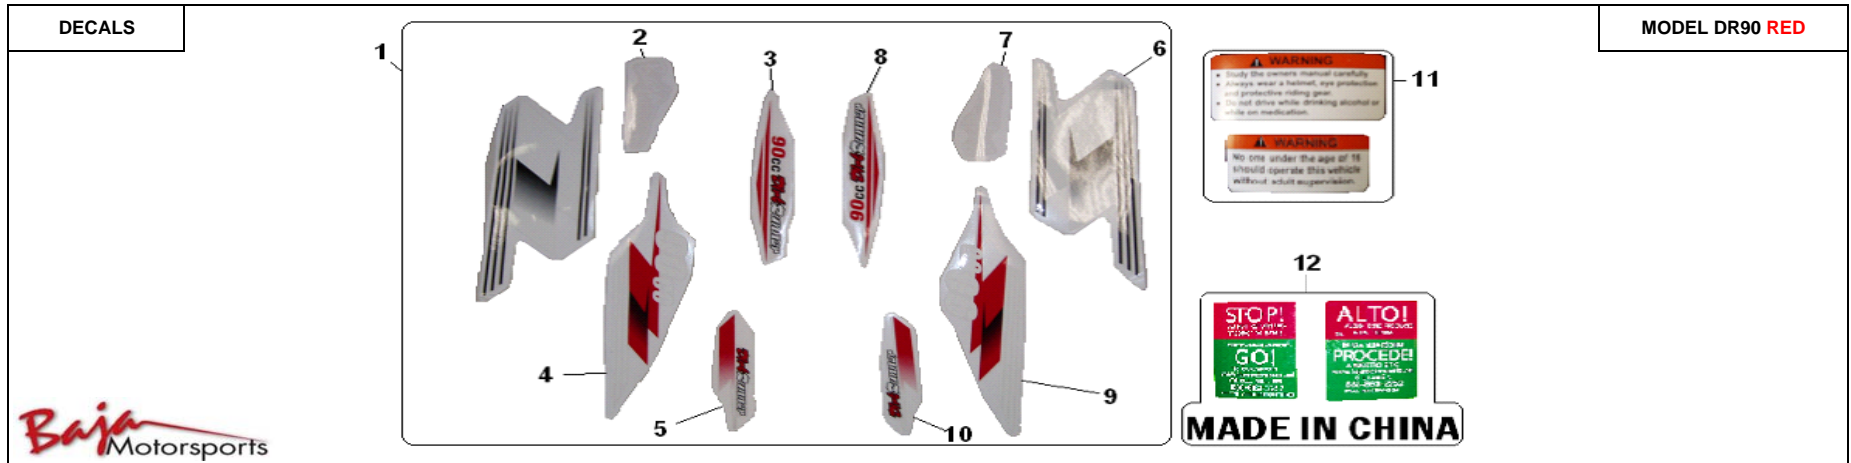

Item No.	Part No.	UPC Number	Description	Baja Description	Qty Shipped per order	Qty.	MSRP	Dealer Cost
1	DR90-626	883099096563	DECAL ASSY		1	1		
2			DECAL, BAJA LOGO FUELTANK WHITE	AVAILABLE WITH DR90-626		1		
3			DECAL, SWINGARM LEFT & RIGHT	AVAILABLE WITH DR90-626		1		
4			DECAL, FRINT REAR FENDER LEFT	AVAILABLE WITH DR90-626		1		
5			DECAL, BACK REAR FENDER LEFT	AVAILABLE WITH DR90-626		1		
6			DECAL, FUELTANK RIGHT	AVAILABLE WITH DR90-626		1		
7			DECAL, BAJA LOGO FUELTANK WHITE	AVAILABLE WITH DR90-626		1		
8			DECAL, SWINGARM LEFT & RIGHT	AVAILABLE WITH DR90-626		1		
9			DECAL, FRINT REAR FENDER RIGHT	AVAILABLE WITH DR90-626		1		
10			DECAL, BACK REAR FENDER RIGHT	AVAILABLE WITH DR90-626		1		
11	DR90-634	883099096648	DECAL, WARNING ASSY		1	1		
12	DR90-635	883099096655	DECAL, NO RETURN ASSY		1	1