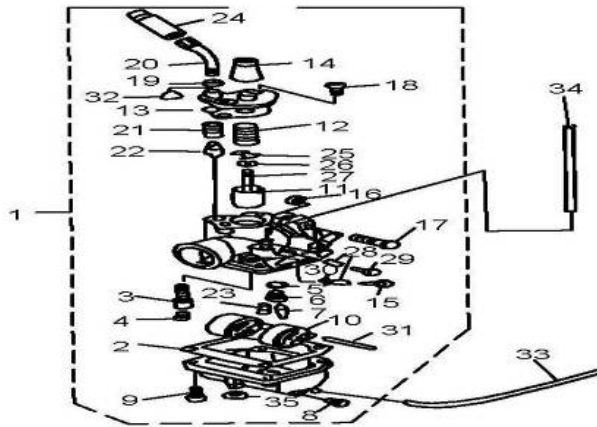

CARBURETOR

MODEL DR90

Item No.	Part No.	UPC Number	Description	Baja Description	Qty Shipped per order	Qty.	MSRP	Dealer Cost
1	DR90-232	842645050053	CARBURETOR ASSY		1	1		
33			HOSE			1		
34			HOSE			1