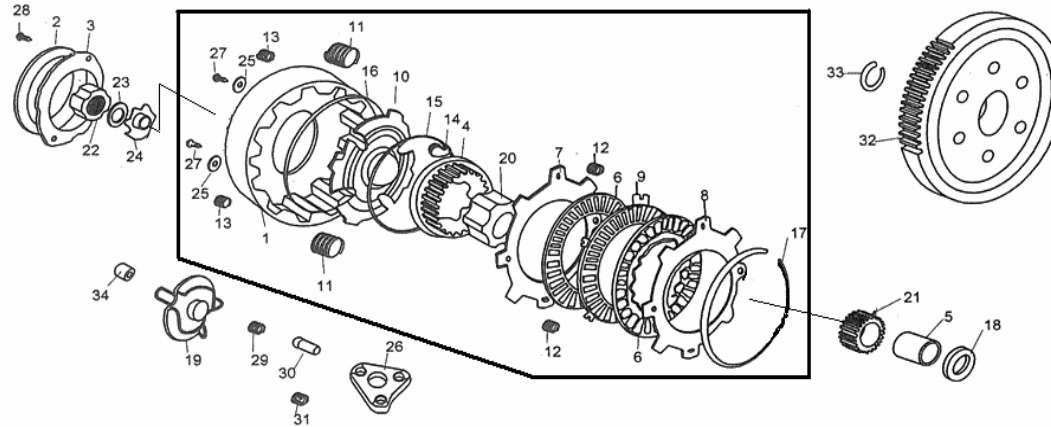

CLUTCH

MODEL DR90

Item No.	Part No.	UPC Number	Description	Baja Description	Qty Shipped per order	Qty.	MSRP	Dealer Cost
32	DR90-129	883099014987	PRIMARY DRIVEN GEAR COMP		1	1		
33	DR90-130	883099014994	CIRCLIP		1	1		
34	DR90-544	842645045899	*BEARING 6000		1	1