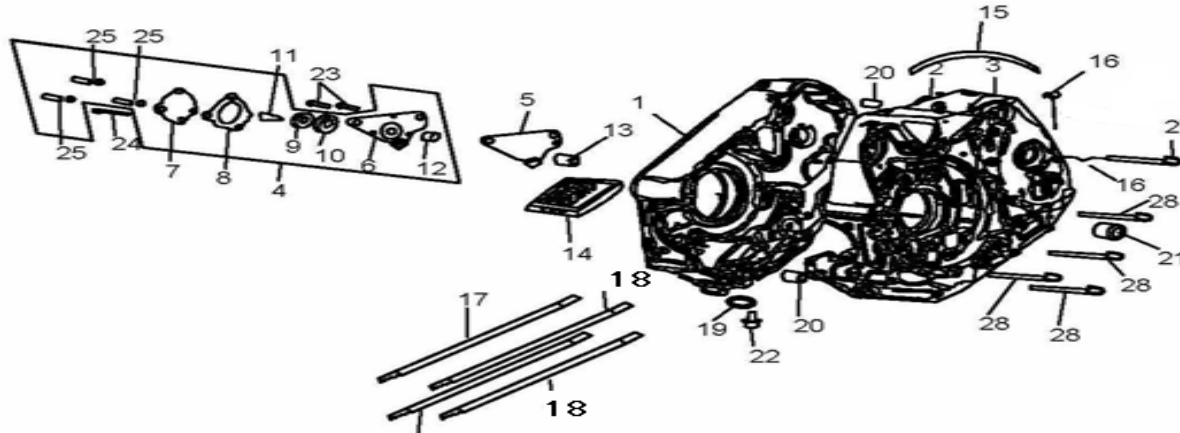

CRANKCASE &
OIL PUMP

MODEL DR90

Item No.	Part No.	UPC Number	Description	Baja Description	Qty Shipped per order	Qty.	MSRP	Dealer Cost
17	DR90-148	842645049309	BOLT A, CYLINDER STUD		1	2		
18	DR90-149	842645049316	BOLT B, CYLINDER STUD		1	2		
19	DR90-150	842645049323	WASHER		1	1		
20	DR90-151	842645049330	DOWELL PIN 10X14		1	2		
21	DR90-152	842645048395	OIL SEAL		1	1		
22	DR90-153	842645049347	DRAIN BOLT PLUG M12X1.5		1	1		
23	DR90-154	842645049354	SCREW, PAN M6X16		1	2		
24	DR90-155	842645049361	SCREW, PAN M6X22		1	1		
25			SCREW, PAN M5X10	AVAILABLE WITH PART DR50-134		3		
27	DR90-158	842645049385	BOLT M6X45		1	1		
28	DR90-159	842645049392	BOLT M6X60		1	2		
29	DR90-160	842645049408	BOLT M6X65		2	4