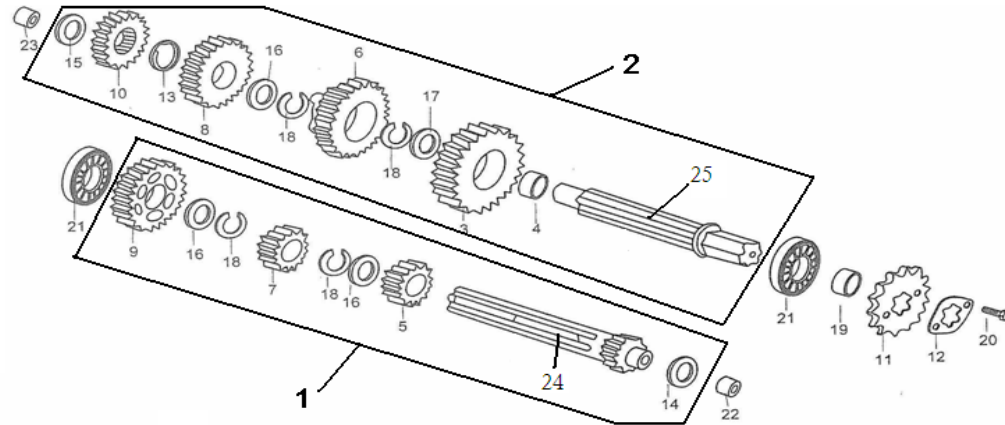

MAINSHAFT & COUNTER SHAFT

MODEL DR90

Item No.	Part No.	UPC Number	Description	Baja Description	Qty Shipped per order	Qty.	MSRP	Dealer Cost
1	DR90-175	842645049514	MAIN SHAFT, TRANSMISSION ASSEMBLY		1	1		
2	DR90-176	842645049521	COUNTER SHAFT TRANSMISSION ASSEMBLY		1	1		
3			GEAR COUNTER SHAFT FIRST	AVAILABLE WITH PART DR90-176		1		
4			COLLAR	AVAILABLE WITH PART DR90-176		1		
5			GEAR MAIN SHAFT SECOND	AVAILABLE WITH PART DR90-175		1		
6			GEAR COUNTER SHAFT SECOND	AVAILABLE WITH PART DR90-176		1		
7			GEAR MAIN SHAFT THIRD	AVAILABLE WITH PART DR90-175		1		
8			GEAR COUNTER SHAFT THIRD	AVAILABLE WITH PART DR90-176		1		
9			GEAR MAIN SHAFT FOURTH	AVAILABLE WITH PART DR90-175		1		
10			GEAR COUNTER SHAFT FOURTH	AVAILABLE WITH PART DR90-176		1		
11	DR90-185	842645049576	DRIVING SPROCKET		1	1		
12	DR90-186	842645049583	FIX PLATE		1	1		
13			WASHER	AVAILABLE WITH PART DR90-176		1		
14			THRUST WASHER (A)	AVAILABLE WITH PART DR90-175		1		
15			THRUST WASHER (B)	AVAILABLE WITH PART DR90-176		1		
16			WASHER (A)	AVAILABLE WITH PART DR90-175 & DR90-176		3