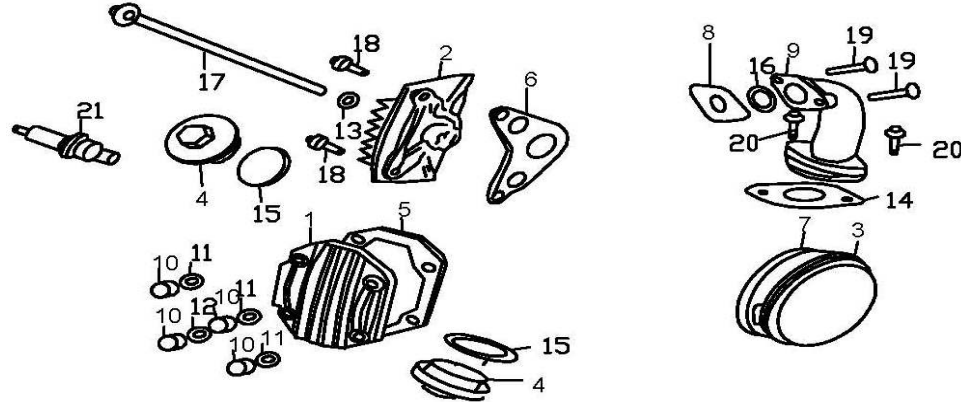

CYLINDER HEAD COVER		MODEL DR90

Item No.	Part No.	UPC Number	Description	Baja Description	Qty Shipped per order	Qty.	MSRP	Dealer Cost
1	DR90-017	842645048647	COVER, CYLINDER		1	1		
2	DR90-018	842645048319	COVER, R. CYLINDER HEAD SIDE		1	1		
3	DR90-019	842645048654	COVER, L. CYLINDER HEAD SIDE		1	1		
4	DR90-020	842645048661	COVER, VALVE CHAMBER		1	2		
5	DR90-021	842645054471	GASKET, CYLINDER HEAD COVER	GASKET, CYLINDER HEAD COVER	1	1		
6	DR90-022	842645048326	GASKET, R. CYLINDER HEAD SIDE COVER	GASKET, R. CYLINDER HEAD SIDE COVER	1	1		
7	DR90-023	842645054495	GASKET, L. CYLINDER HEAD SIDE COVER	GASKET, L. CYLINDER HEAD SIDE COVER	1	1		
8	DR90-024	842645048678	INSULATOR, CARBURETOR		1	1		
9	DR90-025	842645048685	PIPE, INTAKE		1	1		
10	DR90-026	842645048692	NUT, CAP, 6MM		4	4		
11	DR90-027	842645048708	WASHER, SEALING, 6MM (A)		2	3		
12	DR90-028	842645048715	WASHER, SEALING, 6MM (B)		1	1		
13	DR90-029	842645048722	WASHER, SEALING, 6 (C.)		1	1		
14	DR90-030	842645048739	GASKET, PIPE, IN		1	1		
15	DR90-031	842645048746	O-RING, 30.8-3.2		1	2		
16			O-RING, 25X2.4	AVAILABLE WITH DR90-024		1