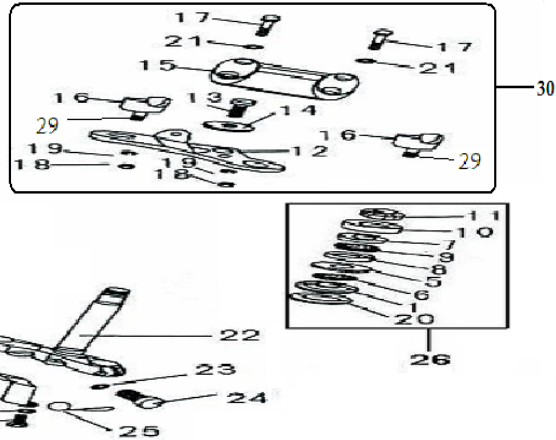

STEERING ASSYM			MODEL DR90

Item No.	Part No.	UPC Number	Description	Baja Description	Qty Shipped per order	Qty.	MSRP	Dealer Cost
1			BEARING RACE, OUTER LOWER	AVAILABLE W/ DR90-333		1		
2	DR90-367	842645050565	STAND FRONT FENDER		1	1		
3	DR90-265	842645050312	BOLT M6X16		2	2		
4	DR90-264	842645050305	PLATE WASHER 6		2	2		
5			BEARING RACE, INNER LOWER	AVAILABLE W/ DR90-333		1		
6			STEEL BALL 6.3500G10B	AVAILABLE W/ DR90-333		19		
7			BEARING RACE, OUTER UPPER	AVAILABLE W/ DR90-333		1		
8			BEARING RACE, INNER UPPER	AVAILABLE W/ DR90-333		1		
9			STEEL BALL 4.7625G10B	AVAILABLE W/ DR90-333		22		
10			DUST-PROOF COVER	AVAILABLE W/ DR90-333		1		
11	DR90-308	842645050657	*ADJUSTING NUT	AVAILABLE W/ DR90-333	1	1		
12	DR90-309	842645050664	*CROWN HANDLE	AVAILABLE WITH DR90-317	1	1		
13	DR90-310	842645050671	*BOLT M10X25	AVAILABLE WITH DR90-317	1	1		
14	DR90-311	842645050688	*WASHER	AVAILABLE WITH DR90-317	1	1		
15	DR90-312	842645050695	*UPPER HOUSING	AVAILABLE WITH DR90-317	1	1		
16	DR90-313	842645050701	*LOWER HOUSING	AVAILABLE WITH DR90-317	1	2