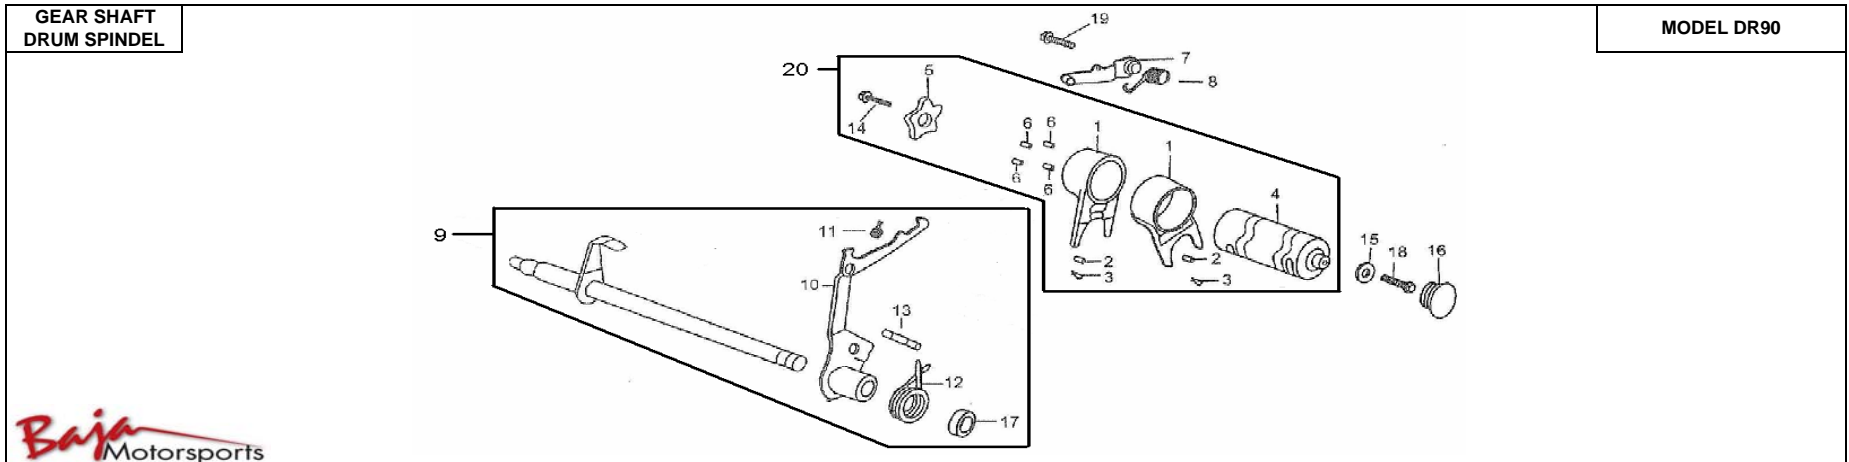

Item No.	Part No.	UPC Number	Description	Baja Description	Qty Shipped per order	Qty.	MSRP	Dealer Cost
17	DR90-214	842645049804	*OIL SEAL 11.6X24X10	AVAILABLE WITH DR90-205	1	1		
18	DR90-215	842645049811	BOLT HEX, M6X16		1	1		
19	DR90-216	842645049828	BOLT, FIXING PLATE		1	1		
20	DR90-187	842645049590	GEARSHIFT DRUM ASSY		1	1