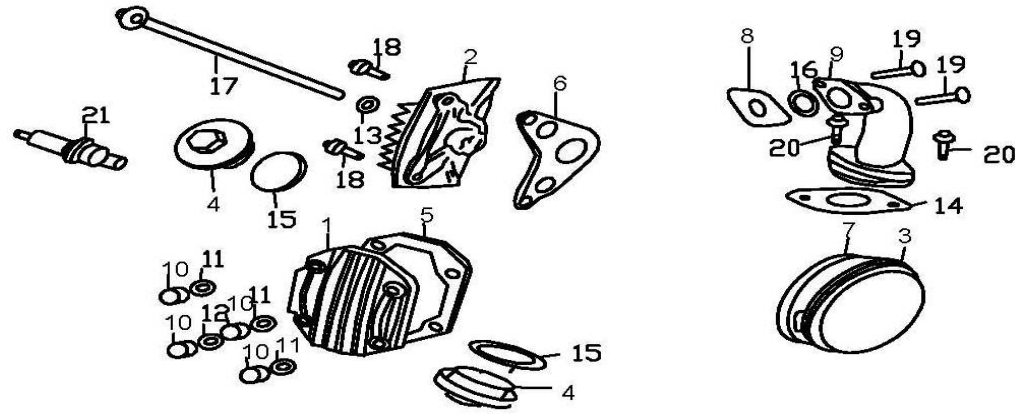

CYLINDER HEAD COVER

MODEL DR90

Item No.	Part No.	UPC Number	Description	Baja Description	Qty Shipped per order	Qty.	MSRP	Dealer Cost
17	DR90-033	842645048760	BOLT, FLANGE, 6X110		1	1		
18	DR90-034	842645048777	BOLT, FLANGE, 6X20		1	2		
19	DR90-035	842645048784	BOLT, HEX, M6X28		1	2		
20	DR90-036	842645048791	BOLT, FLANGE, M6X28		1	2		
21	DR90-037	842645047992	SPARK PLUG (1137)		1	1