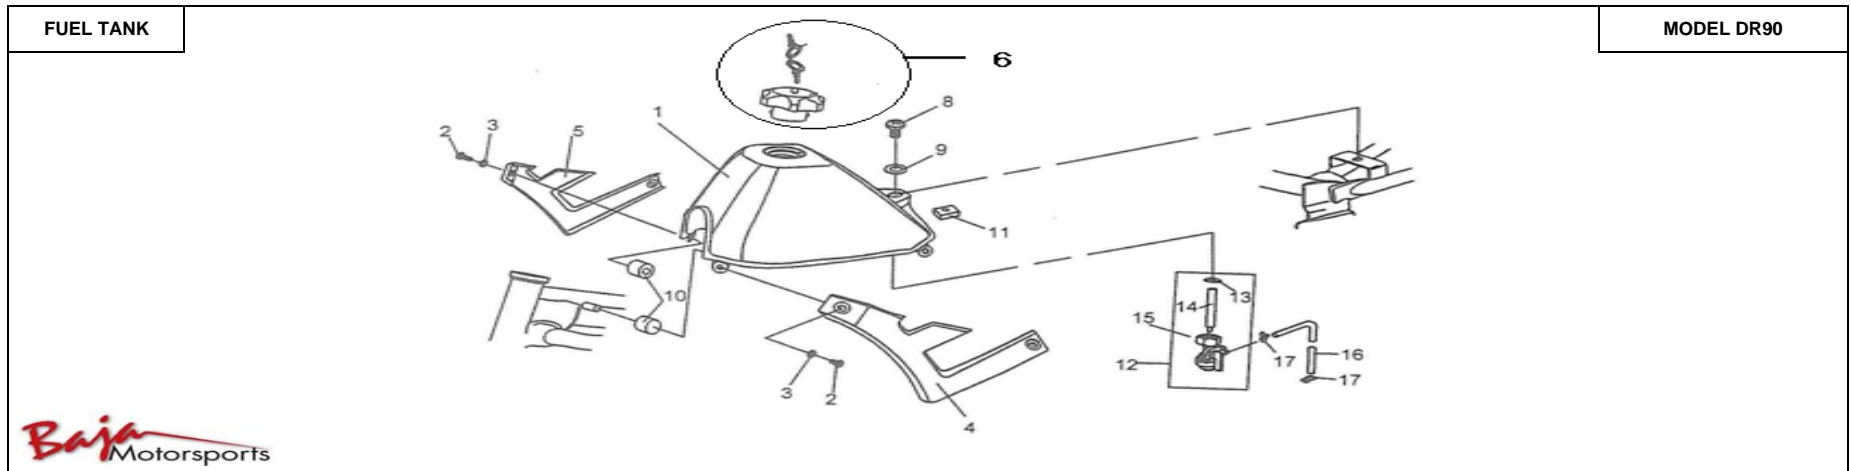

Item No.	Part No.	UPC Number	Description	Baja Description	Qty Shipped per order	Qty.	MSRP	Dealer Cost
1	DR90-258	842645054297	FUEL TANK COMP, GREEN		1	1		
1	DR90-210	842645031496	*FUEL TANK COMP, WHITE		1	1		
1	DR90-622	883099015199	FUEL TANK COMP, YELLOW		1	1		
1	DR90-191	842645049637	FUEL TANK COMP, RED		1	1		
2	DR90-335	842645050855	SCREW M6X12		2	2		
3	DR90-326	842645050817	COLLAR		2	2		
4	DR90-344	842645097041	DECORATING COVER, LEFT FUEL TANK	DECORATING COVER, LEFT FUEL TANK, GREEN	1	1		
4	DR90-623	883099015205	DECORATING COVER, LEFT FUEL TANK YELLOW		1	1		
4	DR90-192	842645049644	DECORATING COVER, LEFT FUEL TANK RED		1	1		
5	DR90-345	842645097058	DECORATING COVER, RIGHT FUEL TANK	DECORATING COVER, RIGHT FUEL TANK, GREEN	1	1		
5	DR90-624	883099015212	DECORATING COVER, RIGHT FUEL TANK YELLOW		1	1		
5	DR90-217	842645022555	DECORATING COVER, RIGHT FUEL TANK RED		1	1		
6	DR90-329	842645048494	COVER FUEL TANK WITH KEYS	CAP FOR GREEN DR90	1	1		
6	165-203	883099012815	COVER FUEL TANK	CAP FOR RED OR YELLOW DR90	1	1		
7			KEY	AVAILABLE WITH PART DR90-329		1		
8	DR90-335	842645050855	SCREW M8X20		1	1