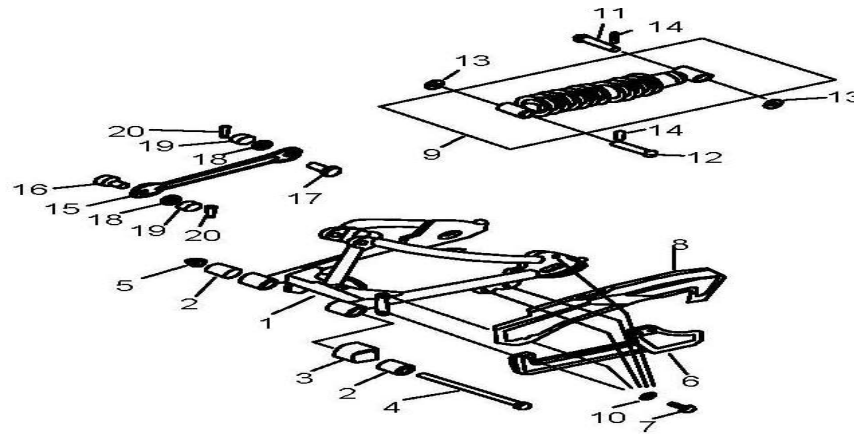

REAR SWING ARM & REAR SHOCK

MODEL DR90

Item No.	Part No.	UPC Number	Description	Baja Description	Qty Shipped per order	Qty.	MSRP	Dealer Cost
1	DR90-271	842645050343	SWING ARM COMP	ROUND TUBING	1	1		
	DR90-083	842645022517	SWING ARM COMP	SQUARE TUBING	1	1		
2	DR90-272	842645050350	BUSH		1	2		
3	DR90-273	842645050367	GUARD CHAIN		1	1		
4	DR90-274	842645050374	SHAFT SWING ARM		1	1		
5	DR90-275	842645050381	NUT M10		1	1		
6	DR90-276	842645047749	CHAIN CASE LOWER	CHAIN GUARD BOTTOM	1	1		
7	DR90-277	842645050398	BOLT M5X12		3	5		
8	DR90-278	842645047756	CHAIN CASE UPPER	CHAIN GUARD TOP	1	1		
9	DR90-226	842645054259	REAR SHOCK ABSORBER ASSY	CIRCULAR TUBING SWING ARM	1	1		
9	DR90-161	842645056178	REAR SHOCK ABSORBER ASSY	SQUARE TUBING SWING ARM	1	1		
10	DR90-280	842645050404	PLATE WASHER 5		3	5		
11	DR90-281	842645050411	SHAFT PIN (A)		1	1		
12	DR90-282	842645050428	SHAFT PIN (B)		1	1		
13	DR90-283	842645050435	PLATE WASHER 10		1	2		
14	DR90-284	842645050442	COTTER PIN 2.5X20		2	2