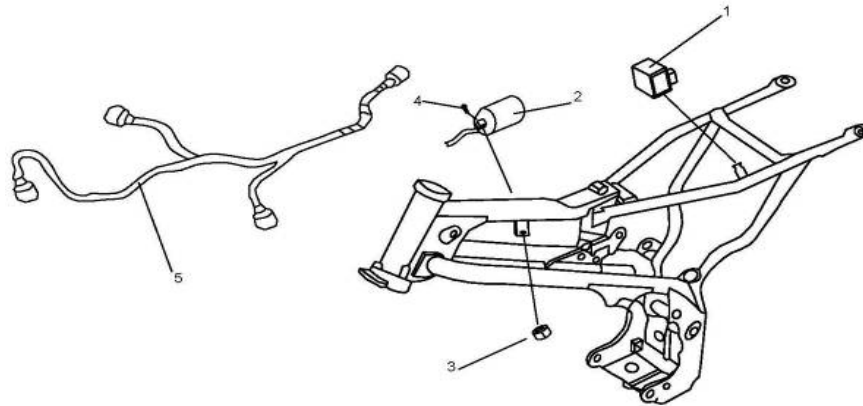

CABLE & ELECTRIC

MODEL DR90

Item No.	Part No.	UPC Number	Description	Baja Description	Qty Shipped per order	Qty.	MSRP	Dealer Cost
1	DR90-498	842645048616	CDI UNIT ASSY		1	1		
2	DR90-342	842645056864	IGNITION COIL ASSY		1	1		
3	DR90-235	842645050084	NUT M6		1	1		
4	DR90-279	842645050008	BOLT M6X20		1	1		
5	DR90-502	842645051500	MAIN ELECTRICAL CABLE		1	1