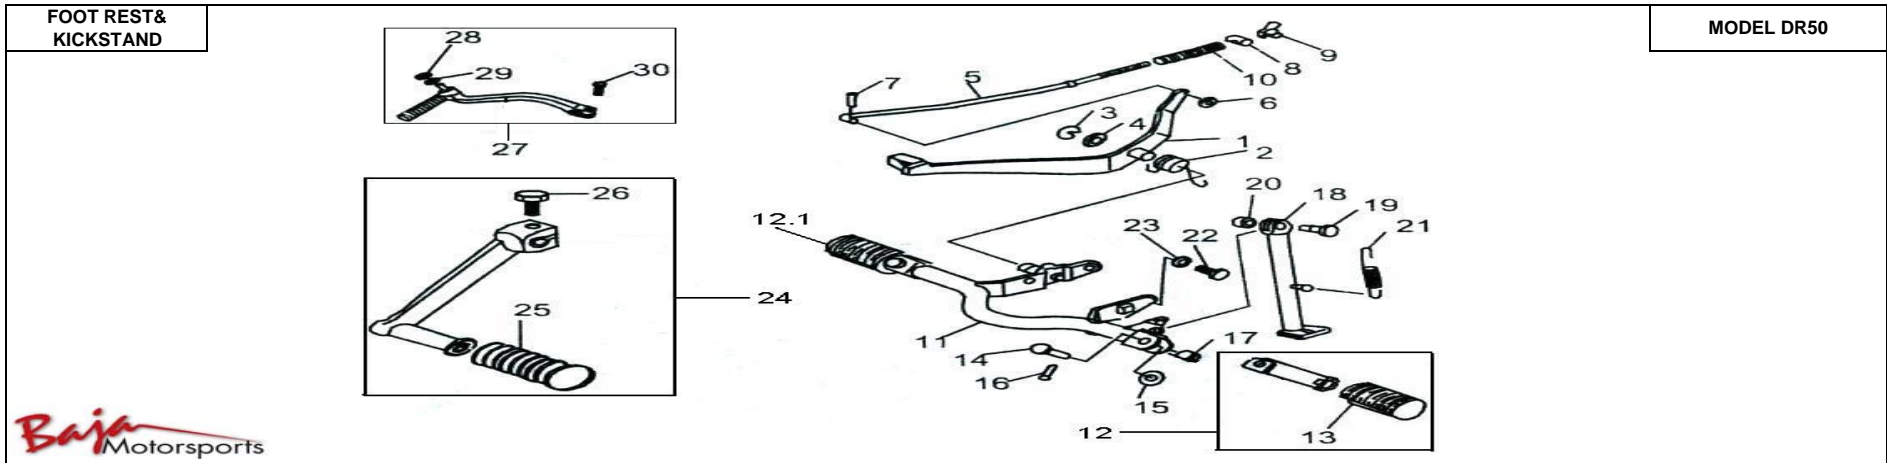

MODEL DR50

Item No.	Part No.	UPC Number	Description	Baja Description	Qty Shipped per order	Qty.	MSRP	Dealer Cost
15	DR50-441	842645064456	WASHER 8-140HV		1	2		
16	DR50-442	842645064463	COTTER PIN 2X14		1	2		
17	DR50-443	842645064470	TORSION SPRING (B)		1	2		
18	DR50-444	842645064487	SIDESTAND COMP		1	1		
19	DR50-445	842645064494	BOLT		1	1		
20	DR50-446	842645064500	NUT M8		1	1		
21	DR50-447	842645064517	RETURNING SPRING, KICKSTAND	RETURNING SPRING, KICKSTAND	1	1		
22	DR50-448	842645064524	BOLT M8X20		1	2		
23	DR50-449	842645064531	PLATE WASHER 8 (B)		1	2		
24	DR50-450	842645064548	GEARSHIFT PEDAL		1	1		
25			BOOT	AVAILABLE WITH PART DR50-450		1		
26	DR50-452	842645064562	BOLT M6X20		5	1		
27	DR50-453	842645064579	START PEDAL		1	1		
28			WASHER	AVAILABLE WITH PART DR50-453		1		
29	DR50-455	842645064593	*SPRING WASHER	AVAILABLE WITH PART DR50-453	1	1		
30	DR50-456	842645049873	*BOLT M6 X 25	AVAILABLE WITH PART DR50-453	1	1