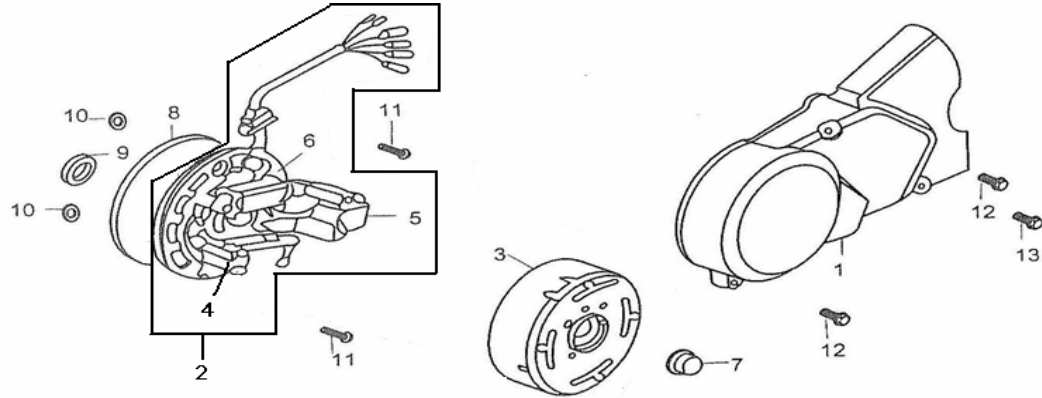

LEFT CRANKCASE & MAGNETIC MOTOR **MODEL DR50**

Item No.	Part No.	UPC Number	Description	Baja Description	Qty Shipped per order	Qty.	MSRP	Dealer Cost
1	DR50-069	842645075223	L CRANKCASE COVER		1	1		
2	DR50-070	842645075230	MAGNETIC MOTOR (4,5,6)		1	1		
3	DR50-071	842645075247	FLYWHEEL COMP		1	1		
4	DR50-072	842645075254	*STATOR COMP		1	1		
5			COIL PULSER			1		
6			COIL IGNITION			1		
7	DR50-075	842645075285	NUT M10X1.25		1	1		
8	DR50-076	842645075292	O-RING (A)		1	1		
9	DR50-077	842645075308	OIL SEAL		1	1		
10	DR50-078	842645075315	O-RING (B)		1	2		
11	DR50-079	842645075322	SCREW M6X16		1	2		
12	DR50-080	842645060779	FLANGE BOLT M6X28		5	2		
13	DR50-081	842645060786	BOLT M6X35		1	1		
	DR50-612	842645056185	*BRACKET, BREATHER TUBE		1	1