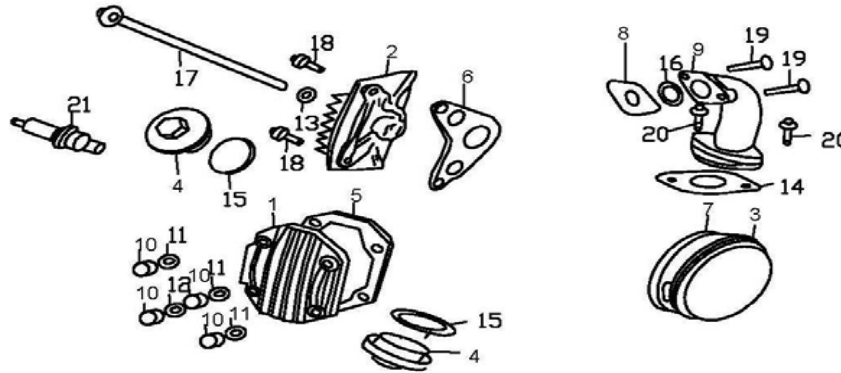

CYLINDER HEAD COVER		MODEL DR50

Item No.	Part No.	UPC Number	Description	Baja Description	Qty Shipped per order	Qty.	MSRP	Dealer Cost
1	DR50-017	842645074707	COVER, CYLINDER		1	1		
2	DR50-018	842645074714	COVER, R. CYLINDER HEAD SIDE		1	1		
3	DR50-019	842645074721	COVER, L. CYLINDER HEAD SIDE		1	1		
4	DR50-020	842645074738	VALVE CHAMBER COVER		1	2		
5	DR50-021	842645074745	GASKET, CYLINDER HEAD COVER		1	1		
6	DR50-022	842645074752	GASKET, R. CYLINDER HEAD SIDE COVER		1	1		
7	DR50-023	842645074769	GASKET, L. CYLINDER HEAD SIDE COVER		1	1		
8	DR50-024	842645074776	INSULATOR, CARBURETOR		1	1		
9	DR50-025	842645074783	PIPE, INTAKE		1	1		
10	DR50-026	842645074790	NUT, CAP, 6MM		5	4		
11	DR50-027	842645074806	WASHER, SEALING, 6MM (A)		2	3		
12	DR50-028	842645074813	WASHER, SEALING, 6MM (B)		1	1		
13	DR50-029	842645074820	WASHER, SEALING, 6MM (C)		2	1		
14	DR50-031	842645074844	GASKET, PIPE, INTAKE		1	1		
15	DR50-032	842645074851	O-RING, 30.8-3.2		1	2		
16			O-RING, 25X2.4	AVAILABLE WITH PART DR50-024		1