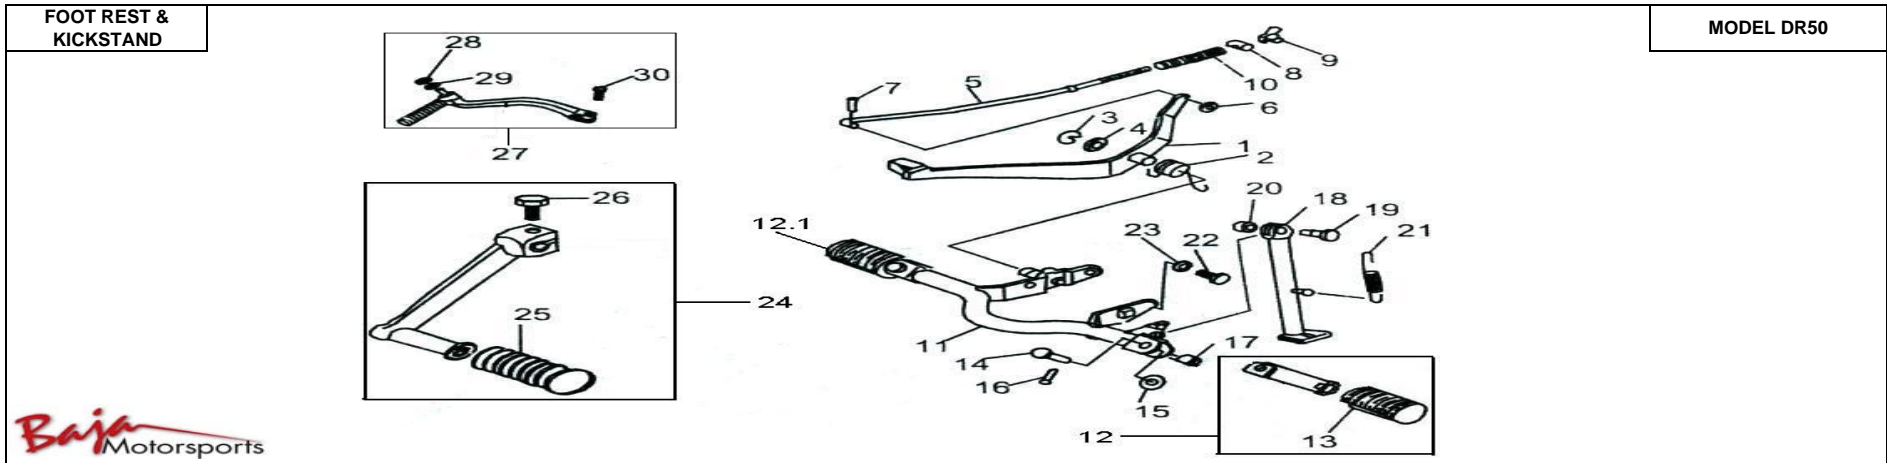

MODEL DR50

Item No.	Part No.	UPC Number	Description	Baja Description	Qty Shipped per order	Qty.	MSRP	Dealer Cost
1	DR50-427	842645064319	BRAKE PEDAL		1	1		
2	DR50-428	842645064326	TORSION SPRING (A)		1	1		
3	DR50-429	842645064333	CIRCLIP 9		1	1		
4	DR50-430	842645064340	PLATE WASHER 12		1	1		
5	DR50-431	842645064357	REAR BRAKE ROD		1	1		
6	DR50-254	842645062650	PLATE WASHER 6		5	1		
7	DR50-433	842645064371	COTTER PIN 2X16		1	1		
8	DR50-434	842645064388	PIN	BRAKE CABLE BARREL	1	1		
9	DR50-435	842645064395	ADJUSTING NUT		1	1		
10	DR50-436	842645064401	SPRING		1	1		
11	DR50-437	842645064418	FRAME, FRONT FOOTREST		1	1		
12	DR50-438	842645064425	L FOOTREST ASSY		1	1		
12.1	DR50-510	842645082856	R FOOTREST ASSY		1	1		
13			FOOTREST COVER , LEFT	AVAILABLE WITH PART DR50-438		1		
13.1			FOOTREST COVER, RIGHT	AVAILABLE WITH PART DR50-510		1		
14	DR50-440	842645064449	CLEVIS PIN		1	2