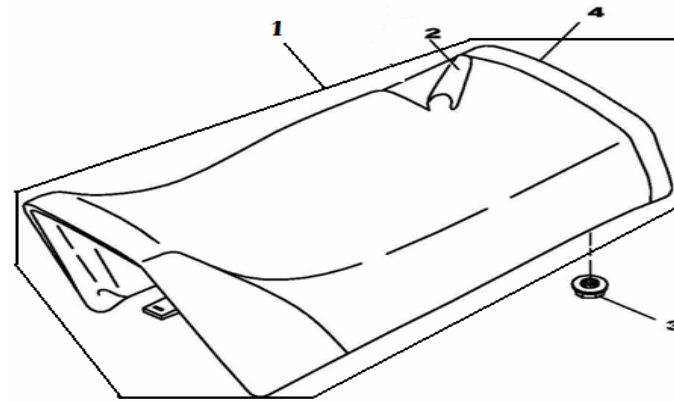

SEAT

MODEL DR50

Item No.	Part No.	UPC Number	Description	Baja Description	Qty Shipped per order	Qty.	MSRP	Dealer Cost
1	DR50-336	842645063428	SEAT		1	1		
2			SEAT COVER COMP	AVAILABLE WITH PART DR50-336		1		
3	DR50-232	842645062438	NUT M6		4	2		
4	DR50-339	842645063459	SEAT BAND		1	1		
	DR50-607	842645063169	MATERIAL OF SEAT CUSHION LABEL	MATERIAL OF SEAT CUSHION LABEL	1	1