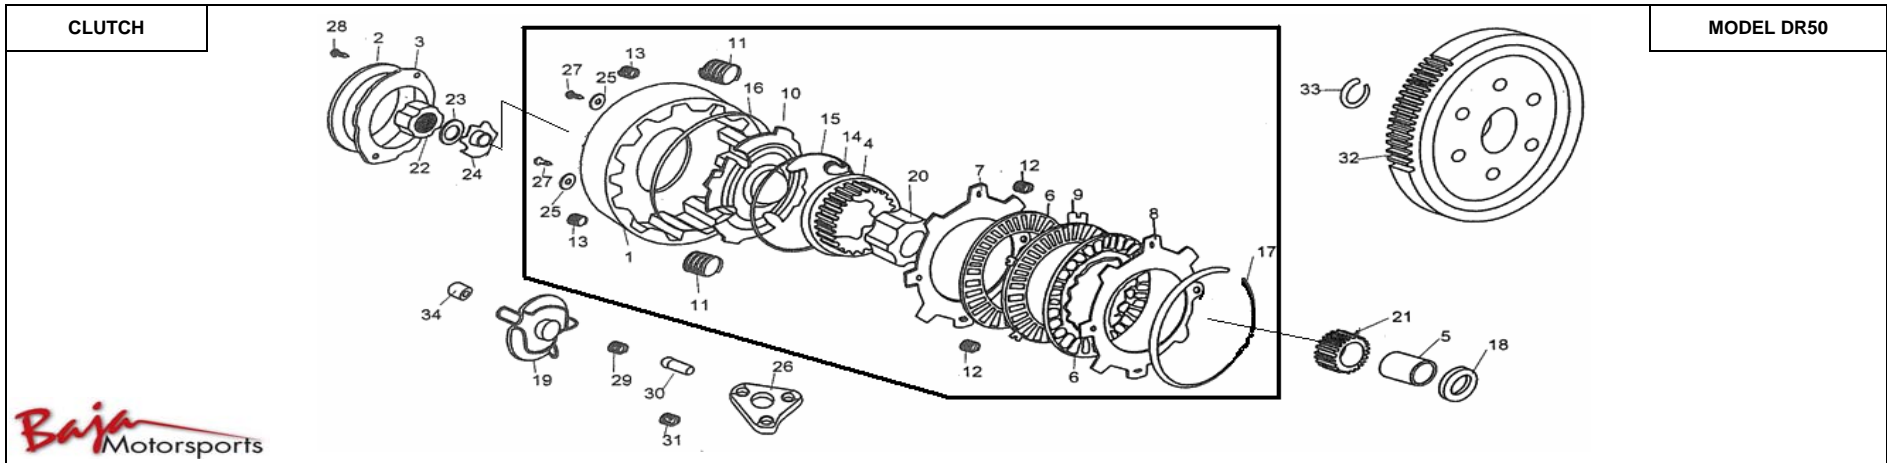

Item No.	Part No.	UPC Number	Description	Baja Description	Qty Shipped per order	Qty.	MSRP	Dealer Cost
16			WEIGHT FIXING RING			1		
17			CIRCLIP			1		
18	DR50-112	842645061080	COLLAR		1	1		
19	DR50-113	842645061097	CLUTCH CAM PLATE COMP		1	1		
20			MOVABLE CENTERING COLLAR			1		
21	DR50-115	842645061110	PRIMARY DRIVE GEAR		1	1		
22	DR50-116	842645061127	ROUND NUT		1	1		
23	DR50-117	842645061134	DISC WASHER		1	1		
24	DR50-118	842645061141	THRUST WASHER		1	1		
25			WASHER 5			4		
26	DR50-120	842645061165	STOPPER COMP		1	1		
27			SCREW M5X10 (A)			4		
28	DR50-121	842645061172	SCREW M5X10 (B)		4	4		
29	DR50-123	842645061196	OIL VENT SLEEVE SPRING		1	1		
30	DR50-124	842645061202	OIL VENT TUBE		1	1		
31	DR50-125	842645061219	CLUTCH CAM PLATE SIDE SPRING		1	1