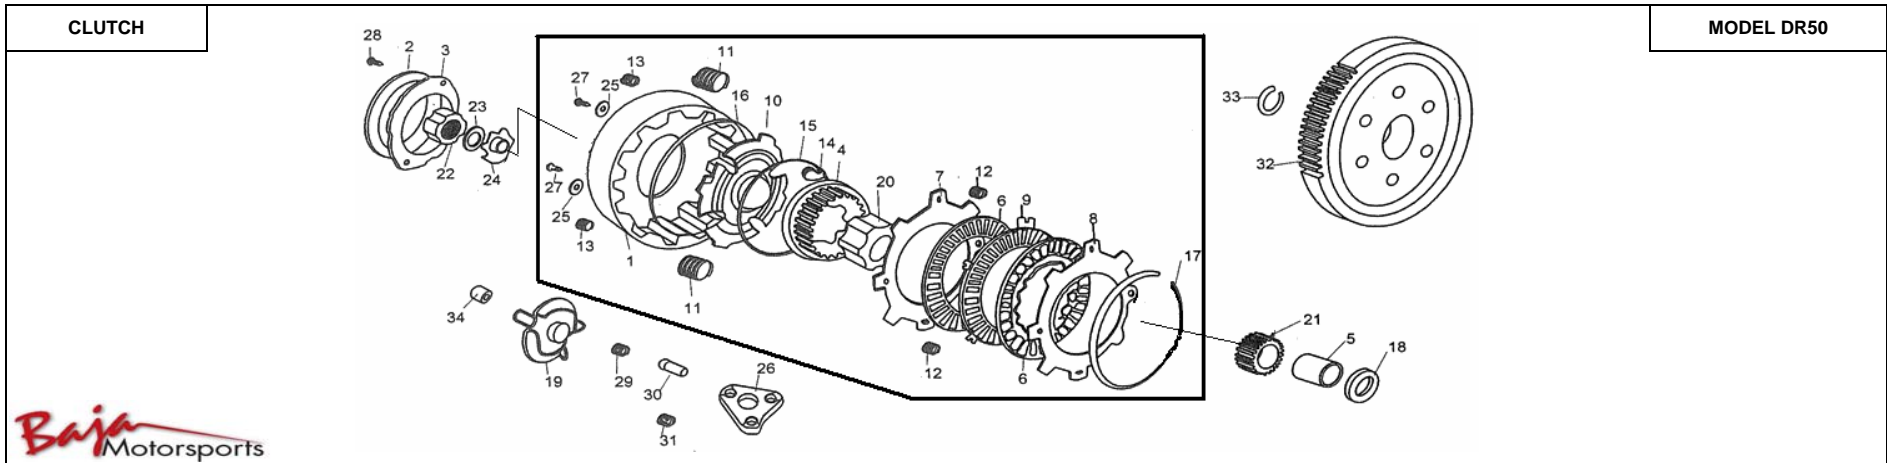

Item No.	Part No.	UPC Number	Description	Baja Description	Qty Shipped per order	Qty.	MSRP	Dealer Cost
0	DR50-466	842645047312	CLUTCH COMP		1	1		
1			CLUTCH OUTER COVER			1		
2	DR50-095	842645060922	CLUTCH END COVER		1	1		
3	DR50-096	842645060939	CLUTCH END COVER GASKET		1	1		
4			CLUTCH CENTERING COLLAR			1		
5	DR50-098	842645060953	COLLAR		1	1		
6			CLUTCH FRICTION PLATE (A)			2		
7			CLUTCH BOTTOM PLATE GROUP			1		
8			CLUTCH TOP PLATE			1		
9			CLUTCH FRICTION PLATE (B)			1		
10			CLUTCH DRIVE PLATE GROUP			1		
11			CLUTCH SPRING			4		
12			CLUTCH FREE SPRING			4		
13			CLUTCH DAMPER SPRING			4		
14			CLUTCH FLYING WEIGHT			28		
15			WEIGHT STOPPING RING			1		
16			WEIGHT FIXING RING			1