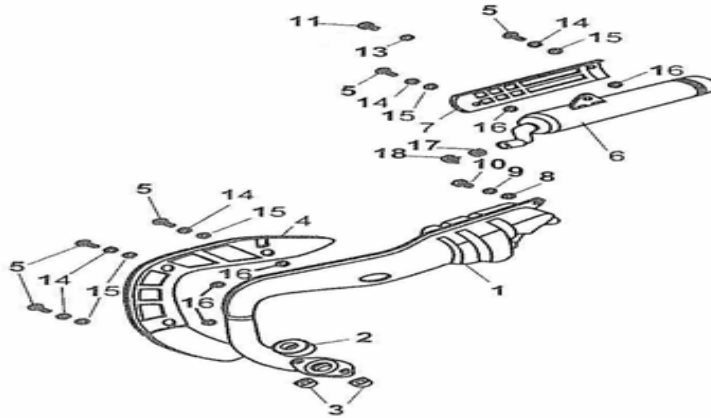

EXHAUST		MODEL DR50

Item No.	Part No.	UPC Number	Description	Baja Description	Qty Shipped per order	Qty.	MSRP	Dealer Cost
1	DR50-230	842645062414	EXHAUST PIPE ASSY		1	1		
2	DR50-231	842645062421	EXHAUST PIPE GASKET		1	1		
3	DR50-338	842645062438	NUT M6	CAP NUT M6	2	2		
4	DR50-233	842645062445	FRONT PROTECTOR		1	1		
5	DR50-234	842645062452	SCREW M5x10		2	5		
6	DR50-235	842645062469	SILENCER ASSY		1	1		
7	DR50-236	842645062476	REAR/SILENCER PROTECTOR		1	1		
8	DR50-237	842645062483	PLATE WASHER 8 (A)		1	1		
9	DR50-238	842645062490	SPRING WASHER 8 (A)		1	1		
10	DR50-239	842645062506	BOLT M8X16		1	1		
11	DR50-240	842645062513	BOLT M8x20		1	1		
13	DR50-242	842645062537	M8 NUT		1	5		
14	DR50-243	842645062544	SPRING WASHER 5		2	5		
15	DR50-244	842645062551	PLATE WASHER 5		2	5		
16	DR50-253	842645084843	INSULATOR WASHER		2	5