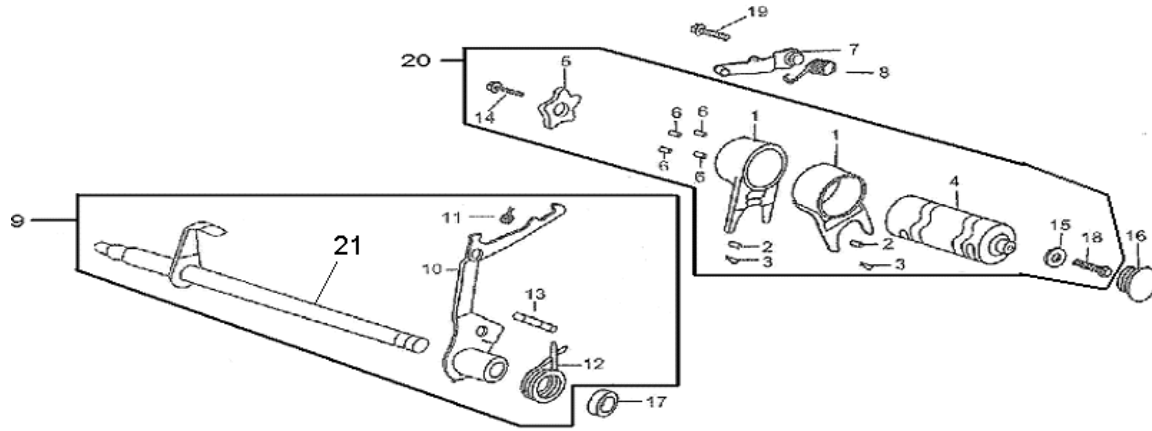

**GEAR SHAFT DRUM
SPINDLE**

Item No.	Part No.	UPC Number	Description	Baja Description	Qty Shipped per order	Qty.
17			OIL SEAL 11.6X24X10			1
18	DR49-213	883099048951	BOLT M6-1.0X16, FLANGE (FT)		5	1
19	DR49-214	883099048968	BOLT M6-1.0X12, FLANGE (FT)		1	1
20	DR49-215	883099048975	GEARSHIFT DRUM ASSEMBLY		1	1
21	DR49-216	883099048982	SHAFT, GEARSHIFT		1	1