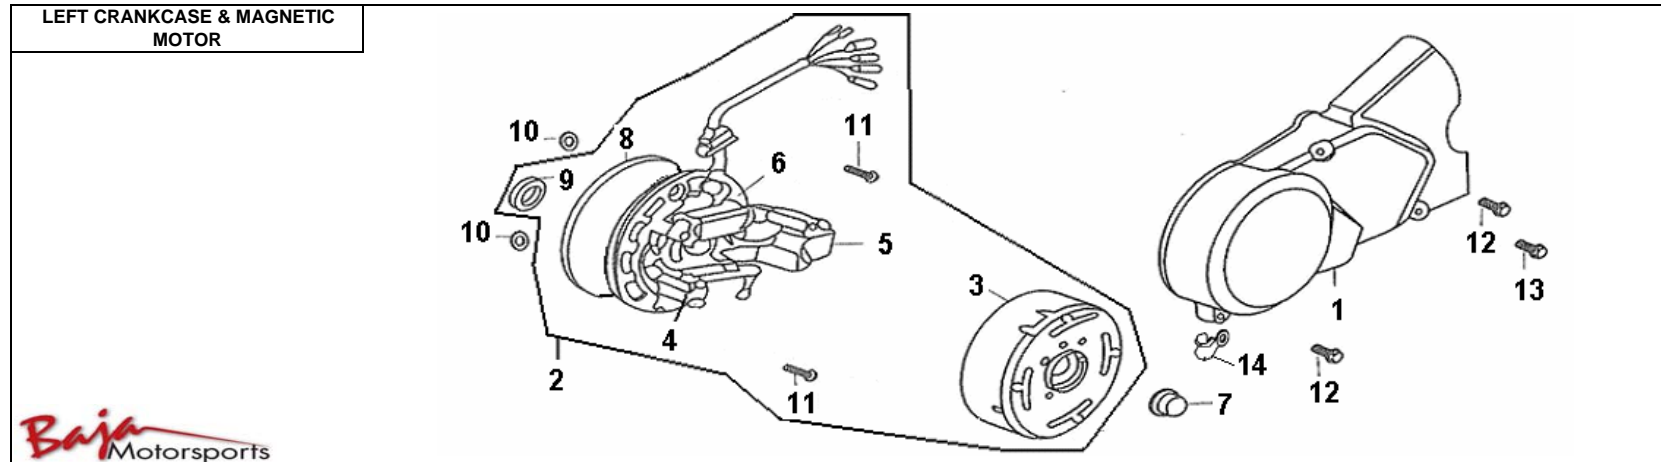

Item No.	Part No.	UPC Number	Description	Baja Description	Qty Shipped per order	Qty.
1	DR49-115	883099048081	COVER, LEFT CRANKCASE		1	1
2	DR49-069	883099048098	MAGNETO		1	1
3	DR49-070	883099048104	FLYWHEEL		1	1
4			STATOR COMP			1
5			COIL PULSER			1
6			COIL IGNITION			1
7	DR49-074	883099048111	NUT M10X1.25		1	1
8			O-RING (A)			1
9	DR49-076	883099048135	OIL SEAL		1	1
10	DR49-077	883099048142	O-RING (B)		1	2
11	DR49-078	883099048159	BOLT M6-1.0X10, FLAT (FT)		5	2
12	DR49-079	883099048166	BOLT M6-1.0X30, FLANGE (PT)		2	2
13	DR49-080	883099048173	BOLT M6-1.0X30, FLANGE (PT)		1	1
14	DR49-470	883099095399	BRACKET, DRAIN TUBE		1	1