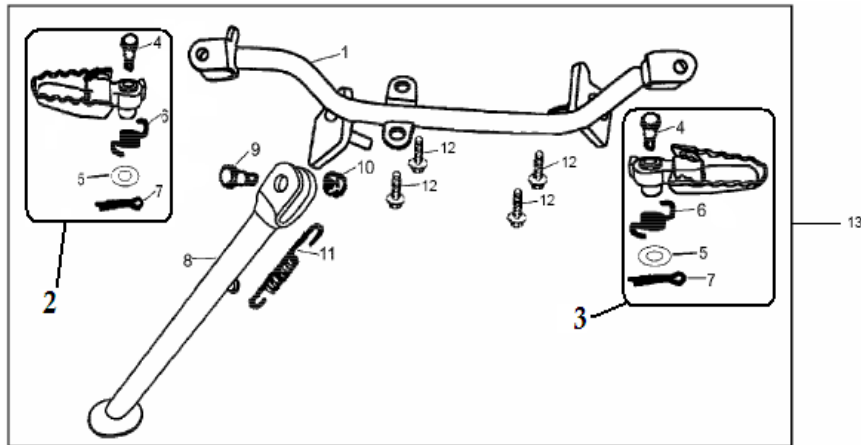

FRONT FOOTREST & SIDESTAND

Item No.	Part No.	UPC Number	Description	Baja Description	Qty Shipped per order	Qty.
1	DR49-110	883099005343	BRACKET, FOOTREST		1	1
2	DR49-301	883099049675	FOOTREST, LEFT		1	1
3	DR49-336	883099147333	FOOTREST, RIGHT		1	1
4			PIN			2
5			WASHER 6M			2
6			SPRING			2
7			PIN 2*20			2
8	DR49-362	883099049927	KICKSTAND		1	1
9	DR49-364	883099049941	BOLT M10-1.25X35, HEX (PT/S)		1	1
10	DR49-365	883099049958	NUT M10-1.25X7, HEX		1	1
11	DR49-366	883099049965	SPRING, KICKSTAND		1	1
12	DR49-363	883099049934	BOLT M8-1.25X20, HEX (FT)		2	4
13	DR49-337	883099147340	FOOTREST ASSEMBLY		1	1