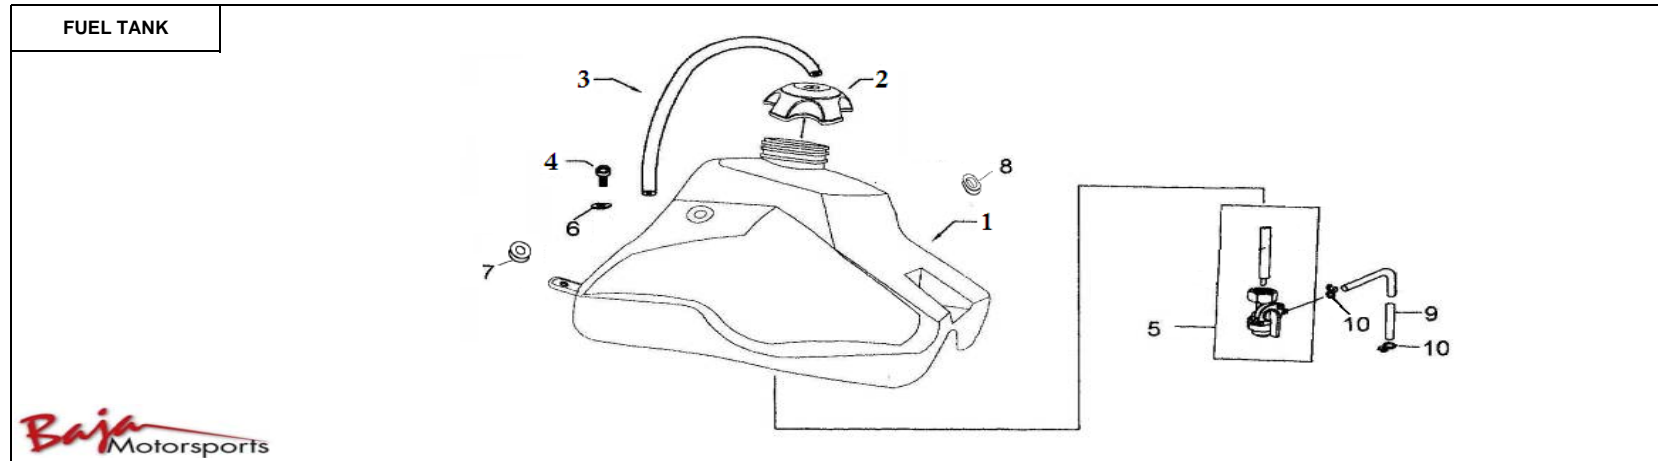

Item No.	Part No.	UPC Number	Description	Baja Description	Qty Shipped per order	Qty.
1	DR49-146	883099069031	TANK, FUEL		1	1
2	DR49-147	883099005589	CAP, FUEL TANK		1	1
3	DR49-386	883099069048	CLIP, PIPE		1	1
4	DR49-387	883099069055	BOLT M8-1.25X25, FLANGE (FT)		2	2
5	DR49-388	883099069062	VALVE, FUEL		1	1
6	DR49-389	883099069079	WASHER M8X24X2, PLATE		2	2
7	DR49-176	883099005862	RUBBER		1	1
8	DR49-177	883099005879	RUBBER, ECLIPES		1	1
9	DR49-392	883099069109	TUBE, FUEL		1	1
10	DR49-393	883099069116	CLIP, FUEL TUBE		2	2