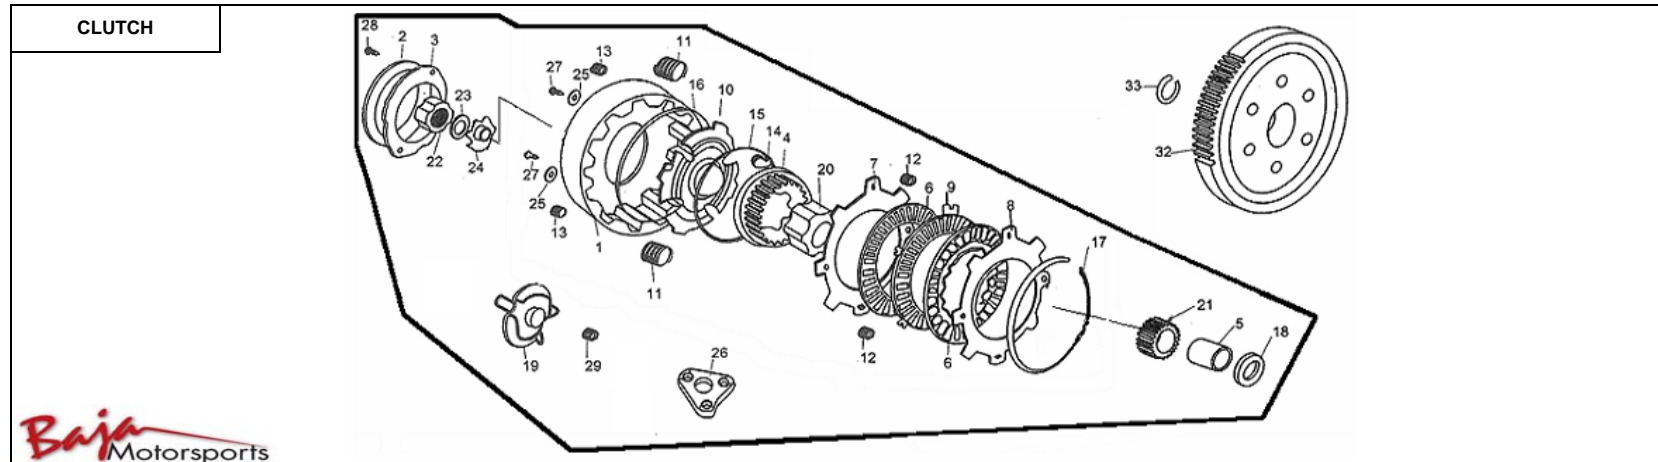

Item No.	Part No.	UPC Number	Description	Baja Description	Qty Shipped per order	Qty.
0	DR49-096	883099048333	CLUTCH ASSEMBLY		1	1
1			CLUTCH OUTER COVER			1
2	DR49-098	883099048340	COVER, CLUTCH END		1	1
3	DR49-099	883099048357	GASKET, CLUTCH END COVER		1	1
4			CLUTCH CENTERING COLLAR			1
5			COLLAR		1	1
6			CLUTCH FRICTION PLATE (A)			2
7			CLUTCH BOTTOM PLATE GROUP			1
8			CLUTCH TOP PLATE			1
9			CLUTCH FRICTION PLATE (B)			1
10			CLUTCH DRIVE PLATE GROUP			1
11			CLUTCH SPRING			4
12			CLUTCH FREE SPRING			4
13			CLUTCH DAMPER SPRING			4
14			CLUTCH FLYING WEIGHT			28
15			WEIGHT STOPPING RING			1
16			WEIGHT FIXING RING			1