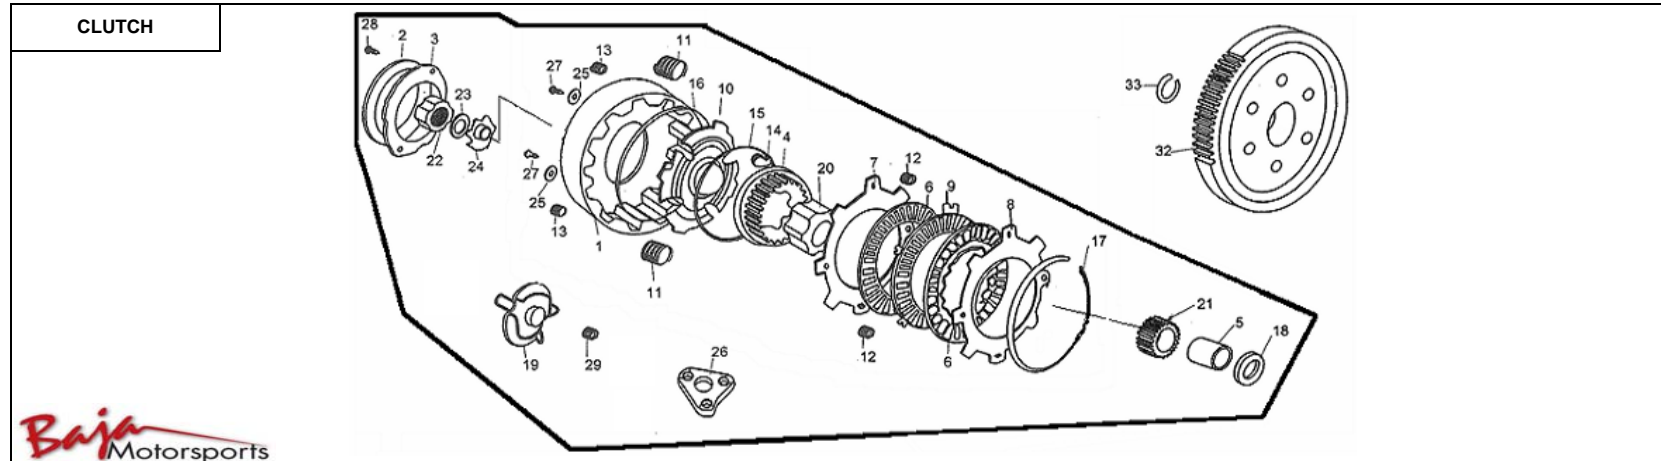

Item No.	Part No.	UPC Number	Description	Baja Description	Qty Shipped per order	Qty.
32	DR49-263	883099048487	GEAR, PRIMARY DRIVEN		1	1
33	DR49-353	883099048494	CIRCLIP, PRIMARY DRIVEN GEAR		1	1