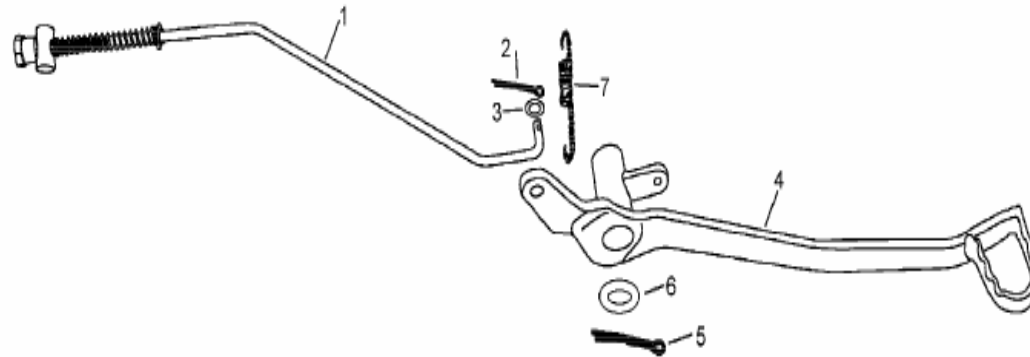

BRAKE PEDAL

Item No.	Part No.	UPC Number	Description	Baja Description	Qty Shipped per order	Qty.
1	DR49-174	883099006906	ROD, REAR BRAKE	Rear brake rod assy.	1	1
2	DR49-401	883099049194	PIN M2X20, COTTER	Pin 2x20	1	1
3	DR49-402	883099049200	WASHER M6X12X2, PLATE	Washer 6	1	1
4	DR49-390	883099049170	PEDAL, BRAKE	Rear brake pedal	1	1
5	DR49-403	883099049217	PIN M3X32, COTTER	Pin 3x30	1	1
6	DR49-404	883099049224	WASHER M17X28X3, PLATE	Washer 15	1	1
7	DR49-391	883099049187	SPRING, BRAKE PEDAL	Spring	1	1