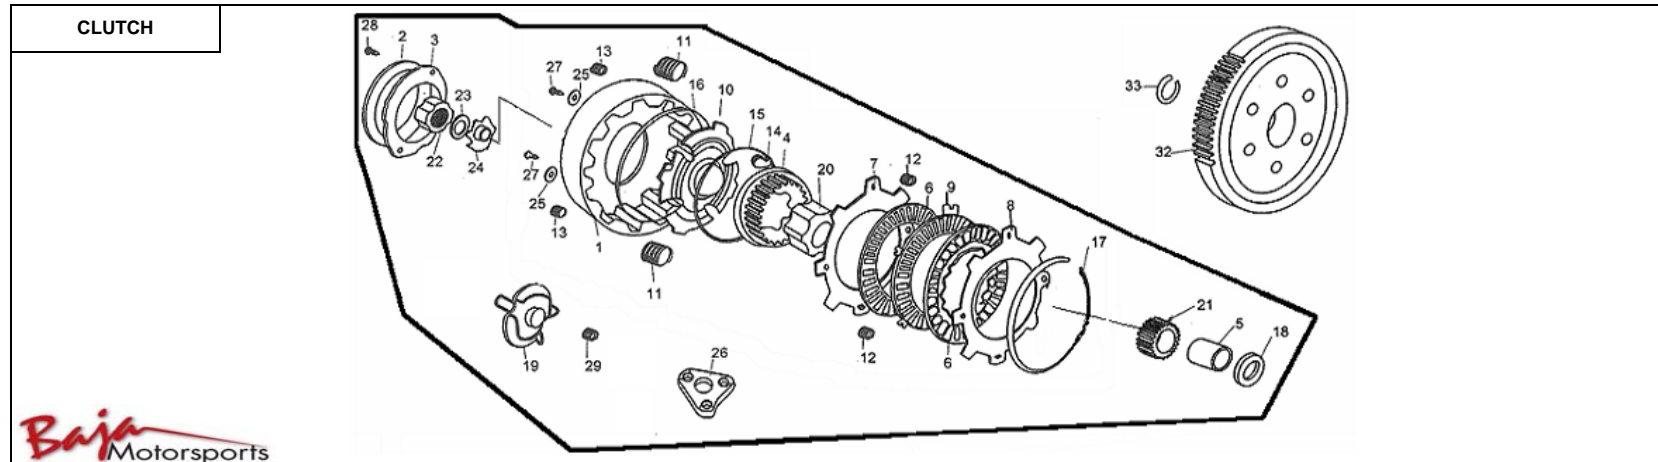

Item No.	Part No.	UPC Number	Description	Baja Description	Qty Shipped per order	Qty.
16			WEIGHT FIXING RING			1
17			CIRCLIP			1
18	DR49-501	883099048371	COLLAR		1	1
19	DR49-068	883099048388	PLATE, CLUTCH CAM		1	1
20			MOVABLE CENTERING COLLAR			1
21	DR49-411	883099048395	GEAR, PRIMARY DRIVE		1	1
22	DR49-031	883099048401	ROUND NUT		1	1
23	DR49-399	883099048418	DISC WASHER		1	1
24	DR49-230	883099048425	THRUST WASHER		1	1
25			WASHER 5			4
26			STOPPER COMP			1
27			SCREW M5X10 (A)			4
28	DR49-344	883099048449	BOLT M5-0.8X10, FLAT (FT)		4	4
29	DR49-343	883099048456	SPRING, OIL VENT SLEEVE		1	1