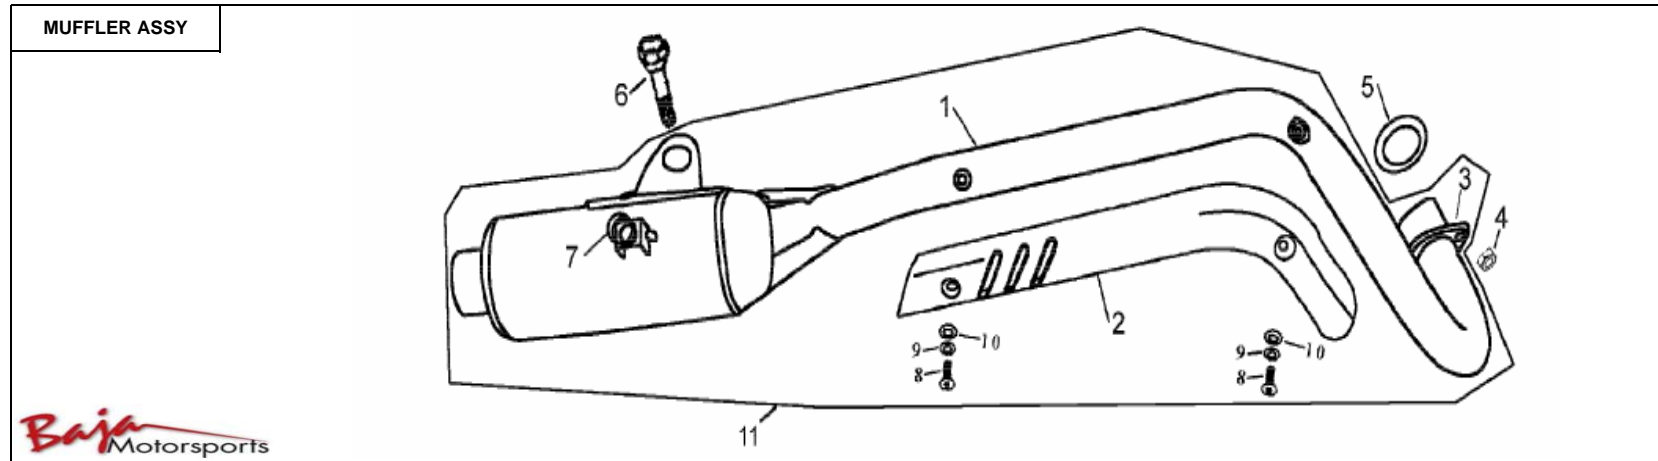

Item No.	Part No.	UPC Number	Description	Baja Description	Qty Shipped per order	Qty.
1	DR49-121	883099005374	MUFFLER		1	1
2	DR49-368	883099049972	SHIELD, EXHAUST PIPE		1	1
3			JOINT PIECE			1
4	DR49-143	883099005558	NUT M6-1.0X17, CAP		2	2
5	DR49-303	883099049712	GASKET, EXHAUST		1	1
6	DR49-304	883099049729	BOLT M8-1.25X35, FLANGE (PT)		1	1
7	DR49-370	883099049996	DAMPER, RUBBER, MUFFLER		1	1
8	DR49-222	883099049736	BOLT M6-1.0X10, ROUND (FT)		3	3
9	DR49-223	883099049743	WASHER M6X10X2, SPRING		3	3
10	DR49-335	883099055560	WASHER M6X2X1, PLATE		1	3
11	DR49-467	883099068973	MUFFLER ASSEMBLY		1	1