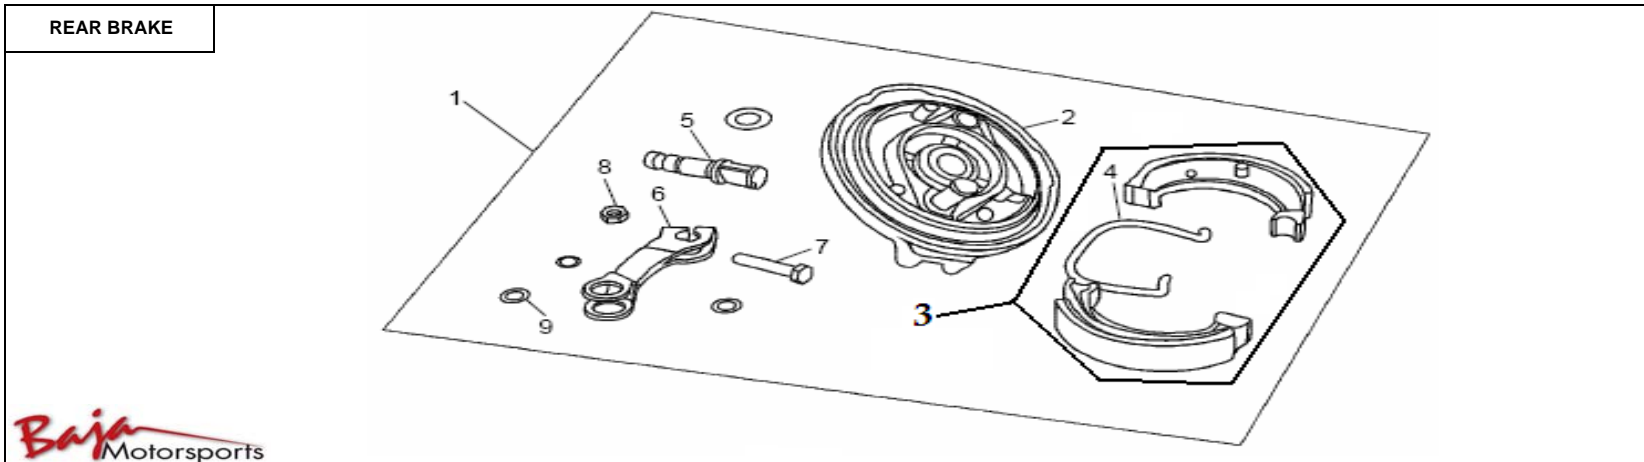

Item No.	Part No.	UPC Number	Description	Baja Description	Qty Shipped per order	Qty.
1	DR49-409	883099049262	BRAKE ASSEMBLY, REAR		1	1
2			REAR BRAKE COVER			1
3	DR49-324	883099049750	BRAKE SHOES, REAR WHEEL		1	2
4			REAR BRAKE SPRING			2
5			REAR BRAKE CAM			1
6			REAR BRAKE ARM			1
7			BOLT			1
8			NUT M6			1
9			WASHER M6			1