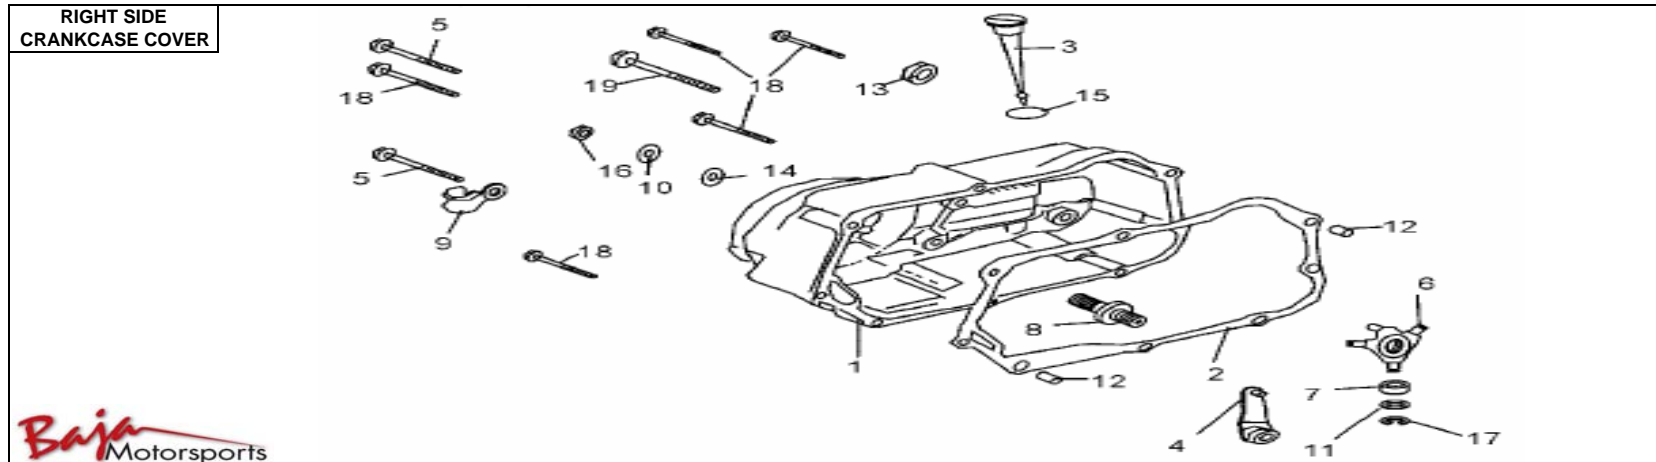

Item No.	Part No.	UPC Number	Description	Baja Description	Qty Shipped per order	Qty.
17			Circlip 3mm	AVAILABLE WITH DR49-086		3
18	DR49-105	883099006487	BOLT M6-1.0X40, FLANGE (PT)		1	5
19	DR49-117	883099006586	BOLT M6-1.0X65, FLANGE (PT)		1	1