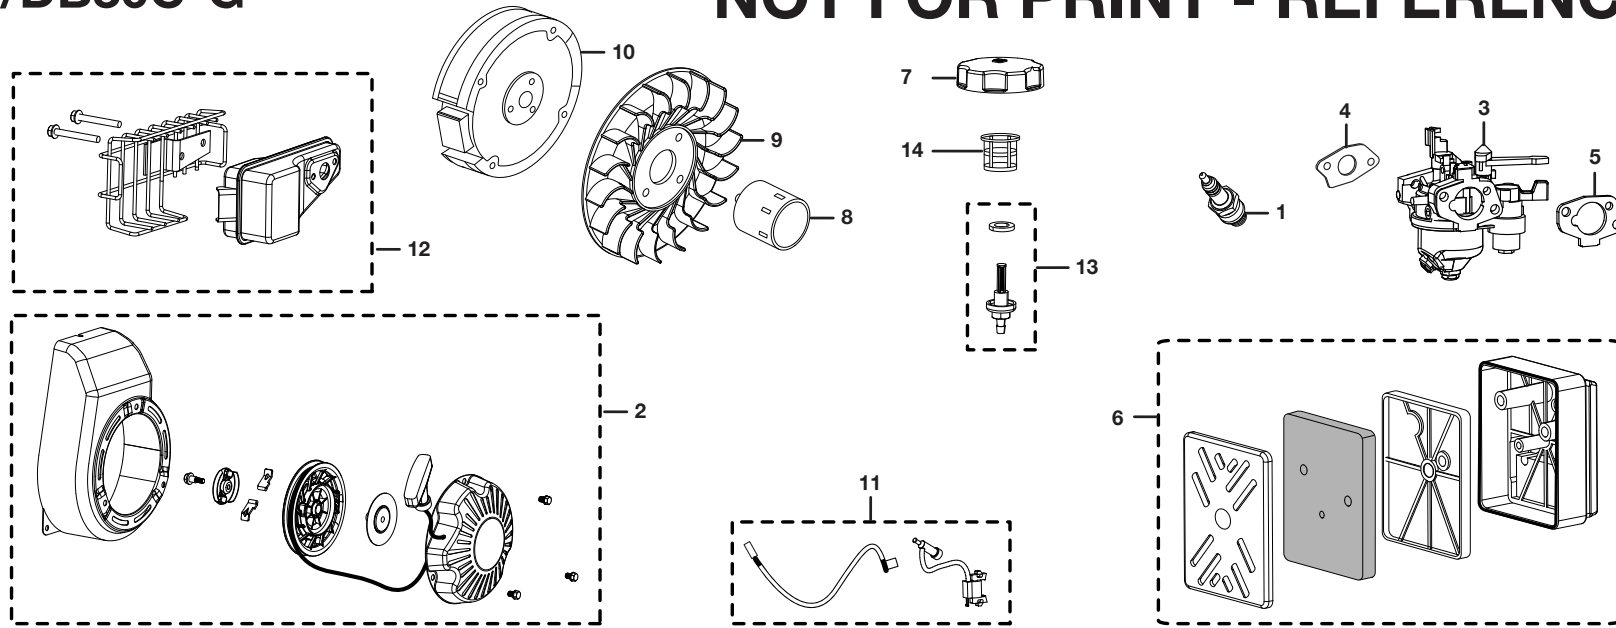

FIGURE A

DB30-G/DB30C-G

NOT FOR PRINT - REFERENCE ONLY

FIGURE B

KEY	TTI P/N	BAJA P/N	DESCRIPTION	QTY
1	993044001	DB30R-223	Spark Plug.....	1
2	993045001	DB30R-251	Recoil Starter Assembly.....	1
3	993046001	DB30R-237	Carburetor Assembly	1
4	993047001	DB30R-238	Air Cleaner Gasket	1
5	993048001	DB30R-236	Carburetor Gasket.....	1
6	993049001	DB30R-239	Air Cleaner.....	1
7	993050001	DB30R-274	Fuel Tank Cap	1
8	993051001	DB30R-268	Starter Pulley.....	1
9	993052001	DB30R-269	Fan	1
10	993053001	DB30R-270	Flywheel Assembly.....	1
11	993054001	DB30R-271	Ignition Coil	1
12	993055001	DB30R-250	Muffler Assembly.....	1
13	993056001	DB30R-280	Fuel Tank Filter	1
14	993057001	DB30R-275	Fuel Strainer.....	1