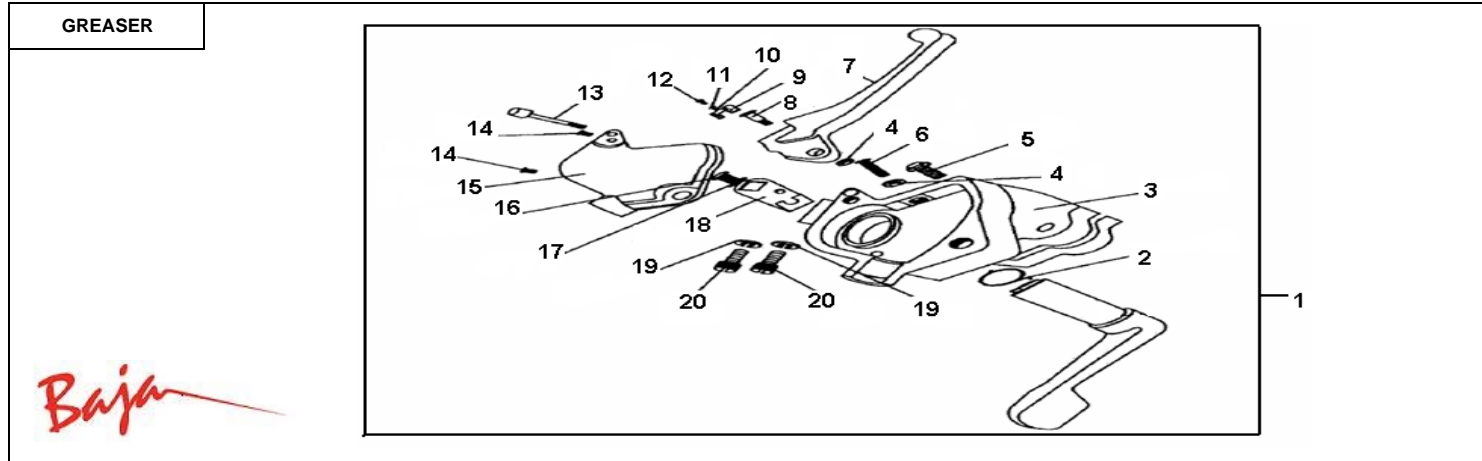

Item No.	Part No.	UPC Number	Description	Baja Description	Qty Shipped per order	Qty.
17			WASHER 8-W			1
18			CONTROL PLATE			1
19			NUT M8-G			2
20			BOLT M8X20-G			2