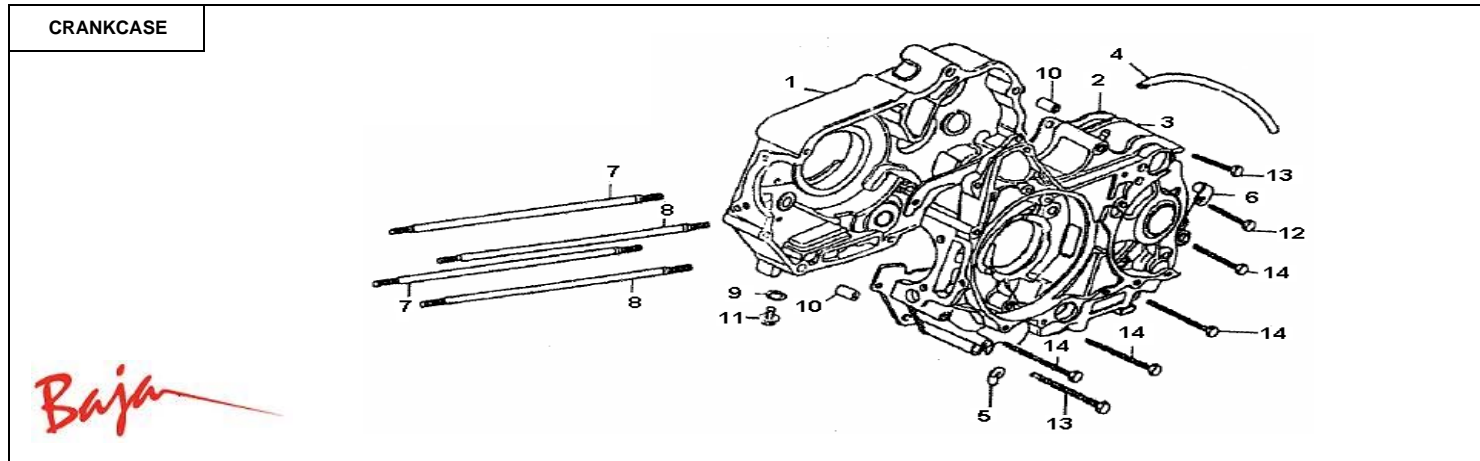

Item No.	Part No.	UPC Number	Description	Baja Description	Qty Shipped per order	Qty.
1	BA90S-494	883099035593	RIGHT CRANKCASE		1	1
2	BA90S-495	883099035609	SEALED GASKET, CRANKCASE		1	1
3	BA90S-496	883099035616	LEFT CRANKCASE		1	1
4	BA90S-497	883099035623	BREATHER TUBE		1	1
5	BA90S-498	883099035630	CLAMPER OVERFLOW TUBE		1	1
6	BA90S-499	883099035647	TUBE CLIP		1	1
7	BA90S-500	883099035654	BOLT, CYLINDER A		3	2
8	BA90S-501	883099035661	STUD BOLT M6-1.0X200		3	2
9	BA90S-502	883099035678	WASHER M12X20X2, PLATE	WASHER DRAIN PLUG	2	1
10	BA90S-503	883099035685	PIN 10X14		3	2
11	BA90S-504	883099035692	BOLT M12X1.5	DRAIN PLUG	2	1
12	BA90S-505	883099035708	BOLT M6X45		2	1
13	BA90S-506	883099035715	BOLT M6X60		3	2
14	BA90S-507	883099035722	BOLT M6X65		5	4