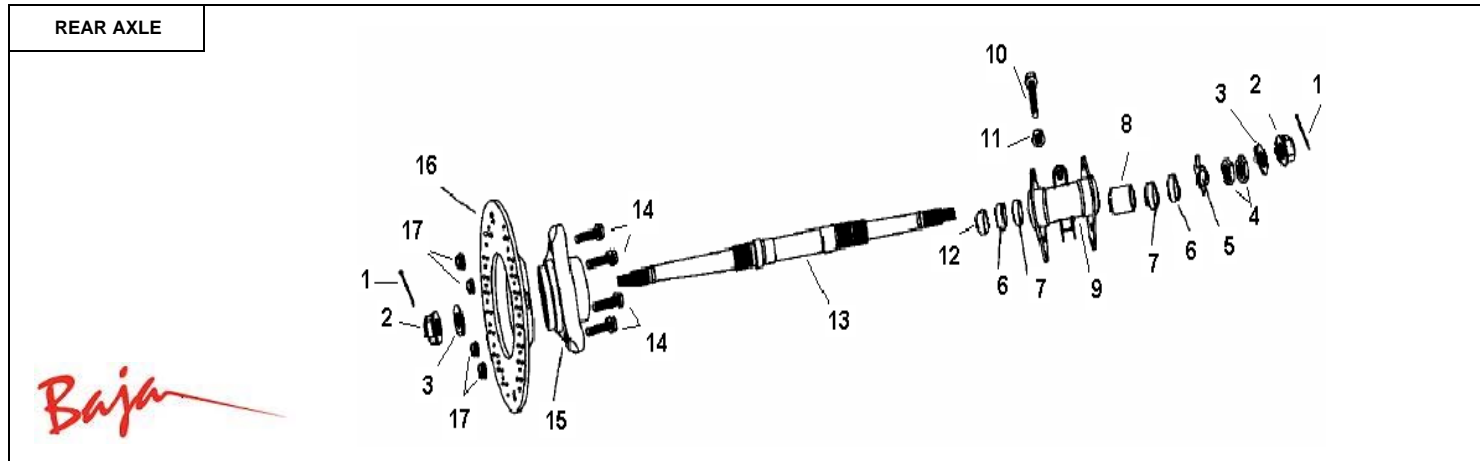

Item No.	Part No.	UPC Number	Description	Baja Description	Qty Shipped per order	Qty.
1	BA90S-273	883099033728	PIN M3X32, COTTER		2	2
2	BA90S-274	883099033735	NUT M20-1.5X21, FLANGE SELF LOCK		1	2
3	BA90S-275	883099033742	WASHER 20 (20X46X33)-W		2	2
4	BA90S-276	883099033759	NUT M33X1.5-W		2	2
5	BA90S-277	883099033766	SELF-LOCKNUT, REAR WHEEL		1	1
6	BA90S-278	883099033773	OIL SEAL (40X62X12), BEARING SEAT		2	2
7	BA90S-279	883099033780	BEARING 6007 (35X62X14), BEARING SEAT		2	2
8	BA90S-280	883099033797	INNER BUSH, REAR WHEEL BEARING SEAT		1	1
9	BA90S-281	883099033803	BEARING SEAT ASSY, REAR AXLE		1	1
10	BA90S-282	883099033810	BOLT M8-1.25X65, HEX (FT)		1	1
11	BA90S-283	883099033827	NUT M8-1.25X6, HEX		1	1
12	BA90S-284	883099033834	INNER BUSH, BRAKE DISC		1	1
13	BA90S-285	883099033841	AXLE, REAR WHEEL (L=740)		1	1
14	BA90S-286	883099033858	BOLT M8X30-W		4	4
15	BA90S-287	883099033865	CONNECTING PLATE, BRAKE DISC		1	1
16	BA90S-288	883099033872	REAR DISC BRAKE PLATE		1	1
17	BA90S-289	883099033889	NUT M8-1.25X9, FLANGE SELF LOCK		4	4