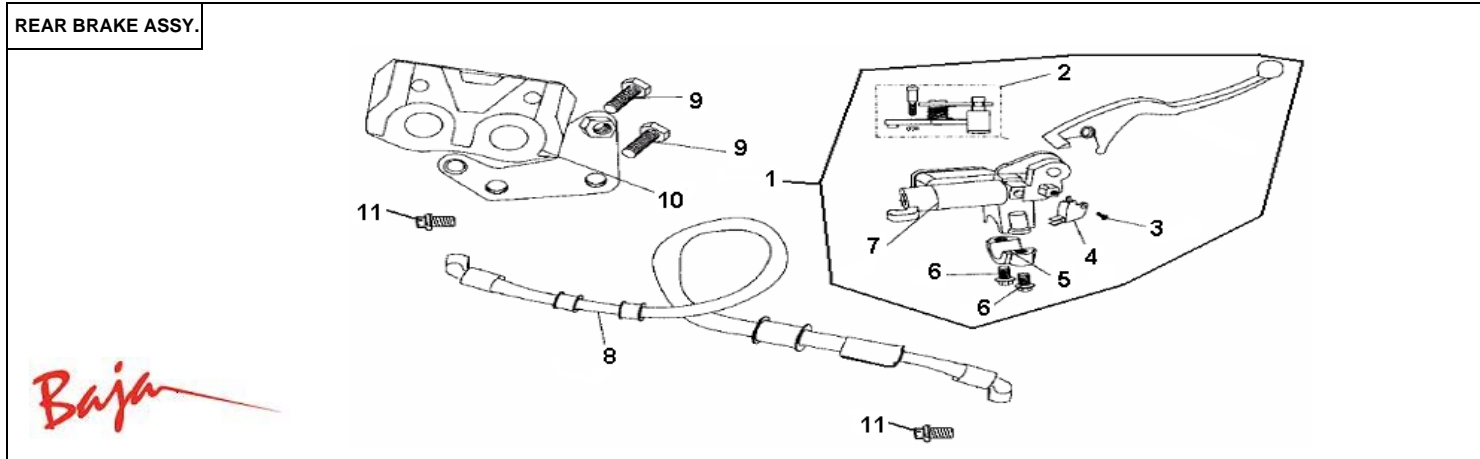

Item No.	Part No.	UPC Number	Description	Baja Description	Qty Shipped per order	Qty.
1	BA90S-217	883099033179	GRIP, DISC BRAKE		1	1
2			DISC BRAKE ASSY		1	1
3			BOLT M4X10-G		1	1
4			PLUG, BRAKE LIGHT		1	1
5			INNER FIXING CAP		1	1
6			BOLT M6X22-G		2	2
7			OIL PUMP ASSY. REAR BRAKE		1	1
8	BA90S-224	883099033247	OIL TUBE ASSY. REAR BRAKE		1	1
9	BA90S-225	883099033254	BOLT M8-1.25X20, HEX (FT)		2	2
10	BA90S-226	883099033261	REAR BRAKE ASSY		1	1
11	BA90S-218	883099033186	BOLT, HYDROLIC HOSE		1	2