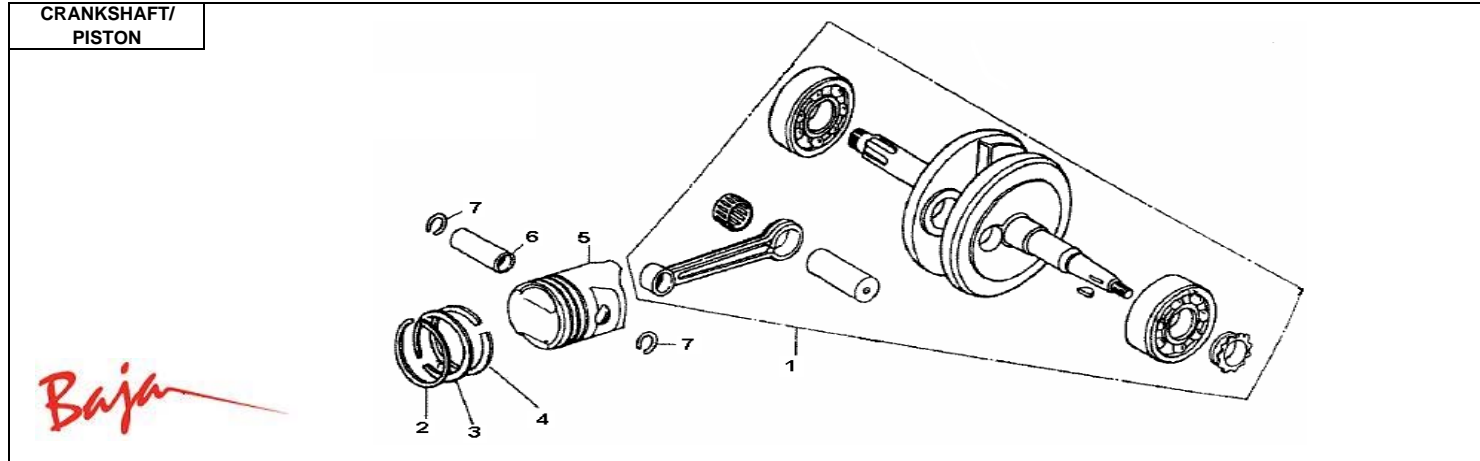

Item No.	Part No.	UPC Number	Description	Baja Description	Qty Shipped per order	Qty.
1	BA90S-508	883099035739	CONNECTING ROD ASSY, CRANKCASE		1	1
2	BA90S-509	883099035746	PISTON RING 1		1	1
3			PISTON RING 2			1
4			PISTON OIL RING			1
5	BA90S-512	883099035777	PISTON		1	1
6	BA90S-513	883099035784	PISTON PIN		1	1
7	BA90S-514	883099035791	CIRCLIP, PISTON PIN		2	2