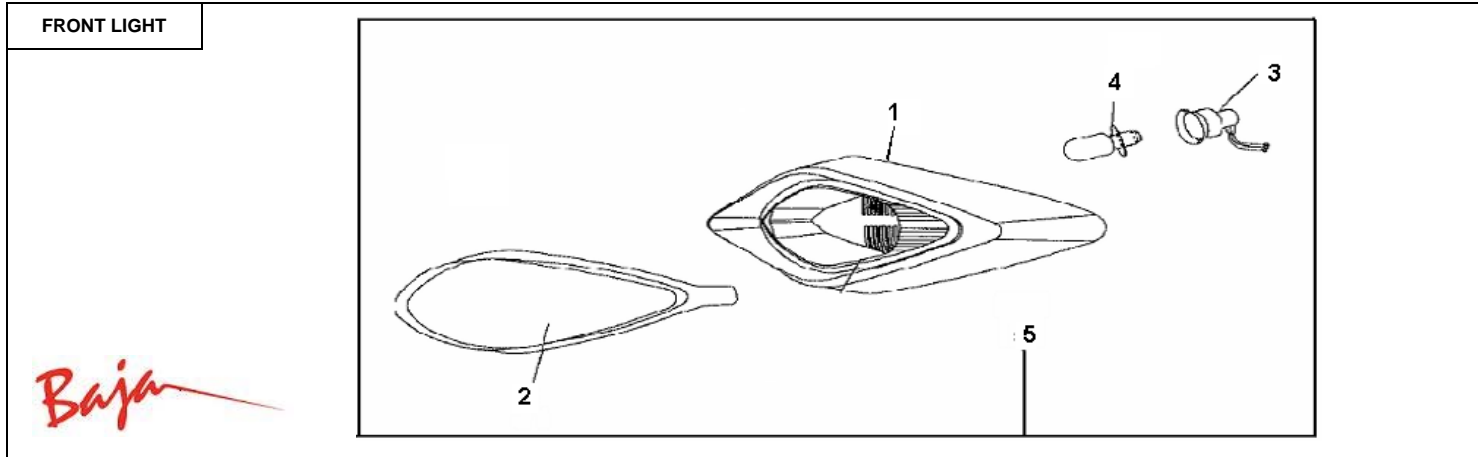

Item No.	Part No.	UPC Number	Description	Baja Description	Qty Shipped per order	Qty.
1			FRONT LIGHT COVER	AVAILABLE WITH PART BA90S-555		2
2	BA90S-139	842645034275	LENS, FRONT LIGHT	AVAILABLE WITH PART BA90S-555	1	2
3			SEAT, FRONT LIGHT	AVAILABLE WITH PART BA90S-555		2
4	BA90S-141	842645062520	BULB, FRONT LIGHT	AVAILABLE WITH PART BA90S-555	1	2
5	BA90S-555	883099033018	HEADLIGHT ASSEMBLY		1	2