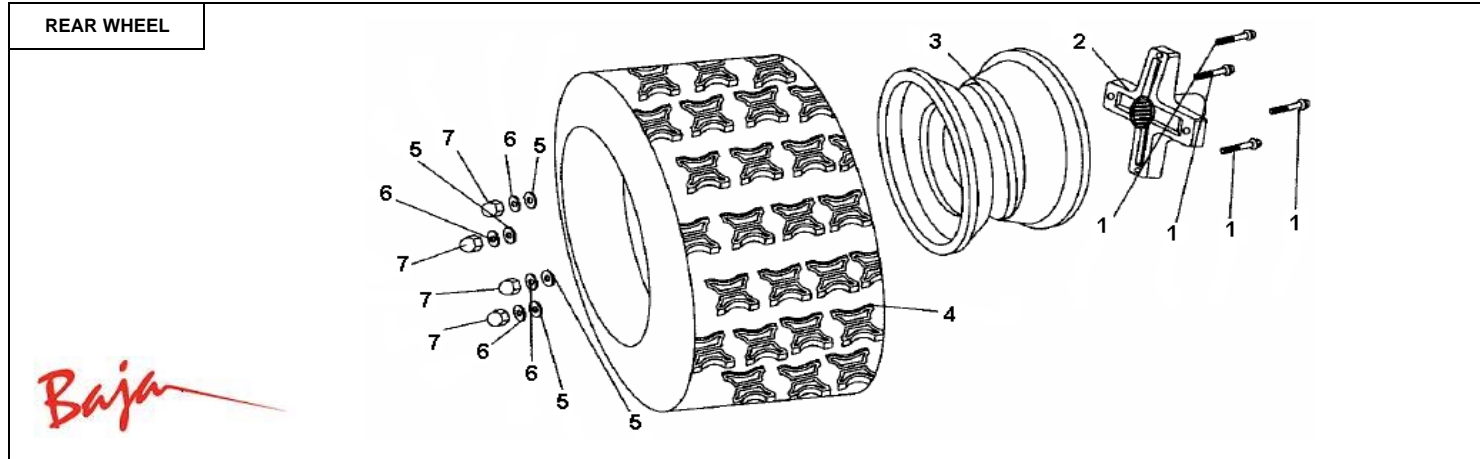

Item No.	Part No.	UPC Number	Description	Baja Description	Qty Shipped per order	Qty.
1	BA90S-245	883099033452	BOLT M10X1.25X3-W		4	8
2	BA90S-246	883099033469	CINNECTING PLATE, REAR RIM		1	2
3	BA90S-247	883099033476	RIM REAR WHEEL		1	2
4	BA90S-248	883099033483	REAR TIRE 18X9.5		1	2
5	BA90S-249	883099033490	WASHER M10X20X2, PLATE		4	8
6	BA90S-250	883099033506	WASHER M10X16X2, SPRING		4	8
7	BA90S-251	883099033513	NUT M10-1.25X18, CAP		4	8