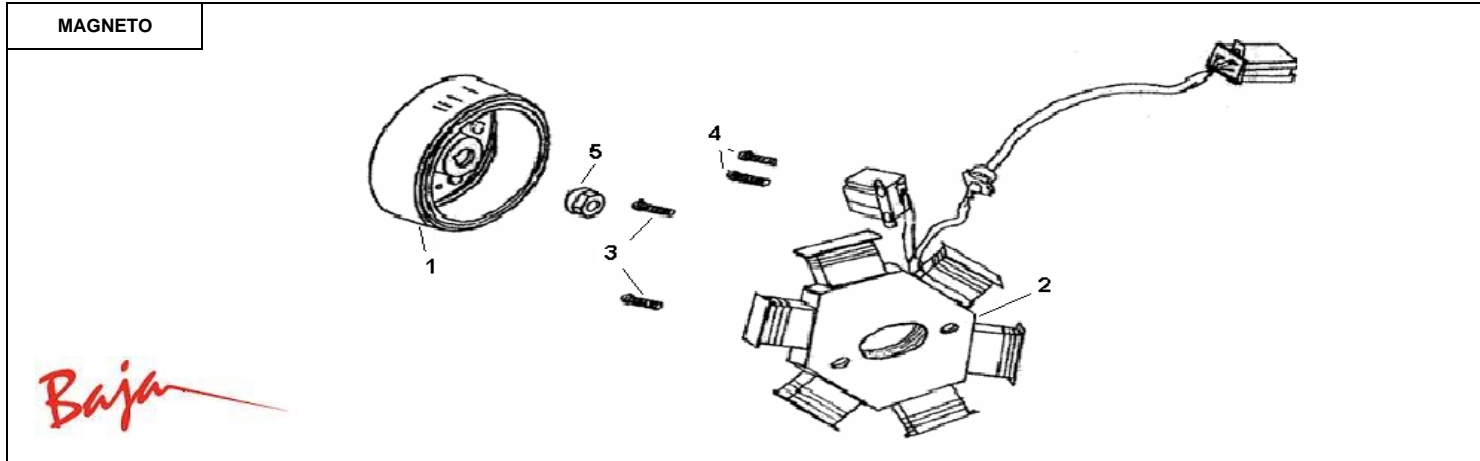

Item No.	Part No.	UPC Number	Description	Baja Description	Qty Shipped per order	Qty.
1	BA90S-476	883099035418	FLY WHEEL		1	1
2	BA90S-477	883099035425	STATOR		1	1
3	BA90S-478	883099035432	BOLT M6X18		3	2
4	BA90S-479	883099035449	BOLT M5-0.8X12, ROUND (FT)		3	2
5	BA90S-480	883099035456	NUT M10-1.25X11, FLANGE		2	1