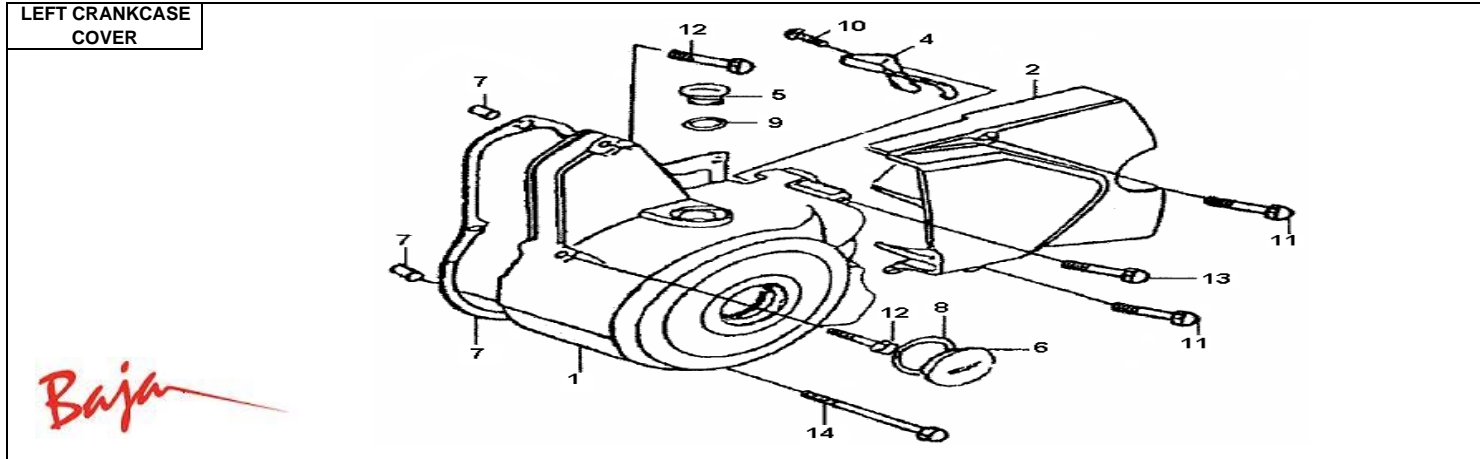

Item No.	Part No.	UPC Number	Description	Baja Description	Qty Shipped per order	Qty.
1	BA90S-462	883099035272	FRONT COVER, LEFT CRANKCASE		1	1
2	BA90S-463	883099035289	REAR COVER, LEFT CRANKCASE		1	1
3	BA90S-464	883099035296	GASKET, LEFT CRANKCASE COVER		1	1
4	BA90S-465	883099035302	CLIP MAGNETO		1	1
5	BA90S-466	883099035319	MAGNETO CAP		1	1
6	BA90S-467	883099035326	SCREW CAP		2	1
7	BA90S-468	883099035333	PIN 8X12		3	2
8	BA90S-469	883099035340	O RING 27X2.0		2	1
9	BA90S-470	883099035357	O RING 13.8X2.5		2	1
10	BA90S-471	883099035364	BOLT M6X16		2	1
11	BA90S-472	883099035371	BOLT M6X25		3	2
12	BA90S-473	883099035388	BOLT M6X32		3	2
13	BA90S-474	883099035395	BOLT M6X50		2	1
14	BA90S-475	883099035401	BOLT M6X70		2	1