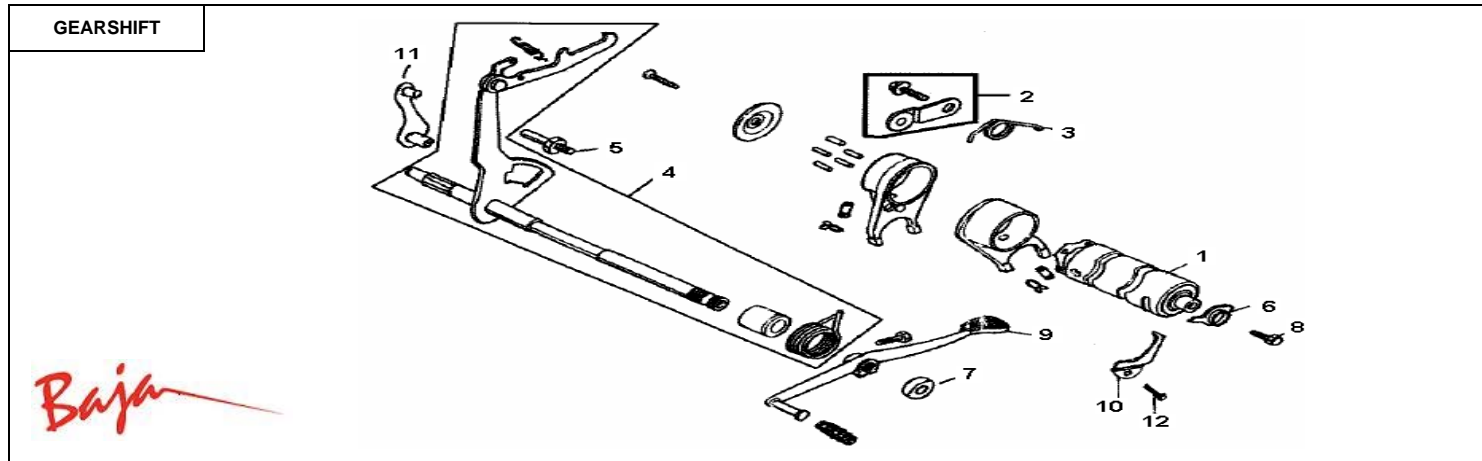

Item No.	Part No.	UPC Number	Description	Baja Description	Qty Shipped per order	Qty.
1	BA90S-524	883099035890	GEARSHIFT CAM		1	1
2	BA90S-525	883099035906	LOCATING PLATE ASSY		1	1
3	BA90S-526	883099035913	SPRING, LOCATING PLATE		1	1
4	BA90S-527	883099035920	GEARSHIFT SHAFT ASSY		1	1
5	BA90S-528	883099035937	BOLT, RETURN SPRING		1	1
6	BA90S-529	883099035944	GEARSHIFT CONTACTOR		1	1
7	BA90S-530	883099035951	OIL SEAL 11.6X24X10		1	1
8	BA90S-531	883099035968	BOLT M6X20		1	1
9	BA90S-532	883099035975	GEARSHIFT PEDAL		1	1
10	BA90S-533	883099035982	PRESSING PLATE, GEARSHIFT		1	1
11	BA90S-534	883099035999	ROD. ASSY, CLUTCH		1	1
12	BA90S-535	883099036002	BOLT M6X12		1	1