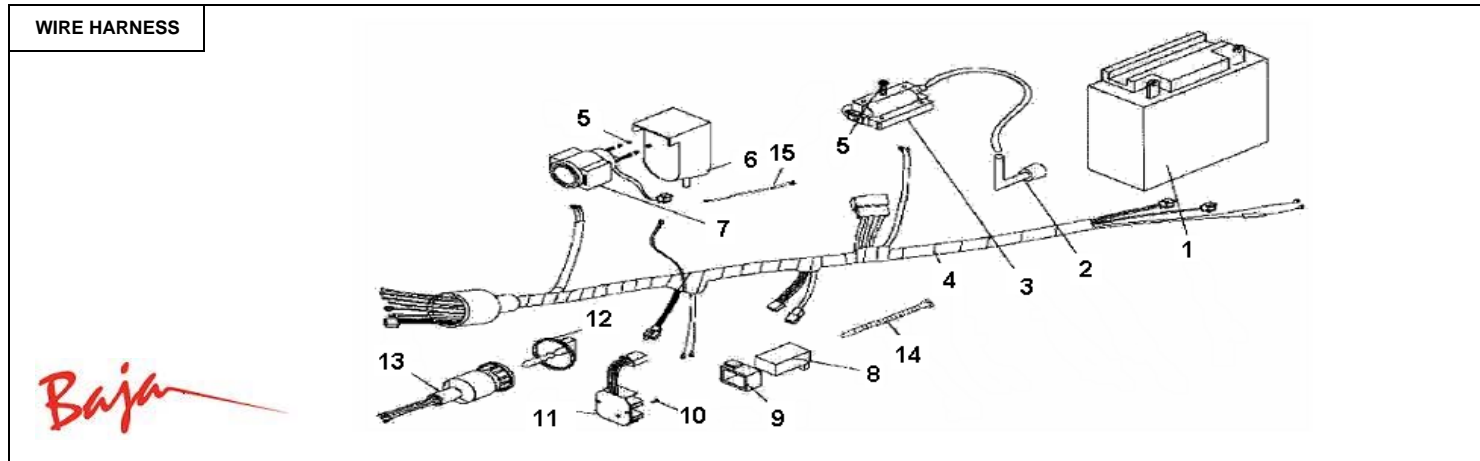

Item No.	Part No.	UPC Number	Description	Baja Description	Qty Shipped per order	Qty.
1	20-01-9001	883099139161	BATTERY (YB7L-B-FP)		1	1
1	90-01-9001	842645000904	BATTERY (YB7L-B) DRY		1	1
2			PLUG, IGNITION HARNESS	AVAILABLE WITH BA90S-324		1
3	BA90S-324	883099034022	IGNITION HARNESS		1	1
4	BA90S-325	883099034039	MAIN WIRE HARNESS		1	1
5	BA90S-326	883099034046	NUT M6-W		5	5
6	BA90S-327	883099034053	SEAT, RELAY	RELAY WITH SEAT	1	1
7			RELAY	AVAILABLE WITH PART BA90S-327		1
8	BA90S-329	842645097218	CDI		1	1
9			SEAT CDI	AVAILABLE WITH PART BA90S-329		1
10	BA90S-331	883099034060	BOLT M6X20-W		1	1
11	BA90S-332	883099034077	RECTIFIER		1	1
12	BA90S-333	842645097201	KEY	IGNITION SWITCH LOCK WITH KEY	1	1
13			LOCK, IGNITION SWITCH	AVAILABLE WITH PART BA90S-333		1
14	BA90S-335	883099034084	STRIP (LONG)		4	8
15	BA90S-336	883099034091	BRAKE HARNESSM TAIL LIGHT		1	1