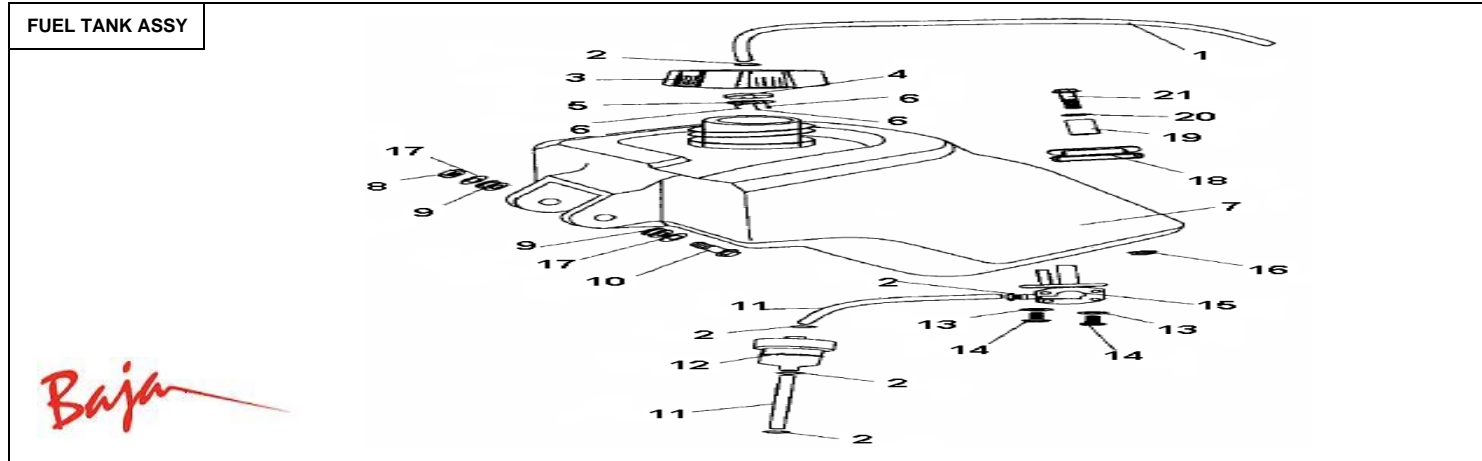

Item No.	Part No.	UPC Number	Description	Baja Description	Qty Shipped per order	Qty.
1	BA90S-252	883099033520	TUBE ASSY, FUEL TANK (L=170)		1	1
2	BA90S-253	883099033537	CLIP, OIL TUBE		3	5
3	BA90S-254	883099033544	CAP, FUEL TANK		1	1
4			GASKET, REVERSE OIL CAP	AVAILABLE WITH BA90S-254	1	1
5			REVERSE OIL CAP	AVAILABLE WITH BA90S-254	1	1
6			BOLT ST2.9X9.5-W	AVAILABLE WITH BA90S-254	3	3
7	BA90S-258	883099033582	FUEL TANK		1	1
8	BA90S-259	883099033599	NUT M8-W		1	1
9	BA90S-260	883099033605	RUBBER RING, FUEL TANK FRONT		2	2
10	BA90S-261	883099033612	BOLT M8X80-W		1	1
11	BA90S-262	883099033629	TUBE ASSY, FUEL TANK (L=100)		2	2
12	BA90S-263	842645026546	FILTER	FILTER, FUEL	1	1
13	BA90S-264	883099033636	SEAL RING		2	2
14	BA90S-265	883099033643	BOLT M6X12-W		2	2
15	BA90S-266	883099033650	SWITCH, FUEL TANK		1	1
16	BA90S-267	883099033667	NUT M6-1.0X6, FLANGE SPRING LOCK		1	1