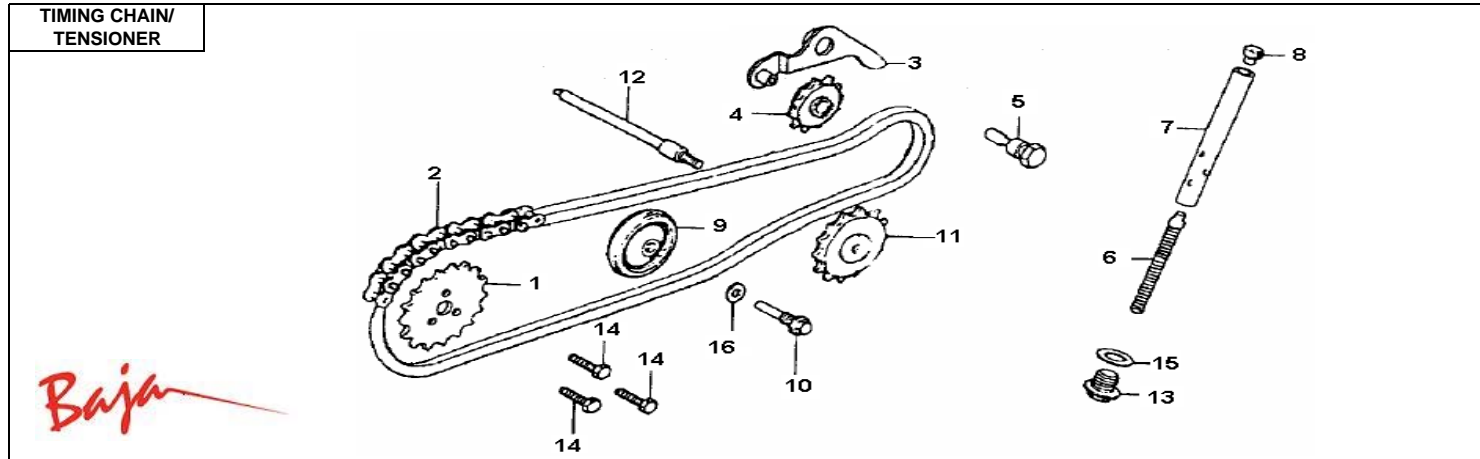

Item No.	Part No.	UPC Number	Description	Baja Description	Qty Shipped per order	Qty.
1	BA90S-403	883099034688	TIMING DRIVEN SPROCKET		1	1
2	BA90S-404	883099034695	TIMING CHAIN 84		1	1
3	BA90S-405	883099034701	TENSION LEVER, CAM CHAIN		1	1
4	BA90S-406	883099034718	TENSION ROLLER, CAM CHAIN		1	1
5	BA90S-407	883099034725	AXLE, TENSION LEVER, CAM CHAIN		1	1
6	BA90S-408	883099034732	SPRING, TENSION ROD		1	1
7	BA90S-409	883099034749	TENSION ROD ASSY		1	1
8	BA90S-410	883099034756	ROD HEAD, CHAIN TENSION		1	1
9	BA90S-411	883099034763	GUIDE ROLLER ASSY. CAM CHAIN		1	1
10	BA90S-412	883099034770	PIN, CAM CHAIN GUIDE ROLLER		1	1
11	BA90S-413	883099034787	DRIVE SPROCKET, OIL PUMP		1	1
12	BA90S-414	883099034794	SPROCKET SHAFT, OIL PUMP		1	1
13	BA90S-415	883099034800	BOLT M14-1.5X12, FLANGE (FT/S)		1	1
14	BA90S-416	883099034817	BOLT M5-0.8X12, HEX (FT)		3	3
15	BA90S-417	883099034824	WASHER M14X20X2, PLATE		1	1
16	BA90S-418	883099034831	WASHER M8X14X2, PLATE		1	1