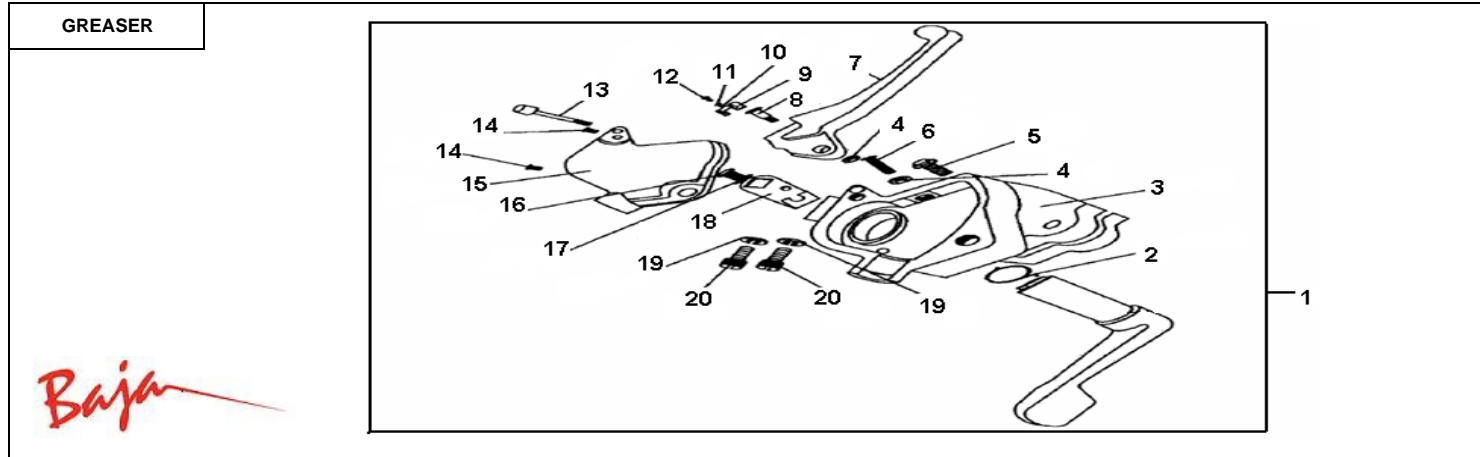

Item No.	Part No.	UPC Number	Description	Baja Description	Qty Shipped per order	Qty.
1	BA90S-302	842645097195	GREASER	THROTTLE LEVER ASSEMBLY, RIGHT SIDE	1	1
2			SPRING GREASER			1
3			SEAT ASSY. RIGHT HANDLEBAR			1
4			NUT M5-G			2
5			BOLT M6X18-G			1
6			BOLT M5X18-G			1
7			RIGHT GRIP			1
8			BOLT 6X7+M5X12			1
9			BRAKE CABLE PLATE			1
10			BUSH 6X10X6			1
11			LIGHT SPRING GASKET 6-G			1
12			BOLT M6X20-G			1
13			CONTROL ROD R. HANDLEBAR			1
14			BOLT M4X12-G			2
15			COVER SEAT, RIGHT HANDLEBAR			1
16			BOLT M8X12-W			1