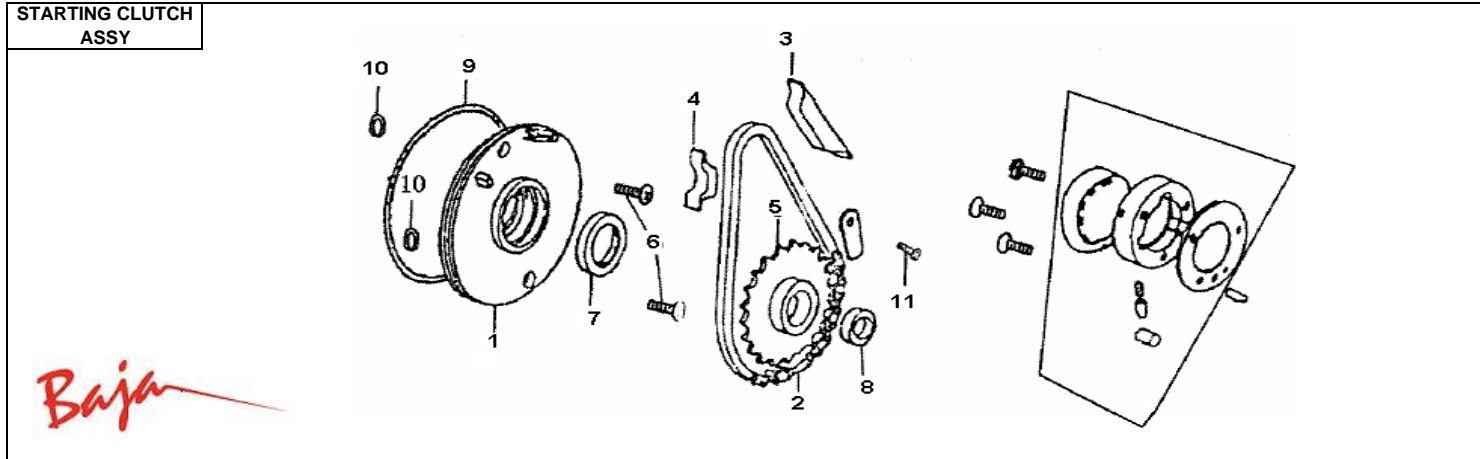

Item No.	Part No.	UPC Number	Description	Baja Description	Qty Shipped per order	Qty.
1	BA90S-481	883099035463	PLATE, OIL SEPARATE		1	1
2	BA90S-482	883099035470	STARTING CHAIN (64)		1	1
3	BA90S-483	883099035487	GUIDE PLATE, CHAIN		1	1
4	BA90S-484	883099035494	PROTECTOR, CHAIN		1	1
5	BA90S-485	883099035500	DRIVEN SPROCKET		1	1
6	BA90S-486	883099035517	BOLT M6X16		3	2
7	BA90S-487	883099035524	OIL SEAL 30X42X4.5		2	1
8	BA90S-488	883099035531	OIL SEAL 19X30X5		2	1
9	BA90S-489	883099035548	O SEALING RING 106X2		2	1
10	BA90S-490	883099035555	O SEALING RING 6.5X1.8		3	2
11	BA90S-491	883099035562	BOLT M6X10		2	1