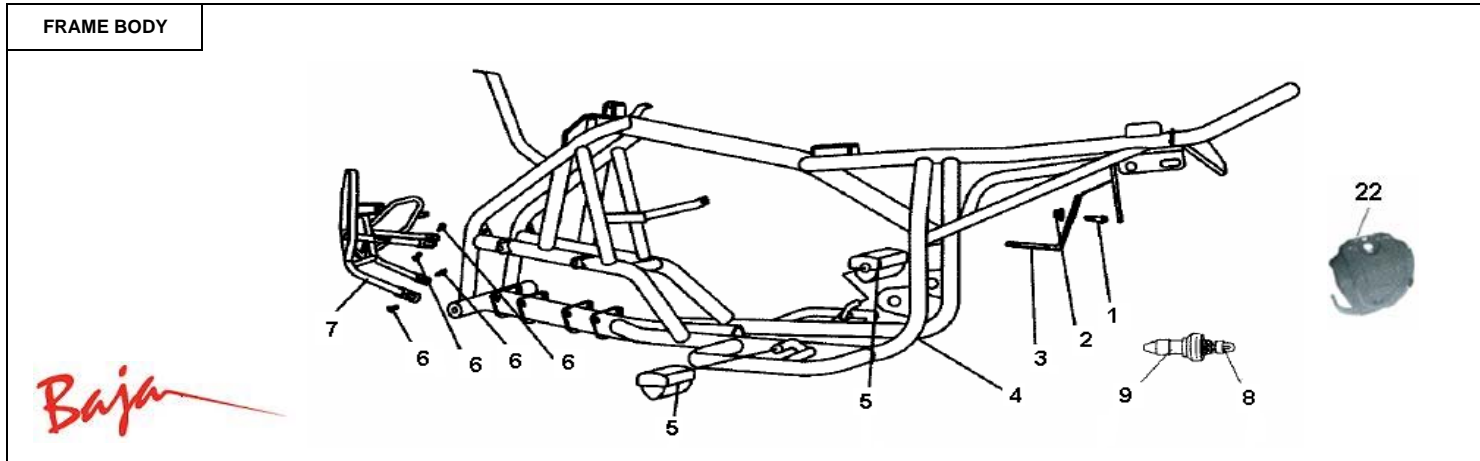

BA90

Item No.	Part No.	UPC Number	Description	Baja Description	Qty Shipped per order	Qty.
1	BA90S-100	883099032103	BOLT M6-1.0X20, FLANGE (FT)		1	1
2	BA90S-101	883099032110	NUT M6-W		1	1
3	BA90S-102	883099032127	FIXING PLATE, BATTERY		4	4
4	BA90S-103	883099032134	FRAME BODY		1	1
5	BA90S-104	883099032141	FOOTREST RUBBER		1	2
6	BA90S-105	883099032158	BOLT M10-1.25X20, FLANGE (FT)		4	4
7	BA90S-106	883099032165	FRONT PROTECT PART		1	1
8	BA90S-107	883099032172	HANDLE STOP SWITCH		1	1
9	BA90S-108	842645034299	KEY, STOP SWITCH		1	1

Item No.	Part No.	UPC Number	Description	Baja Description	Qty Shipped per order	Qty.
1	BA90S-109	883099032189	BOLT M10X40-W		5	4
2	BA90S-110	883099032196	NUT M10-1.25X10, FLANGE SELF LOCK		5	4
3	BA90S-111	883099032202	FRONT SHOCK ABSORBER		1	2