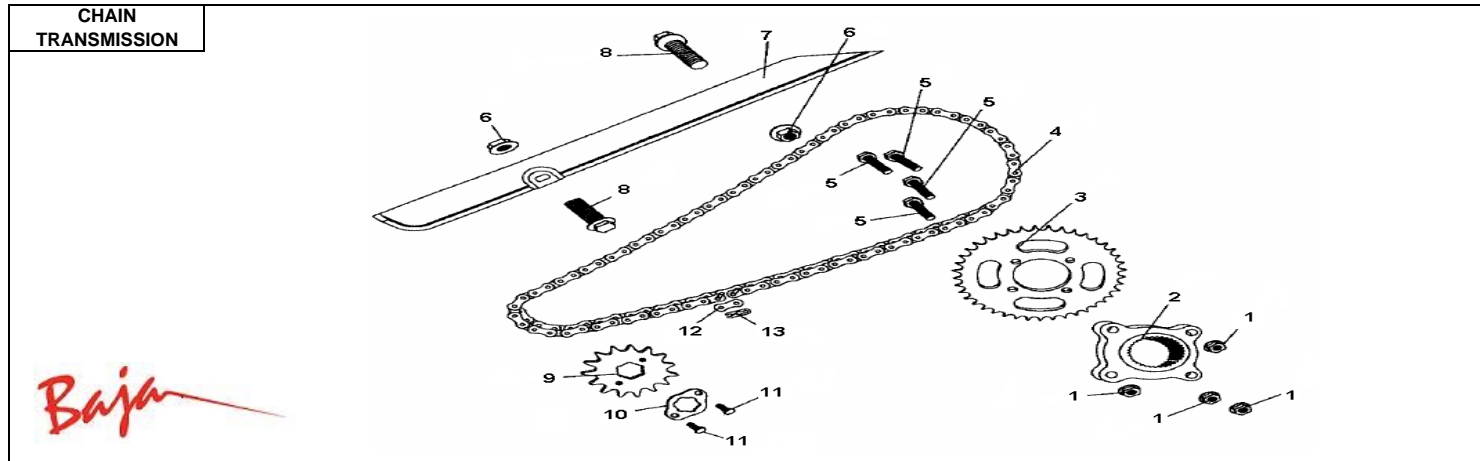

Item No.	Part No.	UPC Number	Description	Baja Description	Qty Shipped per order	Qty.
1	BA90S-142	883099032448	NUT M8-1.25X9, FLANGE SELF LOCK		4	4
2	BA90S-143	883099032455	PLATE, REAR SPROCKET		1	1
3	BA90S-144	883099032462	REAR SPROCKET		1	1
4	BA90S-145	842645034336	CHAIN (428-82)	CHAIN, 428 / 42 LINKS	1	1
5	BA90S-146	883099032479	BOLT M8X30-W		4	4
6	BA90S-147	883099032486	NUT M6-W		2	2
7	BA90S-148	883099032493	CHAIN CASE		1	1
8	BA90S-149	883099032509	BOLT M6X20-W		2	2
9	BA90S-150	883099032516	DRIVE SPROCKET		1	1
10	BA90S-151	883099032523	FIXING PLATE		1	1
11	BA90S-152	883099032530	BOLT M6X10-W		2	2
12	BA90S-153	883099032547	FIXING PLATE, CHAIN LOCK		1	1
13	BA90S-154	883099032554	CHAIN LOCK		1	1