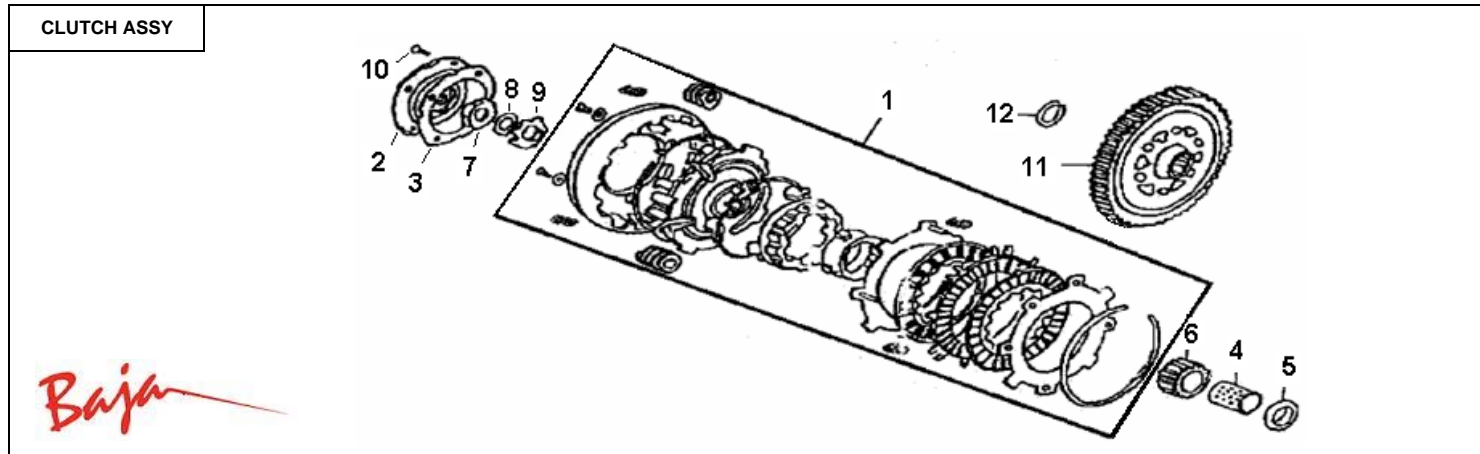

Item No.	Part No.	UPC Number	Description	Baja Description	Qty Shipped per order	Qty.
1	BA90S-444	883099035098	CLUTCH ASSY		1	1
2	BA90S-445	883099035104	CLUTCH END COVER		1	1
3	BA90S-446	883099035111	GASKET, CLUTCH END COVER		1	1
4	BA90S-447	883099035128	BUSH		1	1
5	BA90S-448	883099035135	BUSH		1	1
6	BA90S-449	883099035142	PRIMARY DRIVE GEAR		1	1
7	BA90S-450	883099035159	ROUND NUT		2	1
8	BA90S-451	883099035166	WASHER M14X24X2, PLATE		1	1
9	BA90S-452	883099035173	THRUST WASHER		4	4
10	BA90S-453	883099035180	BOLT M5-0.8X12, FLAT (FT)		4	4
11	BA90S-454	883099035197	PRIMARY DRIVEN GEAR ASSY		1	1
12	BA90S-455	883099035203	CIRCLIP 10		1	1