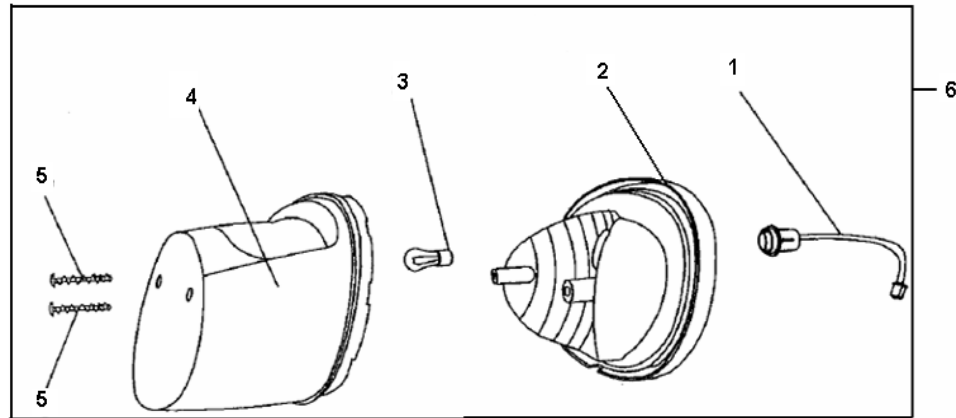

TAIL LIGHT/ REAR TURNING LIGHT

Item No.	Part No.	UPC Number	Description	Baja Description	Qty Shipped per order	Qty.
1			HARNESS, TAIL LIGHT			1
2			LENS, TAIL LIGHT			1
3	BA90S-345	842645066795	TAIL LIGHT BULB		1	1
4			TAIL LIGHT COVER			1
5			BOLT ST 2.9X16-W			2
6	BA90S-346	883099034121	REAR TAILLIGHT ASSEMBLY		1	1