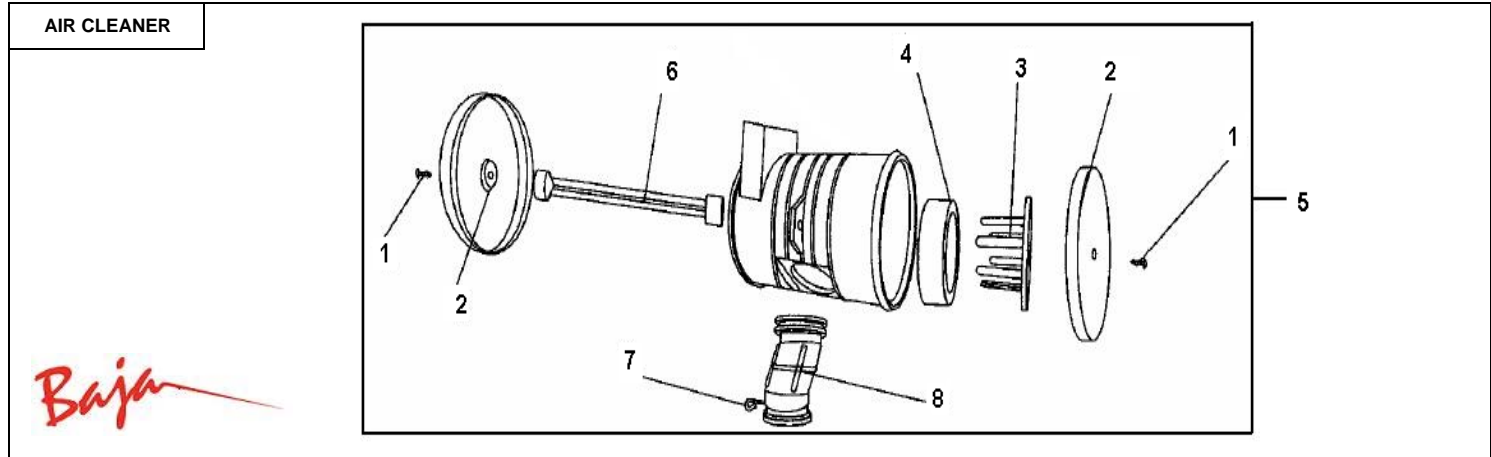

Item No.	Part No.	UPC Number	Description	Baja Description	Qty Shipped per order	Qty.
1			BOLT ST 4.2X13-G			2
2			CAP, AIR CLEANER			2
3			FIXING PLATE			1
4	BA90S-340	883099034107	FOAM CLEANER		1	1
5	BA90S-341	883099034114	COVER, AIR CLEANER		1	1
6			CONNECTING ROD			1
7			CLIP TUBE			1
8			AIR TUBE			1