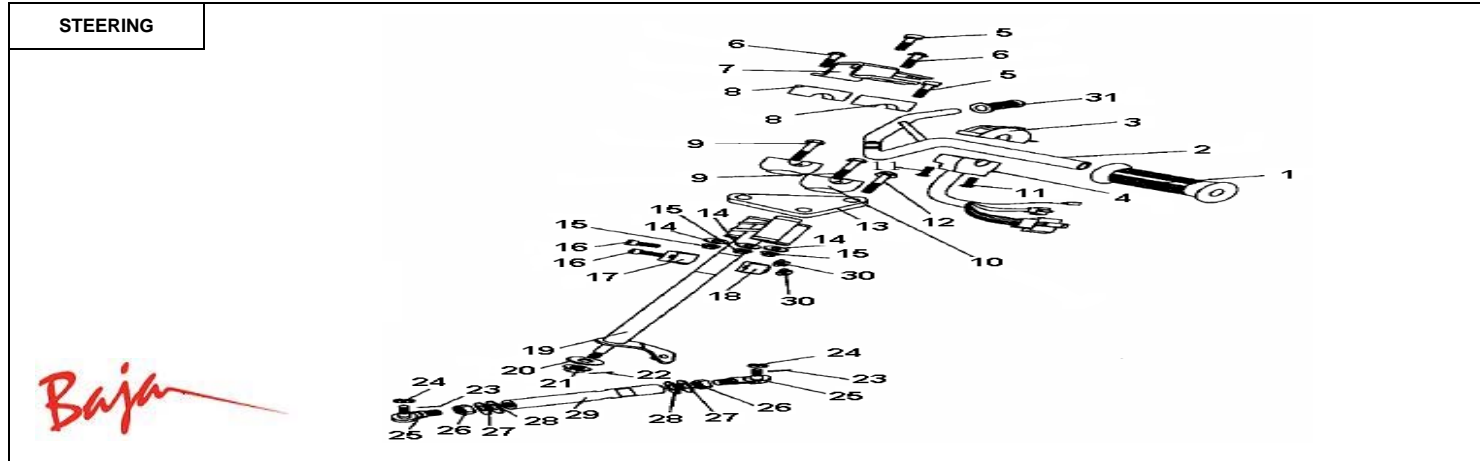

Item No.	Part No.	UPC Number	Description	Baja Description	Qty Shipped per order	Qty.
1	BA90S-169	883099032707	GRIP, LEFT HANDLEBAR		1	1
2	BA90S-170	883099032714	STEERING HANDLEBAR		1	1
3	BA90S-171	883099032721	UPPER SEAT, LEFT HANDLEBAR ASSEMBLY	MAIN SWITCH ASSY	1	1
4			LOWER SEAT LEFT HANDLEBAR		1	1
5	BA90S-173	883099032745	BOLT M8-1.25X25, ALLEN (FT)		2	2
6	BA90S-174	883099032752	BOLT M8-1.25X40, HEX (FT)		2	2
7	BA90S-175	883099032769	FIXING PLATE, HANDLEBAR		1	1
8	BA90S-176	883099032776	UPPER PLATE, HANDLEBAR		2	2
9	BA90S-177	883099032783	BOLT M10-1.25X100, HEX (PT)		2	2
10	BA90S-178	883099032790	LOWER PLATE, HANDLEBAR		2	2
11	BA90S-190	883099032912	BOLT M10X1.25-C		4	4
12	BA90S-180	883099032813	INNER BUSH, STEERING		3	3
13	BA90S-179	883099032806	UPPER CONNECTING PLATE		1	1
14	BA90S-182	883099032837	WASHER M10X27X2, PLATE		3	3
15	BA90S-183	883099032844	NUT M10-1.25X11, FLANGE SELF LOCK		3	3
16	BA90S-184	883099032851	BOLT M8-1.25X55, ALLEN (FT)		2	2