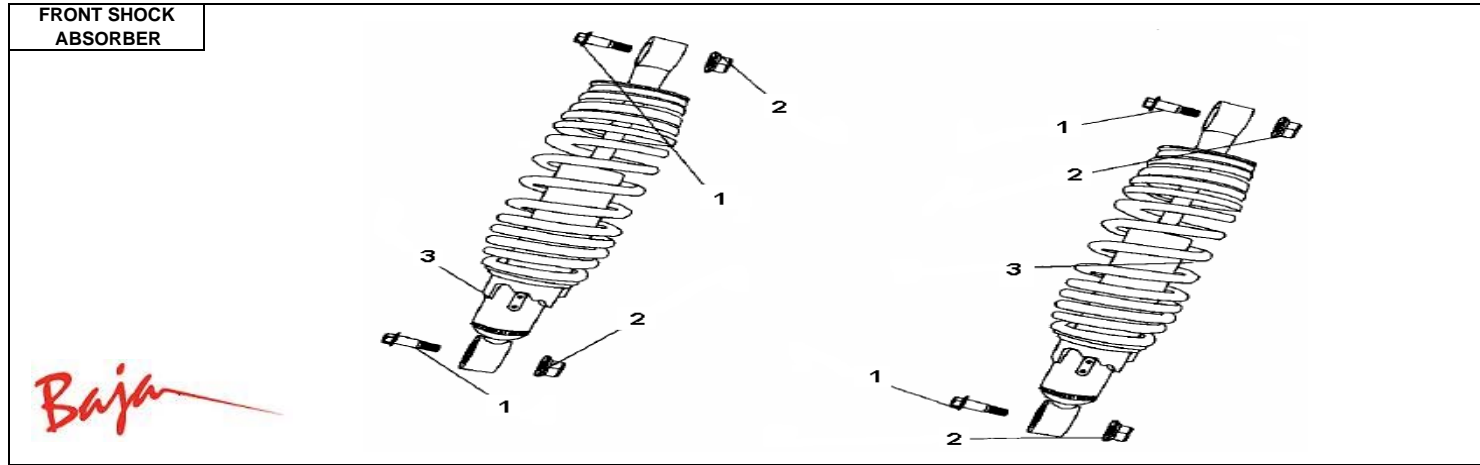

BA90

Item No.	Part No.	UPC Number	Description	Baja Description	Qty Shipped per order	Qty.
1	BA90S-100	883099032103	BOLT M6-1.0X20, FLANGE (FT)		1	1
2	BA90S-101	883099032110	NUT M6-W		1	1
3	BA90S-102	883099032127	FIXING PLATE, BATTERY		4	4
4	BA90S-103	883099032134	FRAME BODY		1	1
5	BA90S-104	883099032141	FOOTREST RUBBER		1	2
6	BA90S-105	883099032158	BOLT M10-1.25X20, FLANGE (FT)		4	4
7	BA90S-106	883099032165	FRONT PROTECT PART		1	1
8	BA90S-107	883099032172	HANDLE STOP SWITCH		1	1
9	BA90S-108	842645034299	KEY, STOP SWITCH		1	1