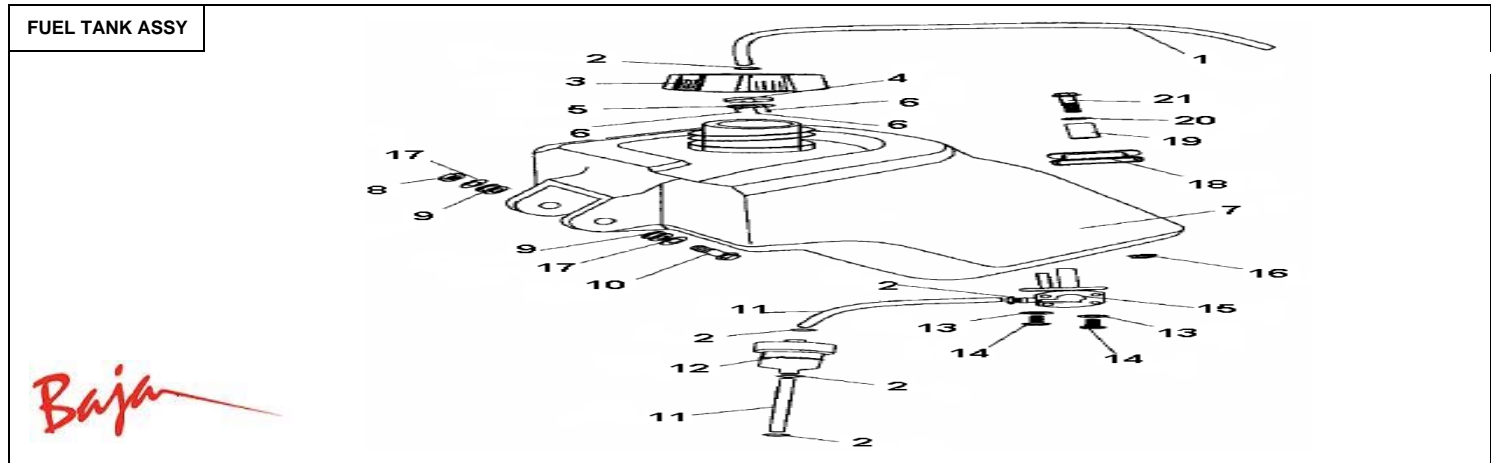

Item No.	Part No.	UPC Number	Description	Baja Description	Qty Shipped per order	Qty.
17	BA90S-268	883099033674	WASHER 8-W		2	2
18	BA90S-269	883099033681	RUBBER RING, FUEL TANK REAR		1	1
19	BA90S-270	883099033698	BUSH, FUEL TANK REAR		1	1
20	BA90S-271	883099033704	BIG WASHER 6-W		1	1
21	BA90S-272	883099033711	BOLT M6X30-W		1	1