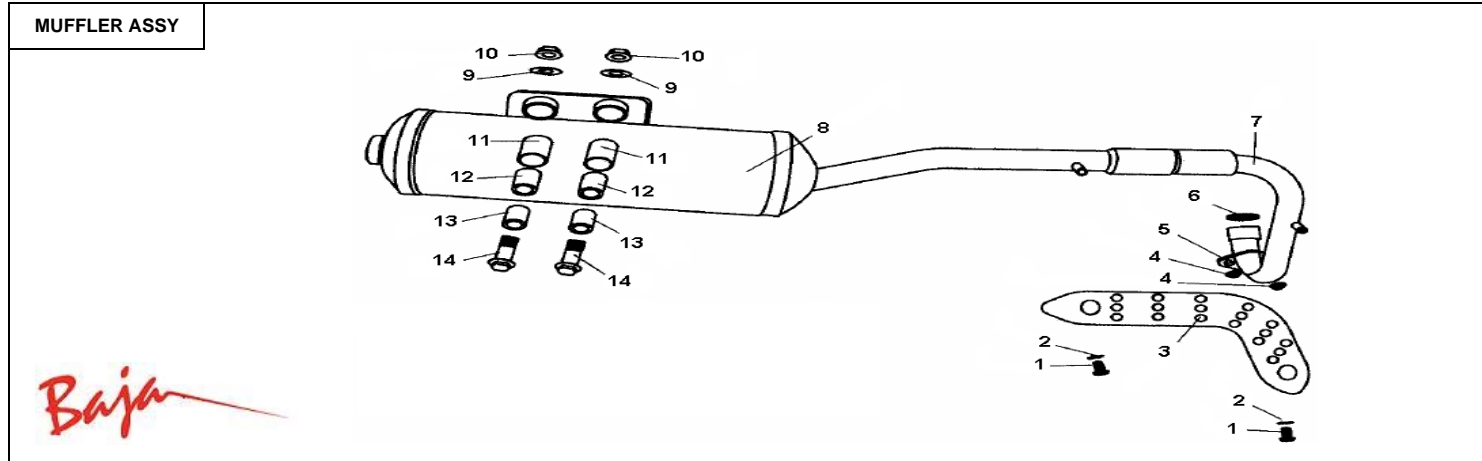

Item No.	Part No.	UPC Number	Description	Baja Description	Qty Shipped per order	Qty.
1	BA90S-155	883099032561	BOLT M6-1.0X15, ROUND (FT)		2	2
2	BA90S-156	883099032578	WASHER M6X10X2, SPRING		2	2
3	BA90S-157	883099032585	PROTECT COVER, MUFFLER		1	1
4	BA90S-158	883099032592	NUT M6-1.0X6, FLANGE SPRING LOCK		2	2
5	BA90S-159	883099032608	FLANGE, MUFFLER		1	1
6	BA90S-160	883099032615	SEALED RING, MUFFLER		1	1
7	BA90S-161	883099032622	EXHAUST PIPE		1	1
8	BA90S-162	883099032639	MUFFLER		1	1
9	BA90S-163	883099032646	WASHER 8		2	2
10	BA90S-164	883099032653	NUT M8-W		2	2
11	BA90S-165	883099032660	OUTER BUSH, DAMPING		2	2
12	BA90S-166	883099032677	BUSH DAMPER		2	2
13	BA90S-167	883099032684	INNER BUSH, DAMPING		2	2
14	BA90S-168	883099032691	BOLT M8X35-W		2	2