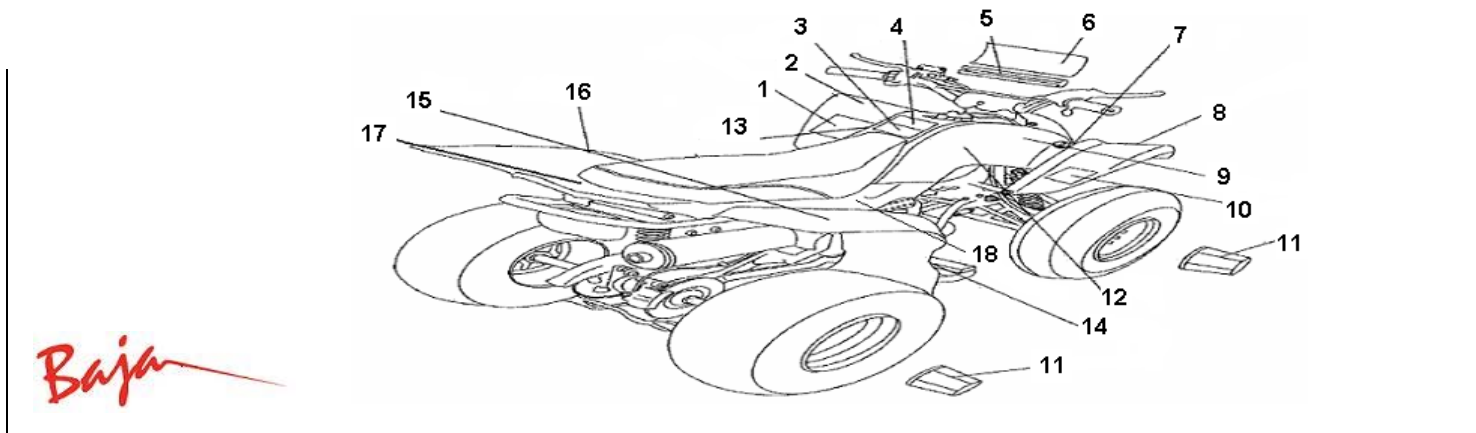

Item No.	Part No.	UPC Number	Description	Baja Description	Qty Shipped per order	Qty.
17	BA90S-363	883099034299	REAR FENDER CENTER	BEHIND SEAT ON REAR FENDER	1	1
18	BA90S-560	883099095740	SIDE PANNEL FOUR SPEED STICKER LEFT		1	1
	BA90S-561	883099095757	SIDE PANNEL FOUR SPEED STICKER RIGHT		1	1