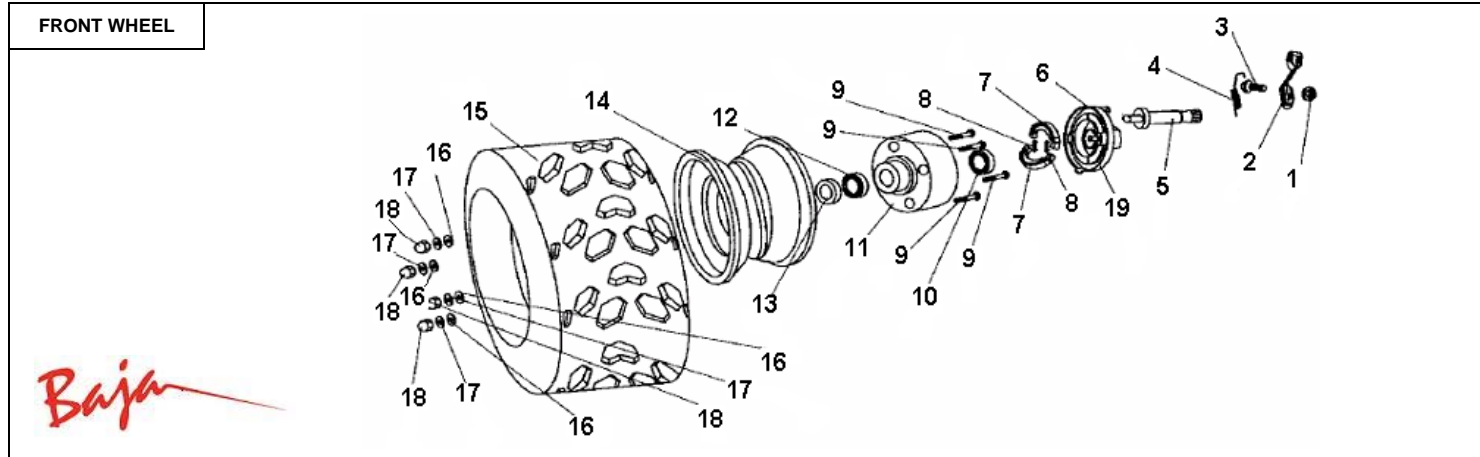

Item No.	Part No.	UPC Number	Description	Baja Description	Qty Shipped per order	Qty.
1	BA90S-227	883099033278	NUT M6-1.0X6, FLANGE SPRING LOCK		2	2
2	BA90S-228	883099033285	CAMSHAFT ARM, FRONT WHEEL		1	2
3	BA90S-229	883099033292	BOLT M6-1.0X30, HEX (FT)		2	2
4	BA90S-230	883099033308	SPRING, CAMSHAFT ARM		2	2
5	BA90S-231	883099033315	CAMSHAFT, FRONT WHEEL		1	2
6	BA90S-232	883099033322	HUB COVER, FRONT LEFT WHEEL		1	2
7	BA90S-233	883099033339	BRAKE SHOE		2	4
8	BA90S-234	883099033346	SPRING, BRAKE SHOE		2	4
9	BA90S-235	883099033353	BOLT M10-1.25X20, HEX (FT)		4	8
10	BA90S-236	883099033360	BEARING 2004, FRONT WHEEL		1	1
11	BA90S-237	883099033377	BRAKE HUB ASSY		1	2
12	BA90S-238	883099033384	BEARING 6202, FRONT WHEEL		1	2
13	BA90S-239	883099033391	OIL SEAL 513 (19X35X10), FRONT WHEEL		2	2
14	BA90S-240	883099033407	FRONT RIM		1	2
15	BA90S-241	883099033414	FRONT TIRE 19X7-8		1	2
16	BA90S-242	883099033421	WASHER M10X20X2, PLATE		4	8