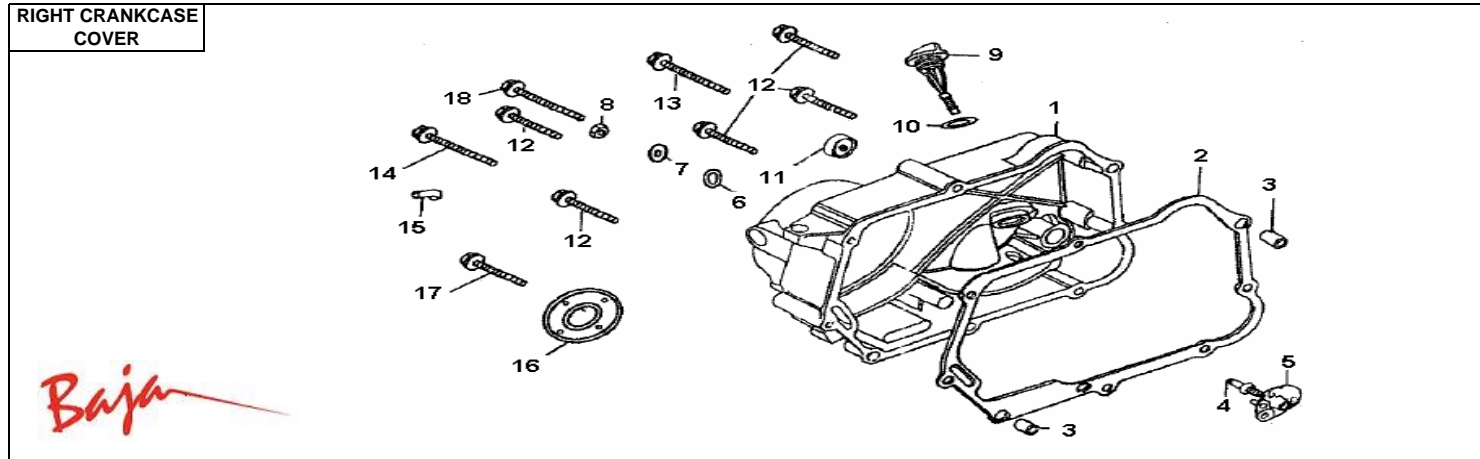

Item No.	Part No.	UPC Number	Description	Baja Description	Qty Shipped per order	Qty.
1	BA90S-426	883099034916	RIGHT CRANKCASE COVER		1	1
2	BA90S-427	883099034923	GASKET R. CRANKCASE COVER		1	1
3	BA90S-428	883099034930	PIN 8X12		2	2
4	BA90S-429	883099034947	ADJUST BOLT, CLUTCH		2	1
5	BA90S-430	883099034954	CLUTCH CAM ASSY		1	1
6	BA90S-431	883099034961	O RING 7.5X1.8		2	1
7	BA90S-432	883099034978	WASHER 8		2	1
8	BA90S-433	883099034985	NUT M8-1.25X6, HEX		3	1
9	BA90S-434	883099034992	OIL DIPSTICK		1	1
10	BA90S-435	883099035005	O SEALING RING		2	1
11	BA90S-436	883099035012	OIL SEAL, STARTING AXLE		2	1
12	BA90S-437	883099035029	BOLT M6-1.0X40, FLANGE (PT)		5	5
13	BA90S-438	883099035036	BOLT M6-1.0X65, FLANGE (PT)		2	1
14	BA90S-439	883099035043	BOLT M6-1.0X80, FLANGE (PT)		2	1
15	BA90S-440	883099035050	CLAMP, HIGH VOLTAGE WIRE		1	1
16	BA90S-441	883099035067	SMALL ROUND COVER, RIGHT CRANKCASE COVER		1	1
17	BA90S-442	883099035074	BOLT M6-1.0X20, FLANGE (FT)		3	2
18	BA90S-443	883099035081	BOLT M6-1.0X90, FLANGE (PT)		2	1