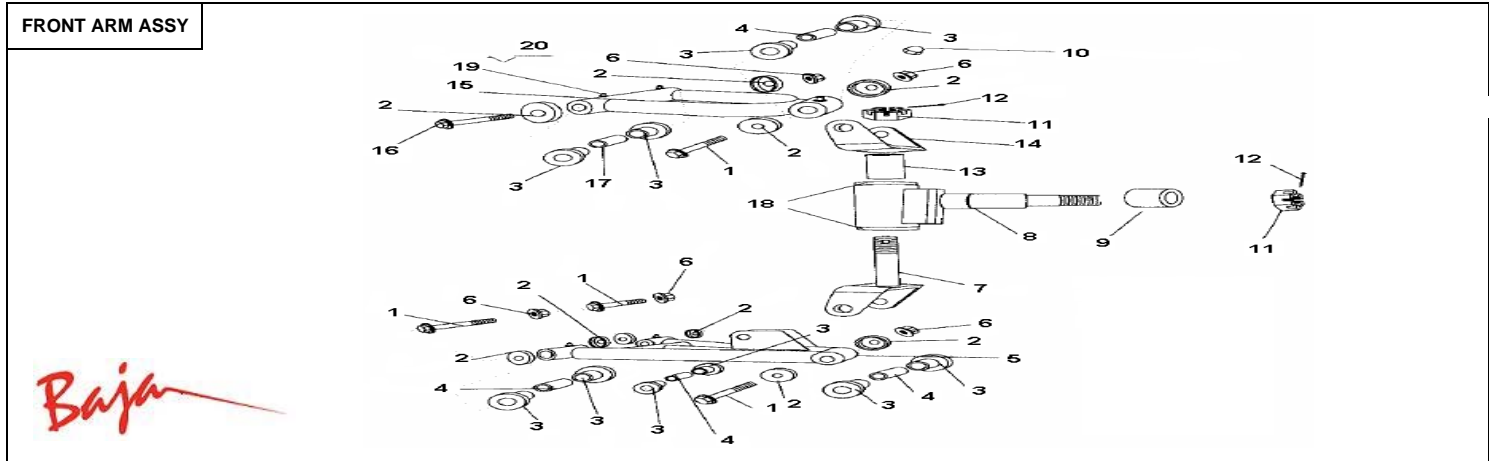

Item No.	Part No.	UPC Number	Description	Baja Description	Qty Shipped per order	Qty.
17	BA90S-134	883099032400	INNER BUSH, FRONT ARM (SHORT)		4	8
18	BA90S-135	883099032417	ALLOY BUSH, STEERING KNUCKLE AXLE		4	4
19	BA90S-136	883099032424	ZERK FITTING		5	12
20	BA90S-137	883099032431	CAP, ZERK FITTING		5	12
	BA90S-352	883099034183	SPINDLE STOP BRACKET WITH HARDWARE		2	2