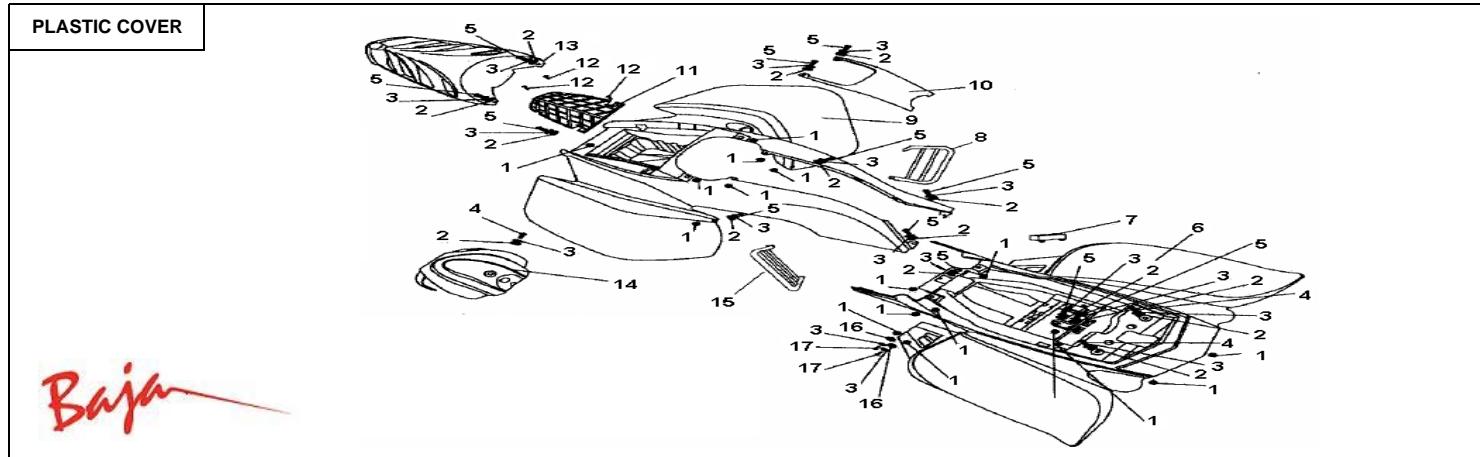

Item No.	Part No.	UPC Number	Description	Baja Description	Qty Shipped per order	Qty.
1	BA90S-200	883099033056	NUT M6-1.0X6, FLANGE SPRING LOCK		5	21
2	BA90S-201	883099033063	GASKET 6		5	21
3	BA90S-202	883099033070	WASHER M6X18X2, PLATE		5	25
4	BA90S-203	883099033087	BOLT M6-1.0X25, ROUND (FT)		3	3
5	BA90S-204	883099033094	BOLT M6-1.0X20, ROUND (FT)		5	14
6	WD90-101	842645000751	FENDER, REAR	FENDER, REAR BLUE	1	1
7	BA90S-206	883099033100	GASKET A DAMPER, SEAT		1	1
8	BA90S-207	883099033117	FRONT RIGHT FENDER	FENDER, FRONT RIGHT	1	1
9	WD90-104	842645000782	FENDER, FRONT	FENDER, FRONT BLUE	1	1
10	WD90-109	842645000799	APRON, FUEL TANK	APRON, FUEL TANK BLUE	1	1
11	WD90-107	842645009174	COVER, ELECTRICAL CABLE	COVER, ELECTRICAL CABLE BLUE	1	1
12	BA90S-211	883099033131	SCREW M5X18, ROUND		3	3
13	WD90-106	842645057649	FENDER, HEAD	FENDER, HEAD BLUE	1	1
14	WD90-105	842645009112	APRON, HANDLEBAR	APRON, HANDLEBAR BLUE	1	1
15	BA90S-214	883099033148	FRONT LEFT FENDER	FENDER, FRONT LEFT	1	1
16	BA90S-215	883099033155	GASKET DAMPER, HANDLEBAR		4	4
17	BA90S-216	883099033162	BOLT M6-1.0X50, ROUND (FT)		4	4