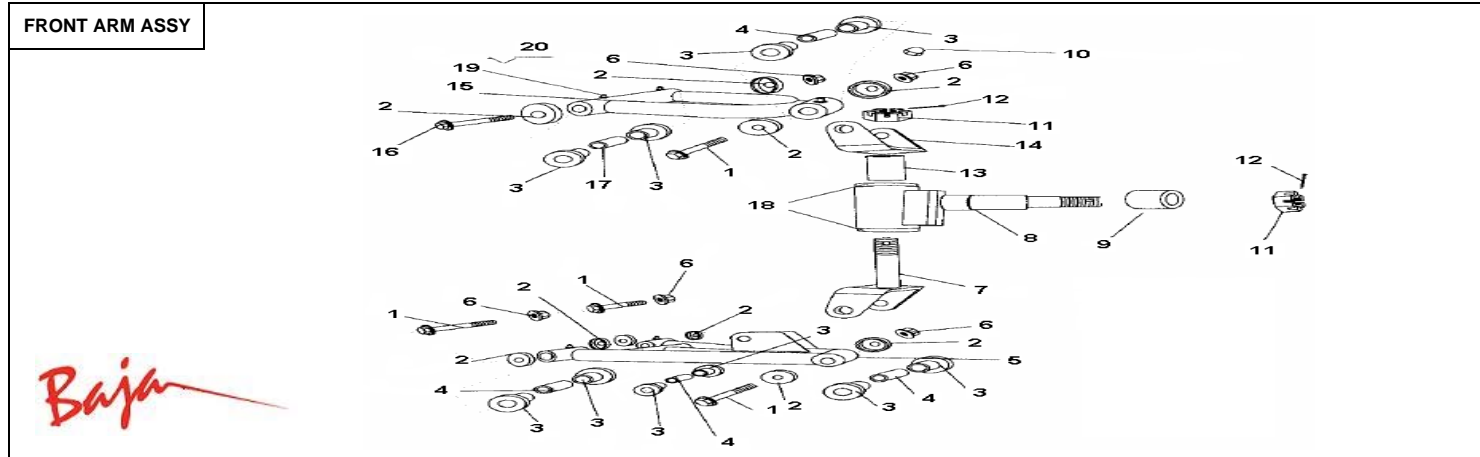

BA90

Item No.	Part No.	UPC Number	Description	Baja Description	Qty Shipped per order	Qty.
1	BA90S-100	883099032103	BOLT M6-1.0X20, FLANGE (FT)		1	1
2	BA90S-101	883099032110	NUT M6-W		1	1
3	BA90S-102	883099032127	FIXING PLATE, BATTERY		4	4
4	BA90S-103	883099032134	FRAME BODY		1	1
5	BA90S-104	883099032141	FOOTREST RUBBER		1	2
6	BA90S-105	883099032158	BOLT M10-1.25X20, FLANGE (FT)		4	4
7	BA90S-106	883099032165	FRONT PROTECT PART		1	1
8	BA90S-107	883099032172	HANDLE STOP SWITCH		1	1
9	BA90S-108	842645034299	KEY, STOP SWITCH		1	1

Item No.	Part No.	UPC Number	Description	Baja Description	Qty Shipped per order	Qty.
1	BA90S-109	883099032189	BOLT M10X40-W		5	4
2	BA90S-110	883099032196	NUT M10-1.25X10, FLANGE SELF LOCK		5	4
3	BA90S-111	883099032202	FRONT SHOCK ABSORBER		1	2

BRAKE CABLE/THROTTLE CONTROL

Item No.	Part No.	UPC Number	Description	Baja Description	Qty Shipped per order	Qty.
1	BA90S-112	883099032219	ADJUSTING NUT M6		2	2
2	BA90S-113	883099032226	PIN		2	2
3	BA90S-114	883099032233	SPRING		2	2
4	BA90S-115	842645034305	FRONT BRAKE CABLE (LONG)		1	1
5	BA90S-116	842645034312	FRONT BRAKE CABLE (SHORT)		1	1
6	BA90S-117	842645034329	THROTTLE CONTROLLER CABLE		1	1