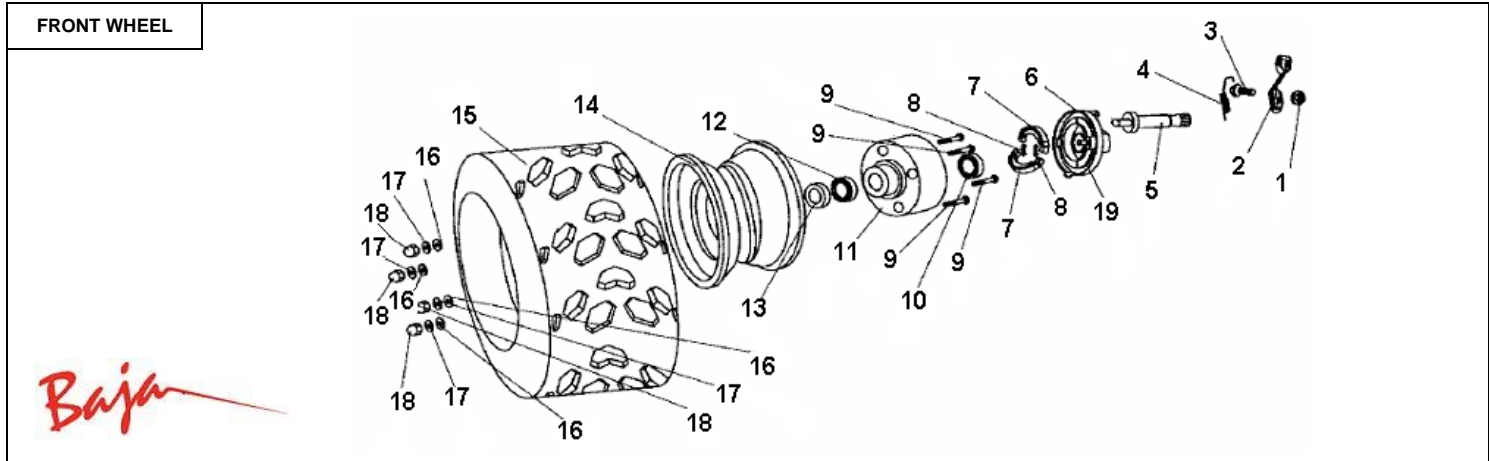

Item No.	Part No.	UPC Number	Description	Baja Description	Qty Shipped per order	Qty.
17	BA90S-243	883099033438	WASHER M10X16X3, SPRING		4	8
18	BA90S-244	883099033445	NUT M10X1.25-CR		4	8
19	BA90S-219	883099033193	HUB COVER, FRONT RIGHT WHEEL		1	2